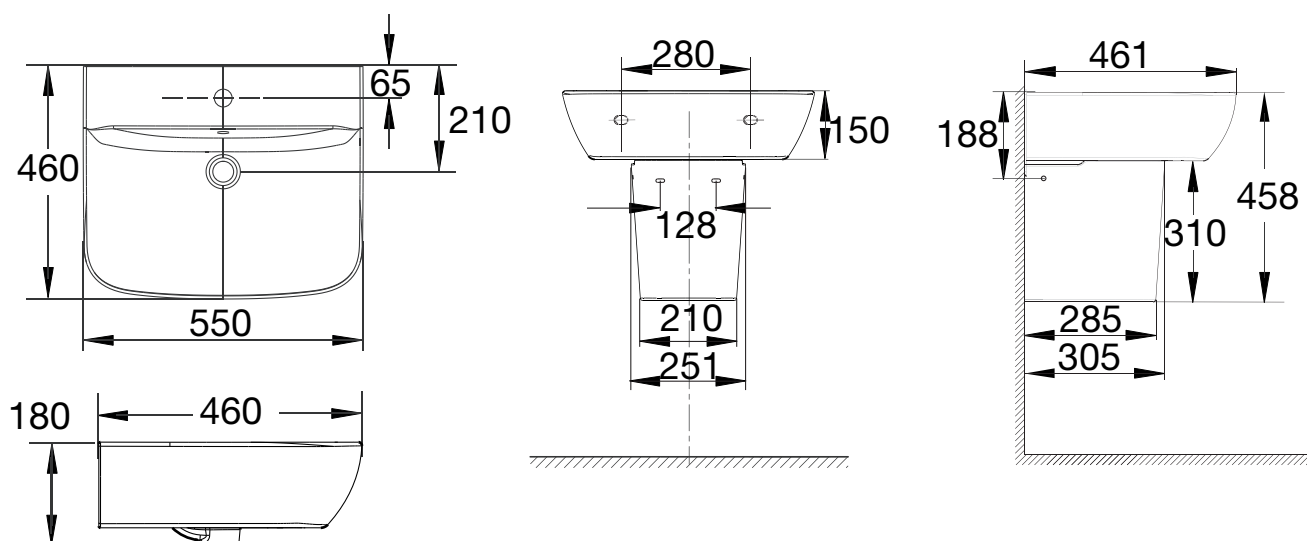

## CYGNET WALL BASIN 550MM

Dimensions are nominal measurements only.

### SPECIFICATION

<b>Recommended Use</b>	Domestic, hotel or commercial
<b>Material</b>	Vitreous China
<b>Weight</b>	Basin: 16kg Semi Pedestal: 8kg Optional extra
<b>Fixing</b>	Bolted to wall using fixing bolts (supplied)
<b>Integrated Overflow</b>	Yes
<b>Tap Hole Availability</b>	0 or 1 tapholes
<b>Plug &amp; Waste</b>	Suits 32 x 40mm overflow waste (not supplied)
<b>Capacity</b>	4.7 litres
<b>Colour Availability</b>	White
<b>Template</b>	Supplied
<b>Options</b>	Semi Pedestal available

# AMERICAN STANDARD CYGNET WALL BASIN 550MM