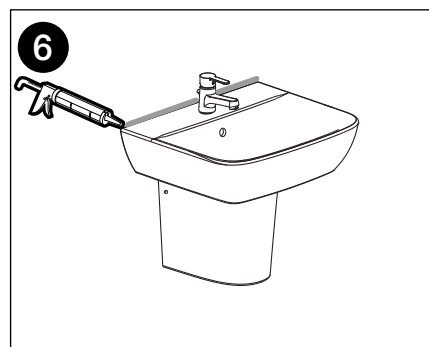

Plumbers, please ensure a copy of the installation instructions is left with the end user for future reference