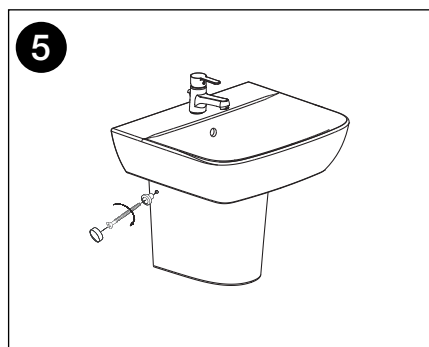

Plumbers, please ensure a copy of the installation instructions is left with the end user for future reference