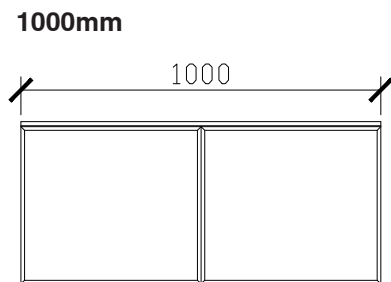

CUSTOM SIZES

	A1PH-VUWH-501-600	A1PH-VUWH-601-800	A1PH-VUWH-801-1100	A1PH-VUWH-1101-1300	A1PH-VUWH-1301-1600	A1PH-VUWH-1601-1800	A1PH-VUWH-1801-2000
Width (mm)	501-600	601-800	801-1100	1101-1300	1301-1600	1601-1800	1801-2000
Depth (mm)	400-500	400-500	400-500	400-500	400-500	400-500	400-500
Height (mm)	450	450	450	450	450	450	450
Number of Doors	1	2	2	2	2	3	3
Basin Options	1	1	1	1	1-2	1-2	1-2

Adorn above counter/ semi inset wall hung vanity with door/s & petite handle

STANDARD SIZES

INTERNAL VIEW for all sizes

SIDE VIEW for all sizes

Adorn above counter/ semi inset wall hung vanity with door/s & petite handle

STANDARD SIZES

1500mm

1800mm

Adorn above counter/ semi inset wall hung vanity with door/s & petite handle

CUSTOM SIZES

501-600mm

601-800mm

INTERNAL VIEW for all sizes

SIDE VIEW for all sizes

801-1100mm

1101-1300mm

Adorn above counter/ semi inset wall hung vanity with door/s & petite handle

CUSTOM SIZES

1301-1600mm

1601-1800mm

1801-2000mm