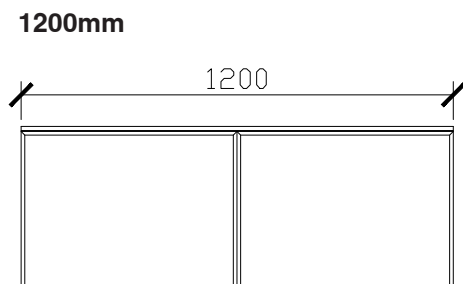

CUSTOM SIZES

	A1PH-VUWH-501-600	A1PH-VUWH-601-800	A1PH-VUWH-801-1100	A1PH-VUWH-1101-1300	A1PH-VUWH-1301-1600	A1PH-VUWH-1601-1800	A1PH-VUWH-1801-2000
Width (mm)	501-600	601-800	801-1100	1101-1300	1301-1600	1601-1800	1801-2000
Depth (mm)	400-500	400-500	400-500	400-500	400-500	400-500	400-500
Height (mm)	450	450	450	450	450	450	450
Number of Doors	1	2	2	2	2	3	3
Basin Options	1	1	1	1	1-2	1-2	1-2

Adorn above counter/ semi inset wall hung vanity with door/s & petite handle

STANDARD SIZES

INTERNAL VIEW for all sizes

SIDE VIEW for all sizes

Adorn above counter/ semi inset wall hung vanity with door/s & petite handle

STANDARD SIZES

1500mm

1800mm

Adorn above counter/ semi inset wall hung vanity with door/s & petite handle

CUSTOM SIZES

501-600mm

601-800mm

INTERNAL VIEW for all sizes

SIDE VIEW for all sizes

801-1100mm

1101-1300mm

Adorn above counter/ semi inset wall hung vanity with door/s & petite handle

CUSTOM SIZES

1301-1600mm

1601-1800mm

1801-2000mm