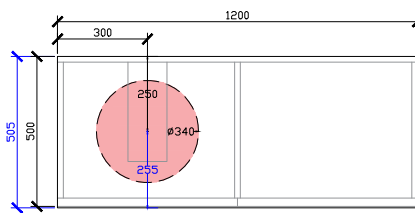

1200W: CENTRE | OFFSET LEFT & RIGHT