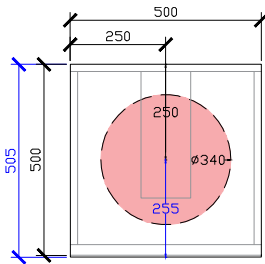

Adorn above counter/ semi inset wall hung vanity with door/s & petite handle

ROCA INSPIRA SOFT SQUARE SEMI-INSET & ROCA INSPIRA ROUND SEMI-INSET 340DIA CORIAN CUTOUT

500W: CENTRE ONLY