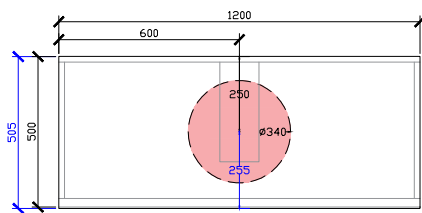

STANDARD SIZES

1500mm

1800mm

Adorn above counter/ semi inset wall hung vanity with door/s & petite handle

CUSTOM SIZES

501-600mm

601-800mm

INTERNAL VIEW for all sizes

SIDE VIEW for all sizes

801-1100mm

1101-1300mm

Adorn above counter/ semi inset wall hung vanity with door/s & petite handle

CUSTOM SIZES

1301-1600mm

1601-1800mm

1801-2000mm

Adorn above counter/ semi inset wall hung vanity with door/s & petite handle

ROCA INSPIRA SOFT SQUARE SEMI-INSET & ROCA INSPIRA ROUND SEMI-INSET 340DIA CORIAN CUTOUT

500W: CENTRE ONLY

*CORIAN TOP EXTENDS
5MM ON FRONT FOR
BULLNOSE EDGE DETAIL

600W: CENTRE ONLY

1000W: CENTRE | OFFSET LEFT & RIGHT

1200W: CENTRE | OFFSET LEFT & RIGHT

Adorn above counter/ semi inset wall hung vanity with door/s & petite handle

ROCA INSPIRA SOFT SQUARE SEMI-INSET & ROCA INSPIRA ROUND SEMI-INSET 340DIA CORIAN CUTOUT