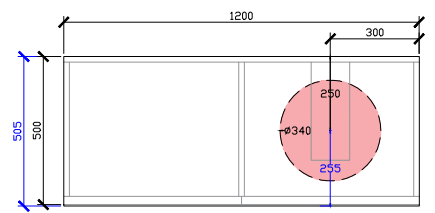

1200W: CENTRE | OFFSET LEFT & RIGHT