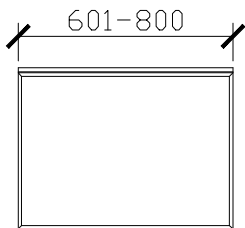

CUSTOM SIZES

	A1PH-VUWH-501-600	A1PH-VUWH-601-800	A1PH-VUWH-801-1100	A1PH-VUWH-1101-1300	A1PH-VUWH-1301-1600	A1PH-VUWH-1601-1800	A1PH-VUWH-1801-2000
Width (mm)	501-600	601-800	801-1100	1101-1300	1301-1600	1601-1800	1801-2000
Depth (mm)	400-500	400-500	400-500	400-500	400-500	400-500	400-500
Height (mm)	450	450	450	450	450	450	450
Number of Doors	1	2	2	2	2	3	3
Basin Options	1	1	1	1	1-2	1-2	1-2

Adorn above counter/ semi inset wall hung vanity with door/s & petite handle

STANDARD SIZES

INTERNAL VIEW for all sizes

SIDE VIEW for all sizes

Adorn above counter/ semi inset wall hung vanity with door/s & petite handle

STANDARD SIZES

1500mm

1800mm

Adorn above counter/ semi inset wall hung vanity with door/s & petite handle

CUSTOM SIZES

501-600mm

601-800mm

INTERNAL VIEW for all sizes

SIDE VIEW for all sizes

801-1100mm

1101-1300mm

Adorn above counter/ semi inset wall hung vanity with door/s & petite handle

CUSTOM SIZES

1301-1600mm

1601-1800mm

1801-2000mm