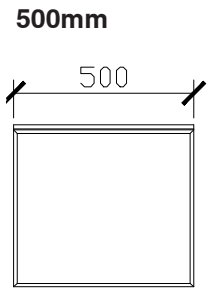

CUSTOM SIZES

	A1PH-VUWH-501-600	A1PH-VUWH-601-800	A1PH-VUWH-801-1100	A1PH-VUWH-1101-1300	A1PH-VUWH-1301-1600	A1PH-VUWH-1601-1800	A1PH-VUWH-1801-2000
Width (mm)	501-600	601-800	801-1100	1101-1300	1301-1600	1601-1800	1801-2000
Depth (mm)	400-500	400-500	400-500	400-500	400-500	400-500	400-500
Height (mm)	450	450	450	450	450	450	450
Number of Doors	1	2	2	2	2	3	3
Basin Options	1	1	1	1	1-2	1-2	1-2

Adorn above counter/ semi inset wall hung vanity with door/s & petite handle

STANDARD SIZES

INTERNAL VIEW for all sizes

SIDE VIEW for all sizes

Adorn above counter/ semi inset wall hung vanity with door/s & petite handle

STANDARD SIZES

1500mm

1800mm

Adorn above counter/ semi inset wall hung vanity with door/s & petite handle

CUSTOM SIZES

501-600mm

601-800mm

INTERNAL VIEW for all sizes

SIDE VIEW for all sizes

801-1100mm

1101-1300mm

Adorn above counter/ semi inset wall hung vanity with door/s & petite handle

CUSTOM SIZES

1301-1600mm

1601-1800mm

1801-2000mm