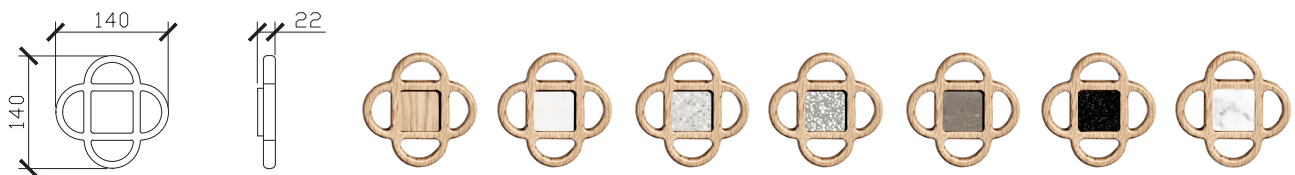

Adorn above counter/ semi inset wall hung vanity with door/s & petite handle

SPECIFICATIONS

Recommended Use	Domestic, Hotel & Commercial
Vanity Cabinet Material	American Oak veneer (19mm)
Vanity Frame Material	2 Pack Polyurethane on High Moisture Resistant MDF
Door Design	Soft close door/s with hinged opening
Benchtop Material	Corian (12mm)
Handles Material	Solid American Oak, refer to page 2
Colour Variations (Prices may vary)	Please refer to the Colour, Finish and Material Variations Document on the Website for more information.
Fixing	Bolted / Screwed to Wall by a Licensed Trades Person (not included)
Basin	Sold Separately, refer to Brochure
Tapware	Sold Separately. Compatible with Wall & Bench mounted tapware
Features	Internal Fixed Shelf

Published 16/02/2024

Adorn above counter/ semi inset wall hung vanity with door/s & petite handle

PETITE HANDLE OPTIONS

Tulip (Handle inlay available in American Oak, Corian or Marble)

Marigold

Rosette (Handle inlay available in American Oak, Corian or Marble)

Adorn above counter/ semi inset wall hung vanity with door/s & petite handle

STANDARD SIZES

INTERNAL VIEW for all sizes

SIDE VIEW for all sizes

Adorn above counter/ semi inset wall hung vanity with door/s & petite handle

STANDARD SIZES

1500mm

1800mm

Adorn above counter/ semi inset wall hung vanity with door/s & petite handle

CUSTOM SIZES

501-600mm

601-800mm

INTERNAL VIEW for all sizes