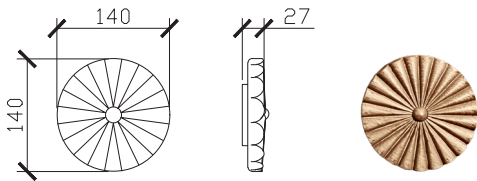

Adorn above counter/ semi inset wall hung vanity with door/s & petite handle

PETITE HANDLE OPTIONS

Tulip (Handle inlay available in American Oak, Corian or Marble)

Marigold

Rosette (Handle inlay available in American Oak, Corian or Marble)