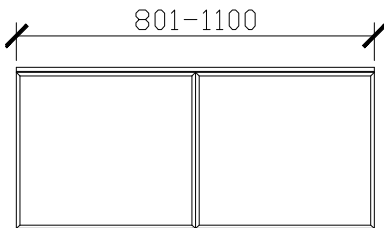

STANDARD SIZES

1500mm

1800mm

Adorn above counter/ semi inset wall hung vanity with door/s & petite handle

CUSTOM SIZES

501-600mm

601-800mm

INTERNAL VIEW for all sizes

SIDE VIEW for all sizes

801-1100mm

1101-1300mm

Adorn above counter/ semi inset wall hung vanity with door/s & petite handle

CUSTOM SIZES

1301-1600mm

1601-1800mm

1801-2000mm