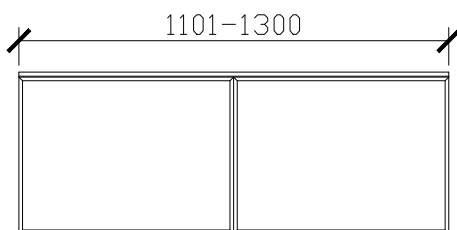

STANDARD SIZES

1500mm

1800mm

Adorn above counter/ semi inset wall hung vanity with door/s & petite handle

CUSTOM SIZES

501-600mm

601-800mm

INTERNAL VIEW for all sizes

SIDE VIEW for all sizes

801-1100mm

1101-1300mm

Adorn above counter/ semi inset wall hung vanity with door/s & petite handle

CUSTOM SIZES

1301-1600mm

1601-1800mm

1801-2000mm