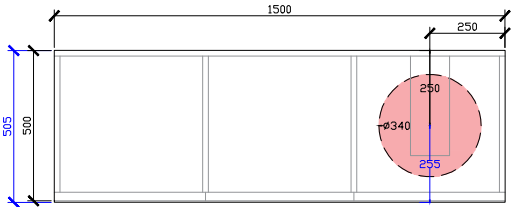

Adorn above counter/ semi inset wall hung vanity with door/s & petite handle

ROCA INSPIRA SOFT SQUARE SEMI-INSET & ROCA INSPIRA ROUND SEMI-INSET 340DIA CORIAN CUTOUT

1500W: CENTRE & DOUBLE BASIN | OFFSET LEFT & RIGHT