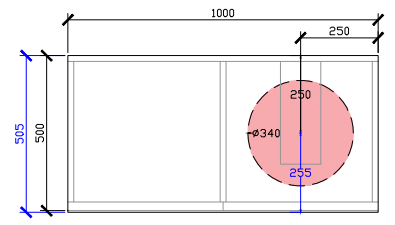

1000W: CENTRE | OFFSET LEFT & RIGHT