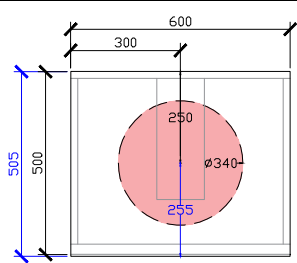

STANDARD SIZES

1500mm

1800mm

Adorn above counter/ semi inset wall hung vanity with door/s & petite handle

CUSTOM SIZES

501-600mm

601-800mm

INTERNAL VIEW for all sizes

SIDE VIEW for all sizes

801-1100mm

1101-1300mm

Adorn above counter/ semi inset wall hung vanity with door/s & petite handle

CUSTOM SIZES

1301-1600mm

1601-1800mm

1801-2000mm

Adorn above counter/ semi inset wall hung vanity with door/s & petite handle

ROCA INSPIRA SOFT SQUARE SEMI-INSET & ROCA INSPIRA ROUND SEMI-INSET 340DIA CORIAN CUTOUT

500W: CENTRE ONLY

*CORIAN TOP EXTENDS
5MM ON FRONT FOR
BULLNOSE EDGE DETAIL

600W: CENTRE ONLY

1000W: CENTRE | OFFSET LEFT & RIGHT

1200W: CENTRE | OFFSET LEFT & RIGHT

Adorn above counter/ semi inset wall hung vanity with door/s & petite handle

ROCA INSPIRA SOFT SQUARE SEMI-INSET & ROCA INSPIRA ROUND SEMI-INSET 340DIA CORIAN CUTOUT