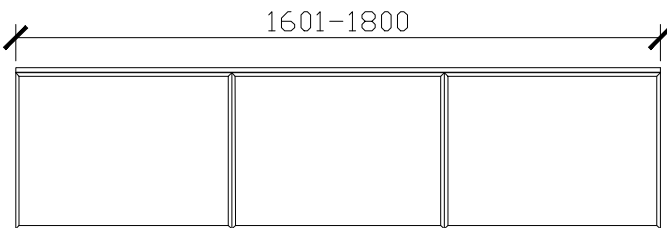

STANDARD SIZES

1500mm

1800mm

Adorn above counter/ semi inset wall hung vanity with door/s & petite handle

CUSTOM SIZES

501-600mm

601-800mm

INTERNAL VIEW for all sizes

SIDE VIEW for all sizes

801-1100mm

1101-1300mm

Adorn above counter/ semi inset wall hung vanity with door/s & petite handle

CUSTOM SIZES

1301-1600mm

1601-1800mm

1801-2000mm