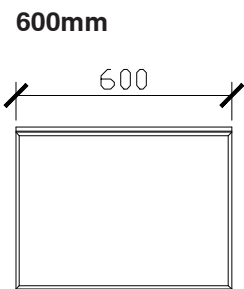

CUSTOM SIZES

	A1PH-VUWH-501-600	A1PH-VUWH-601-800	A1PH-VUWH-801-1100	A1PH-VUWH-1101-1300	A1PH-VUWH-1301-1600	A1PH-VUWH-1601-1800	A1PH-VUWH-1801-2000
Width (mm)	501-600	601-800	801-1100	1101-1300	1301-1600	1601-1800	1801-2000
Depth (mm)	400-500	400-500	400-500	400-500	400-500	400-500	400-500
Height (mm)	450	450	450	450	450	450	450
Number of Doors	1	2	2	2	2	3	3
Basin Options	1	1	1	1	1-2	1-2	1-2

Adorn above counter/ semi inset wall hung vanity with door/s & petite handle

STANDARD SIZES

INTERNAL VIEW for all sizes

SIDE VIEW for all sizes

Adorn above counter/ semi inset wall hung vanity with door/s & petite handle

STANDARD SIZES

1500mm

1800mm

Adorn above counter/ semi inset wall hung vanity with door/s & petite handle

CUSTOM SIZES

501-600mm

601-800mm

INTERNAL VIEW for all sizes

SIDE VIEW for all sizes

801-1100mm

1101-1300mm

Adorn above counter/ semi inset wall hung vanity with door/s & petite handle

CUSTOM SIZES

1301-1600mm

1601-1800mm

1801-2000mm