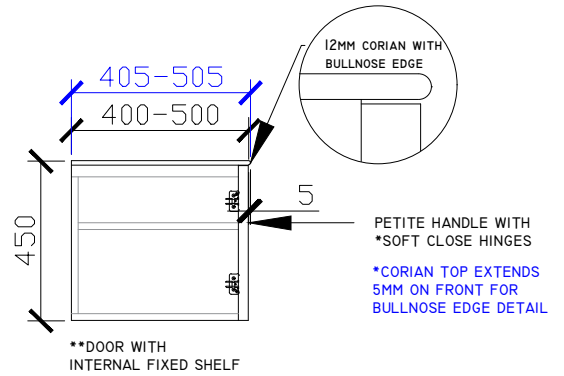

Adorn above counter/ semi inset wall hung vanity with door/s & petite handle

STANDARD SIZES

INTERNAL VIEW for all sizes

SIDE VIEW for all sizes

Adorn above counter/ semi inset wall hung vanity with door/s & petite handle

STANDARD SIZES

1500mm

1800mm

Adorn above counter/ semi inset wall hung vanity with door/s & petite handle

CUSTOM SIZES

501-600mm

601-800mm

INTERNAL VIEW for all sizes

SIDE VIEW for all sizes

801-1100mm

1101-1300mm

Adorn above counter/ semi inset wall hung vanity with door/s & petite handle

CUSTOM SIZES

1301-1600mm

1601-1800mm

1801-2000mm