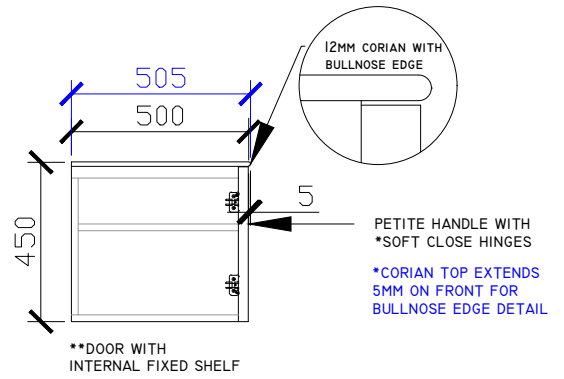

CUSTOM SIZES

	A1PH-VUWH-501-600	A1PH-VUWH-601-800	A1PH-VUWH-801-1100	A1PH-VUWH-1101-1300	A1PH-VUWH-1301-1600	A1PH-VUWH-1601-1800	A1PH-VUWH-1801-2000
Width (mm)	501-600	601-800	801-1100	1101-1300	1301-1600	1601-1800	1801-2000
Depth (mm)	400-500	400-500	400-500	400-500	400-500	400-500	400-500
Height (mm)	450	450	450	450	450	450	450
Number of Doors	1	2	2	2	2	3	3
Basin Options	1	1	1	1	1-2	1-2	1-2

Adorn above counter/ semi inset wall hung vanity with door/s & petite handle

STANDARD SIZES

INTERNAL VIEW for all sizes

SIDE VIEW for all sizes

Adorn above counter/ semi inset wall hung vanity with door/s & petite handle

STANDARD SIZES

1500mm

1800mm

Adorn above counter/ semi inset wall hung vanity with door/s & petite handle

CUSTOM SIZES

501-600mm

601-800mm

INTERNAL VIEW for all sizes

SIDE VIEW for all sizes

801-1100mm

1101-1300mm

Adorn above counter/ semi inset wall hung vanity with door/s & petite handle

CUSTOM SIZES

1301-1600mm

1601-1800mm

1801-2000mm