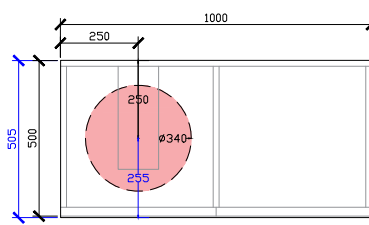

STANDARD SIZES

1500mm

1800mm

Adorn above counter/ semi inset wall hung vanity with door/s & petite handle

CUSTOM SIZES

501-600mm

601-800mm

INTERNAL VIEW for all sizes

SIDE VIEW for all sizes

801-1100mm

1101-1300mm

Adorn above counter/ semi inset wall hung vanity with door/s & petite handle

CUSTOM SIZES

1301-1600mm

1601-1800mm

1801-2000mm

Adorn above counter/ semi inset wall hung vanity with door/s & petite handle

ROCA INSPIRA SOFT SQUARE SEMI-INSET & ROCA INSPIRA ROUND SEMI-INSET 340DIA CORIAN CUTOUT

500W: CENTRE ONLY

*CORIAN TOP EXTENDS
5MM ON FRONT FOR
BULLNOSE EDGE DETAIL

600W: CENTRE ONLY

1000W: CENTRE | OFFSET LEFT & RIGHT

1200W: CENTRE | OFFSET LEFT & RIGHT

Adorn above counter/ semi inset wall hung vanity with door/s & petite handle

ROCA INSPIRA SOFT SQUARE SEMI-INSET & ROCA INSPIRA ROUND SEMI-INSET 340DIA CORIAN CUTOUT