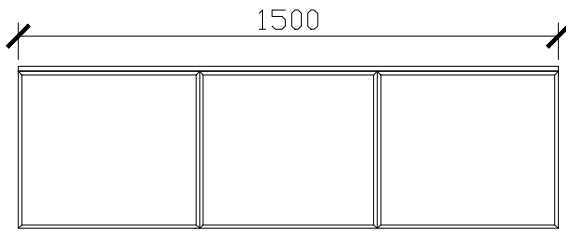

Adorn above counter/ semi inset wall hung vanity with door/s & petite handle

STANDARD SIZES

INTERNAL VIEW for all sizes

SIDE VIEW for all sizes

Adorn above counter/ semi inset wall hung vanity with door/s & petite handle

STANDARD SIZES

1500mm

1800mm

Adorn above counter/ semi inset wall hung vanity with door/s & petite handle

CUSTOM SIZES

501-600mm

601-800mm

INTERNAL VIEW for all sizes

SIDE VIEW for all sizes

801-1100mm

1101-1300mm

Adorn above counter/ semi inset wall hung vanity with door/s & petite handle

CUSTOM SIZES

1301-1600mm

1601-1800mm

1801-2000mm