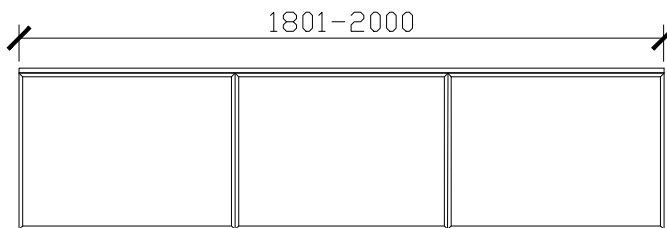

STANDARD SIZES

1500mm

1800mm

Adorn above counter/ semi inset wall hung vanity with door/s & petite handle

CUSTOM SIZES

501-600mm

601-800mm

INTERNAL VIEW for all sizes

SIDE VIEW for all sizes

801-1100mm

1101-1300mm

Adorn above counter/ semi inset wall hung vanity with door/s & petite handle

CUSTOM SIZES

1301-1600mm

1601-1800mm

1801-2000mm