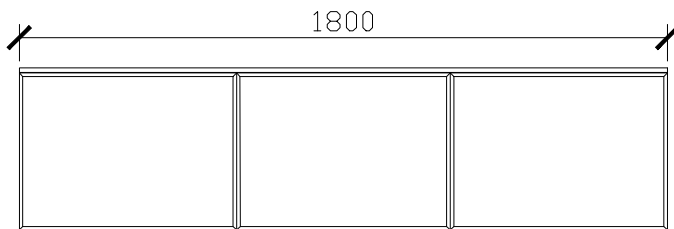

Adorn above counter/ semi inset wall hung vanity with door/s & petite handle

STANDARD SIZES

INTERNAL VIEW for all sizes

SIDE VIEW for all sizes

Adorn above counter/ semi inset wall hung vanity with door/s & petite handle

STANDARD SIZES

1500mm

1800mm

Adorn above counter/ semi inset wall hung vanity with door/s & petite handle

CUSTOM SIZES

501-600mm

601-800mm

INTERNAL VIEW for all sizes

SIDE VIEW for all sizes

801-1100mm

1101-1300mm

Adorn above counter/ semi inset wall hung vanity with door/s & petite handle

CUSTOM SIZES

1301-1600mm

1601-1800mm

1801-2000mm