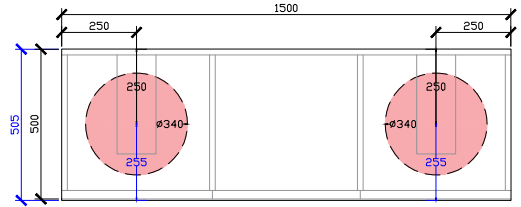

STANDARD SIZES

1500mm

1800mm

Adorn above counter/ semi inset wall hung vanity with door/s & petite handle

CUSTOM SIZES

501-600mm

601-800mm

INTERNAL VIEW for all sizes

SIDE VIEW for all sizes

801-1100mm

1101-1300mm

Adorn above counter/ semi inset wall hung vanity with door/s & petite handle

CUSTOM SIZES

1301-1600mm

1601-1800mm

1801-2000mm

600W: CENTRE ONLY

1000W: CENTRE | OFFSET LEFT & RIGHT

1200W: CENTRE | OFFSET LEFT & RIGHT

Adorn above counter/ semi inset wall hung vanity with door/s & petite handle

ROCA INSPIRA SOFT SQUARE SEMI-INSET & ROCA INSPIRA ROUND SEMI-INSET 340DIA CORIAN CUTOUT

1500W: CENTRE & DOUBLE BASIN | OFFSET LEFT & RIGHT

1800W: CENTRE & DOUBLE BASIN | OFFSET LEFT & RIGHT