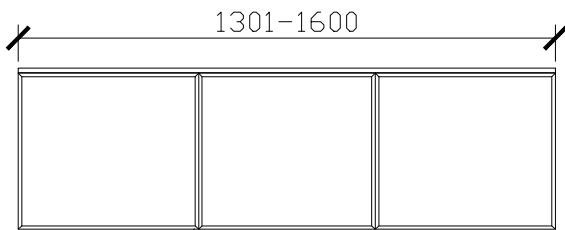

STANDARD SIZES

1500mm

1800mm

Adorn above counter/ semi inset wall hung vanity with door/s & petite handle

CUSTOM SIZES

501-600mm

601-800mm

INTERNAL VIEW for all sizes

SIDE VIEW for all sizes

801-1100mm

1101-1300mm

Adorn above counter/ semi inset wall hung vanity with door/s & petite handle

CUSTOM SIZES

1301-1600mm

1601-1800mm

1801-2000mm