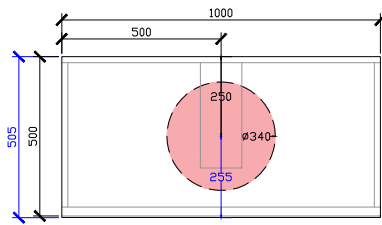

STANDARD SIZES

1500mm

1800mm

Adorn above counter/ semi inset wall hung vanity with door/s & petite handle

CUSTOM SIZES

501-600mm

601-800mm

INTERNAL VIEW for all sizes

SIDE VIEW for all sizes

801-1100mm

1101-1300mm

Adorn above counter/ semi inset wall hung vanity with door/s & petite handle

CUSTOM SIZES

1301-1600mm

1601-1800mm

1801-2000mm

Adorn above counter/ semi inset wall hung vanity with door/s & petite handle

ROCA INSPIRA SOFT SQUARE SEMI-INSET & ROCA INSPIRA ROUND SEMI-INSET 340DIA CORIAN CUTOUT

500W: CENTRE ONLY

*CORIAN TOP EXTENDS
5MM ON FRONT FOR
BULLNOSE EDGE DETAIL

600W: CENTRE ONLY

1000W: CENTRE | OFFSET LEFT & RIGHT

1200W: CENTRE | OFFSET LEFT & RIGHT

Adorn above counter/ semi inset wall hung vanity with door/s & petite handle

ROCA INSPIRA SOFT SQUARE SEMI-INSET & ROCA INSPIRA ROUND SEMI-INSET 340DIA CORIAN CUTOUT