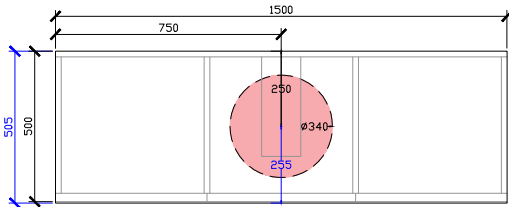

Adorn above counter/ semi inset wall hung vanity with door/s & petite handle

ROCA INSPIRA SOFT SQUARE SEMI-INSET & ROCA INSPIRA ROUND SEMI-INSET 340DIA CORIAN CUTOUT

1500W: CENTRE & DOUBLE BASIN | OFFSET LEFT & RIGHT