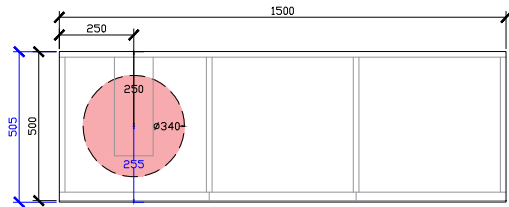

Adorn above counter/ semi inset wall hung vanity with door/s & petite handle

ROCA INSPIRA SOFT SQUARE SEMI-INSET & ROCA INSPIRA ROUND SEMI-INSET 340DIA CORIAN CUTOUT

1500W: CENTRE & DOUBLE BASIN | OFFSET LEFT & RIGHT