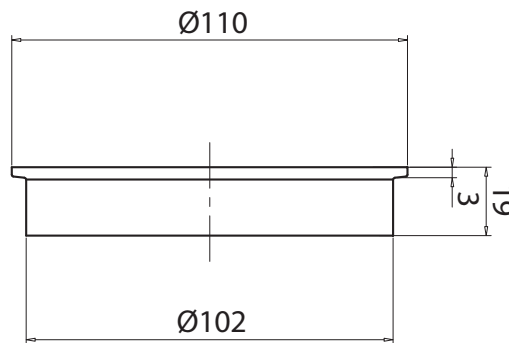

WARRANTY

Replacement Only - Domestic Use	12 Months

Please refer to Warranty Page for full Terms and Conditions