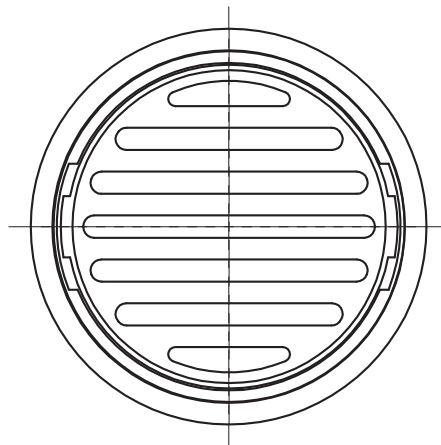

WARRANTY

Replacement Only - Domestic Use	12 Months

Please refer to Warranty Page for full Terms and Conditions