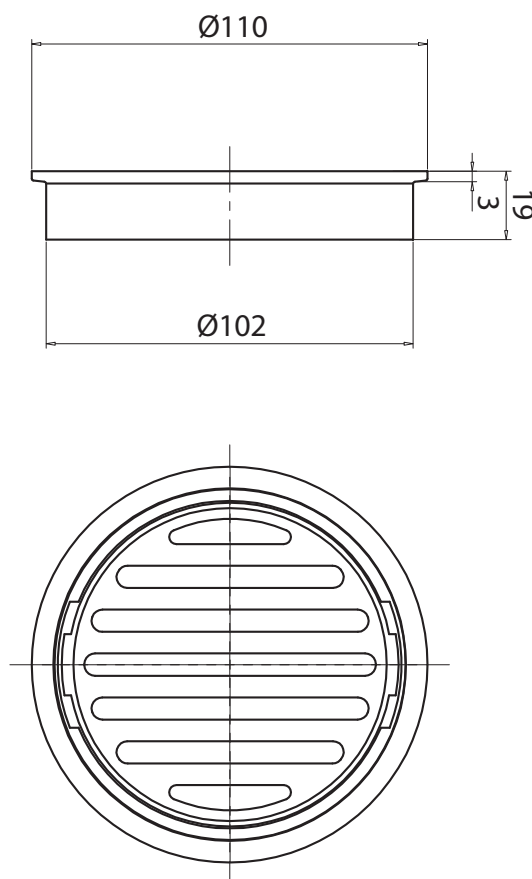

mizu

Mizu Drift Brass Trapscrew Grate Round 100mm Brushed Brass

9512360

SPECIFICATIONS

Recommended Use	Domestic, Hotel & Commercial
Material	Brass
Colour	Brushed Brass

WARRANTY

Replacement Only - Domestic Use	12 Months

Please refer to Warranty Page for full Terms and Conditions

Dimensions are nominal measurements only.

CLEANING RECOMMENDATIONS:

We recommend using a soft cloth or moist sponge with soapy water or mild detergent. Rinse with clean water, towel dry after cleaning. Clean regularly to protect surface finish. Do not use chemical or abrasive cleaners, avoid using a scrubbing brush or scourer sponge to clean. A soft brush can be used for hard to reach places. Damage caused by any improper treatment is not covered by the product warranty. Refer to Warranty Conditions.

Disclaimer: Products in this specification manual must by regulation be installed by licensed and registered trade people. The manufacturer/distributor reserves the right to vary specifications or delete models from their range without prior notification. Dimensions are nominal measurements only. Dimensions and set-outs listed are correct at time of publication however the manufacturer/distributor takes no responsibility for printing errors.

Published 22/03/2024

To see the complete Mizu range go to
www.reece.com.au