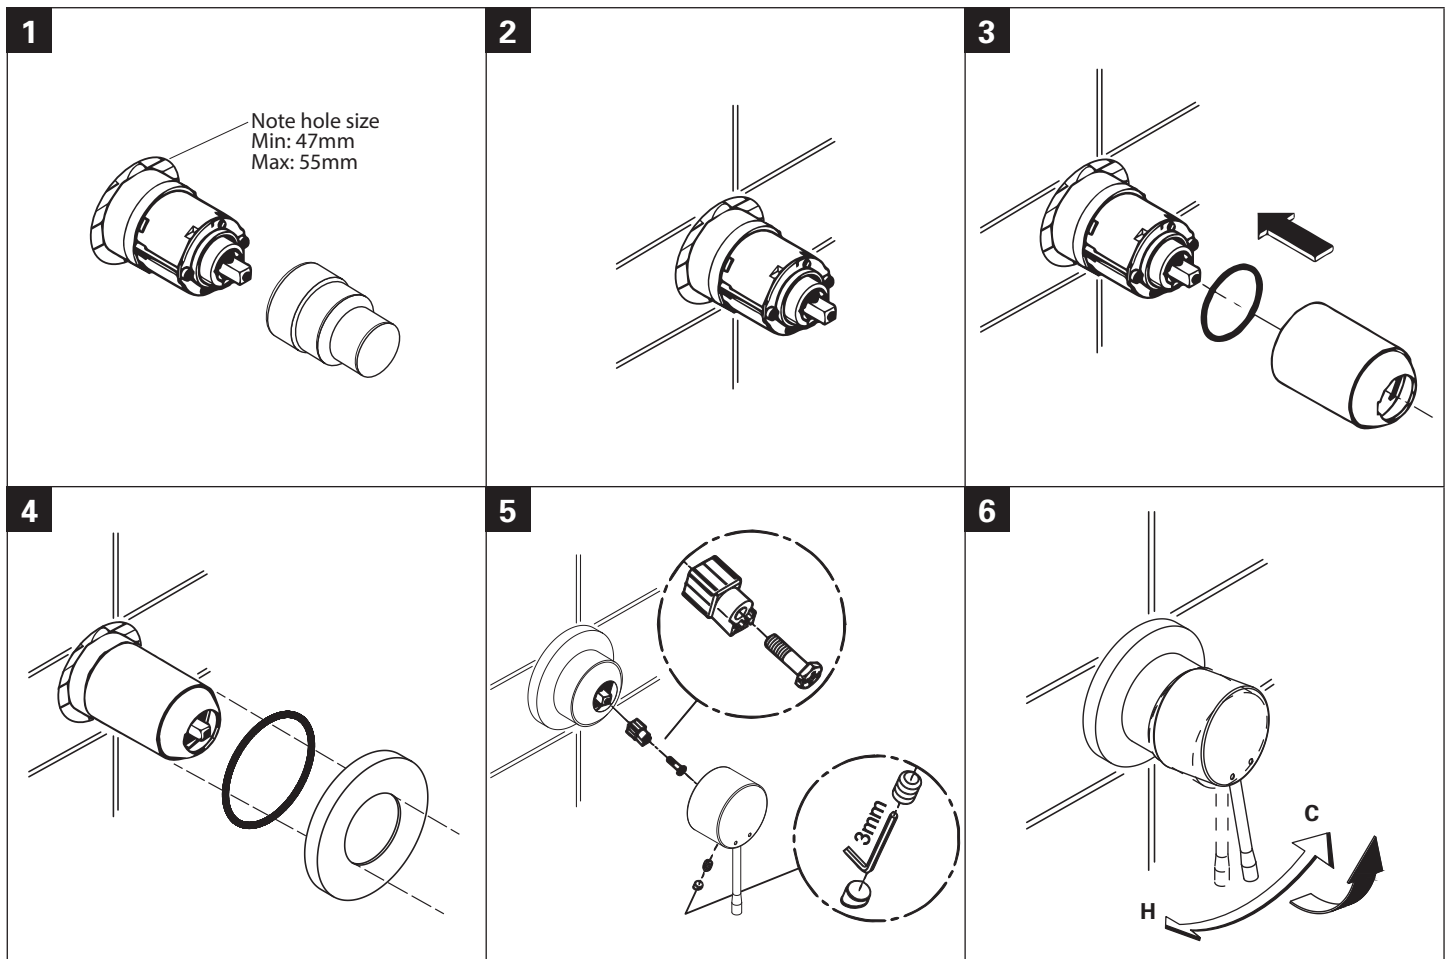

ESSENCE NEW
SINGLE LEVER SHOWER MIXER TRIMSET
MODEL #19286EN1

Pure Freude
an Wasser

GROHE

Product Specifications

Product Description:

Essence New

Single-lever shower mixer trimset
For final installation with 33 962 000
without concealed body
metal lever

GROHE StarLight brushed nickel finish
escutcheon and shaft sealing
metal escutcheon
covered fixing
min. recommended pressure 100 kPa

Installation instructions

Installation Instructions

Flush piping system prior and after installation of fitting thoroughly!