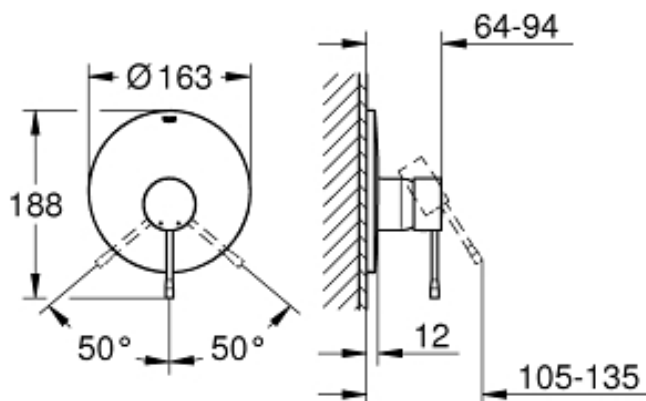

ESSENCE NEW
SINGLE LEVER SHOWER MIXER TRIMSET
MODEL #19286EN1

Pure Freude
an Wasser

GROHE

Product Specifications

Product Description:

Essence New

Single-lever shower mixer trimset
For final installation with 33 962 000
without concealed body
metal lever

GROHE StarLight brushed nickel finish
escutcheon and shaft sealing
metal escutcheon
covered fixing
min. recommended pressure 100 kPa

Installation instructions

Installation Instructions

Flush piping system prior and after installation of fitting thoroughly!

This product must be installed in conformance with local codes e.g. AS/NZS 3500 series of standard!

Installation and connection, see Figs [1] to [6]. Refer to the dimensional drawing above. For installation with 33962000 concealed in-wall body.
PLEASE NOTE - Face of noggins need to be positioned a minimum of 43mm & a maximum of 73mm from where the finished wall surface will end up.