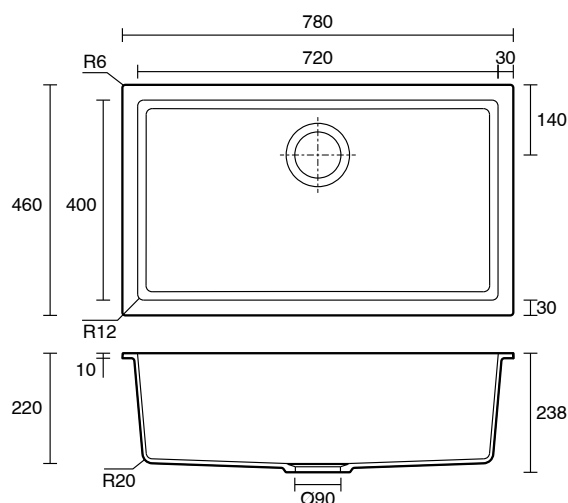

Dimensions are nominal measurements only.

CLEANING RECOMMENDATIONS:

We recommend the use of soapy water or approved cleaners. This product should not be cleaned with abrasive materials. Damage caused by any improper treatment is not covered by the product warranty. Refer to Warranty Conditions

Disclaimer: Products in this specification manual must by regulation be installed by licensed and registered trade people. The manufacturer/distributor reserves the right to vary specifications or delete models from their range without prior notification. Dimensions are nominal measurements only. Dimensions and set-outs listed are correct at time of publication however the manufacturer/distributor takes no responsibility for printing errors.

Published 30/08/2024

To see the complete Memo range go to www.reece.com.au