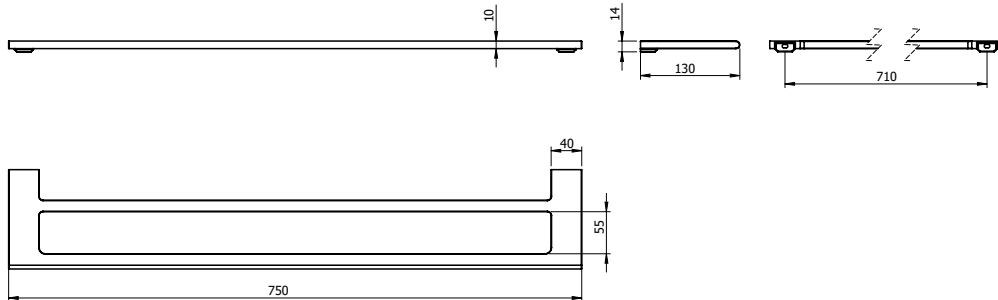

Milli Meld Edit Double Towel Rail 750mm Brushed Gold

2265659

SPECIFICATIONS

Recommended Use	Domestic, Hotel & Commercial
Colour	Brushed Gold
Material	Aluminium

WARRANTY

Replacement Only - Domestic Use 15 Years

Please refer to Warranty Page for full Terms and Conditions

Dimensions are nominal measurements only.

CLEANING RECOMMENDATIONS:

We recommend the use of soapy water or approved cleaners. This product should not be cleaned with abrasive materials. Damage caused by any improper treatment is not covered by the product warranty. Refer to Warranty Conditions

Disclaimer: Products in this specification manual must by regulation be installed by licensed and registered trade people. The manufacturer/distributor reserves the right to vary specifications or delete models from their range without prior notification. Dimensions are nominal measurements only. Dimensions and set-outs listed are correct at time of publication however the manufacturer/distributor takes no responsibility for printing errors.

Published 25/03/2022

To see the complete Milli range go to
www.reece.com.au