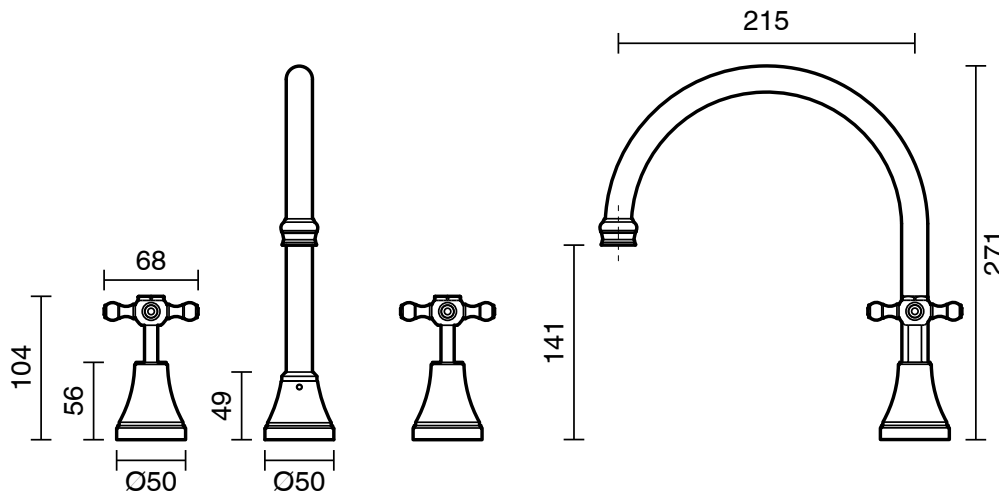

KADO

Kado Era Swivel Hob Sink Set Cross Handles Chrome (5 Star)

9507608

SPECIFICATIONS

Recommended Use	Domestic, Hotel & Commercial
Colour	Chrome
Finish	Polished
Material	DR Brass
Recommended Pressure Range	150 - 500 kPa
Maximum Continuous Working Temperature	80 deg C
Suitable for Storage Tank Hot Water	Yes
Suitable for Continuous Flow Hot Water	Yes
Suitable for Gravity Feed Hot Water	No

WARRANTY

Warranty - Domestic Use	10 Years
Spare Parts & Labour	12 Months

Please refer to Warranty Page for full Terms and Conditions

Dimensions are nominal measurements only.

CLEANING RECOMMENDATIONS:

We recommend the use of soapy water or approved cleaners. This product should not be cleaned with abrasive materials. Damage caused by any improper treatment is not covered by the product warranty. Refer to Warranty Conditions

Disclaimer: Products in this specification manual must by regulation be installed by licensed and registered trade people. The manufacturer/distributor reserves the right to vary specifications or delete models from their range without prior notification. Dimensions are nominal measurements only. Dimensions and set-outs listed are correct at time of publication however the manufacturer/distributor takes no responsibility for printing errors.

Published 12/10/2023

To see the complete Kado range go to www.reece.com.au