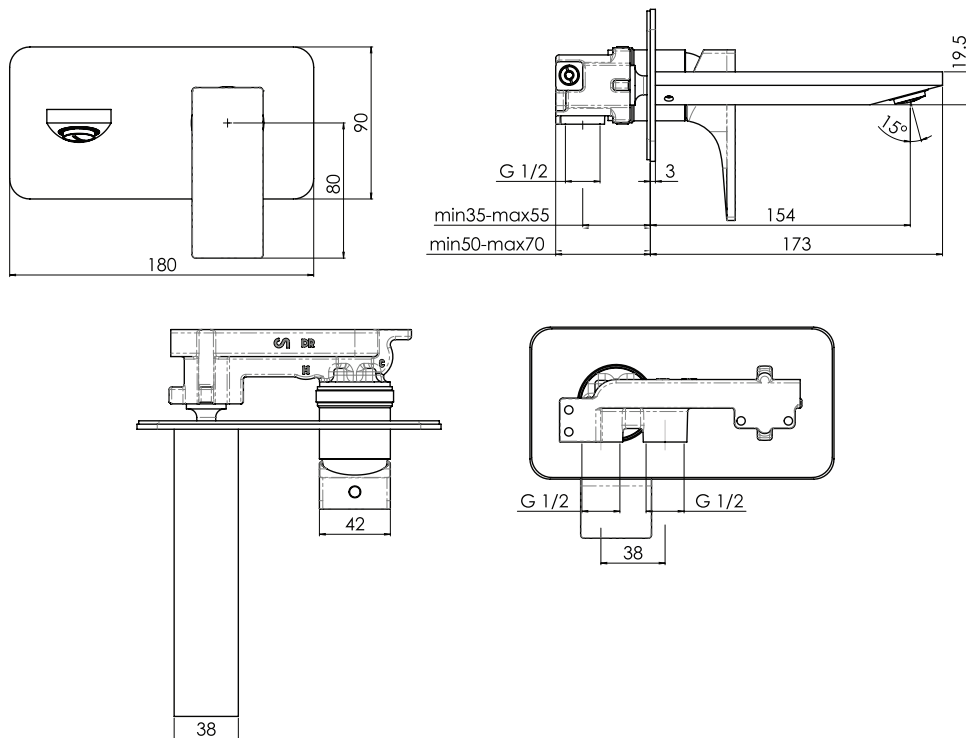

Dimensions are nominal measurements only.

CLEANING RECOMMENDATIONS:

We recommend the use of soapy water or approved cleaners. This product should not be cleaned with abrasive materials. Damage caused by any improper treatment is not covered by the product warranty. Refer to Warranty Conditions

Disclaimer: Products in this specification manual must by regulation be installed by licensed and registered trade people. The manufacturer/distributor reserves the right to vary specifications or delete models from their range without prior notification. Dimensions are nominal measurements only. Dimensions and set-outs listed are correct at time of publication however the manufacturer/distributor takes no responsibility for printing errors.

Published 18/06/2021

To see the complete Milli range go to www.reece.com.au