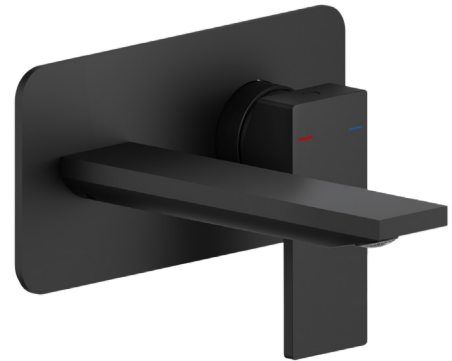

Dimensions are nominal measurements only.

CLEANING RECOMMENDATIONS:

We recommend the use of soapy water or approved cleaners. This product should not be cleaned with abrasive materials. Damage caused by any improper treatment is not covered by the product warranty. Refer to Warranty Conditions

Disclaimer: Products in this specification manual must by regulation be installed by licensed and registered trade people. The manufacturer/distributor reserves the right to vary specifications or delete models from their range without prior notification. Dimensions are nominal measurements only. Dimensions and set-outs listed are correct at time of publication however the manufacturer/distributor takes no responsibility for printing errors.

Published 18/06/2021

To see the complete Milli range go to www.reece.com.au