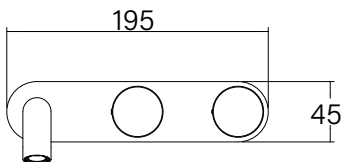

**Faucet Strommen Vara Disc Wall Basin / Bath Hostess Tap System Right Hand 150mm Kit
Armada Bronze (6 Star) Lead Free
40075**

SPECIFICATIONS	
Recommended Use	Domestic; Commercial; Hotel
Colour Finish	Armada Bronze
Primary Material	DR Brass
Recommended Pressure Range	300 - 500 kPa
Max Continuous Working Temperature (deg C)	65
Min Continuous Working Temperature (deg C)	5
Hot Water Unit Suitability	Storage Tank, Continuous Flow
WARRANTY	
Warranty - Domestic Use (Years)	40
Spare Parts & Labour (Years)	10
<i>Please refer to Warranty Page for full Terms and Conditions</i>	

Disclaimer: Products in this specification manual must by regulation be installed by licensed and registered trade people. The manufacturer/distributor reserves the right to vary specifications or delete models from their range without prior notification. Dimensions are nominal measurements only. Dimensions and set-outs listed are correct at time of publication however the manufacturer/distributor takes no responsibility for printing errors.