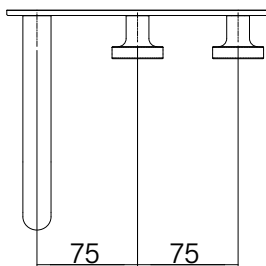

**Faucet Strommen Vara Disc Wall Basin / Bath Hostess Tap System Right Hand 150mm Kit
Armada Bronze (6 Star) Lead Free
40075**

SPECIFICATIONS	
Recommended Use	Domestic; Commercial; Hotel
Colour Finish	Armada Bronze
Primary Material	DR Brass
Recommended Pressure Range	300 - 500 kPa
Max Continuous Working Temperature (deg C)	65
Min Continuous Working Temperature (deg C)	5
Hot Water Unit Suitability	Storage Tank, Continuous Flow
WARRANTY	
Warranty - Domestic Use (Years)	40
Spare Parts & Labour (Years)	10
<i>Please refer to Warranty Page for full Terms and Conditions</i>	