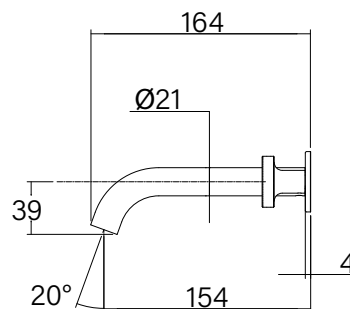

**Faucet Strommen Vara Disc Wall Basin / Bath Hostess Tap System Right Hand 150mm Kit
Armada Bronze (6 Star) Lead Free
40075**

SPECIFICATIONS	
Recommended Use	Domestic; Commercial; Hotel
Colour Finish	Armada Bronze
Primary Material	DR Brass
Recommended Pressure Range	300 - 500 kPa
Max Continuous Working Temperature (deg C)	65
Min Continuous Working Temperature (deg C)	5
Hot Water Unit Suitability	Storage Tank, Continuous Flow
WARRANTY	
Warranty - Domestic Use (Years)	40
Spare Parts & Labour (Years)	10
<i>Please refer to Warranty Page for full Terms and Conditions</i>	

Disclaimer: Products in this specification manual must by regulation be installed by licensed and registered trade people. The manufacturer/distributor reserves the right to vary specifications or delete models from their range without prior notification. Dimensions are nominal measurements only. Dimensions and set-outs listed are correct at time of publication however the manufacturer/distributor takes no responsibility for printing errors.