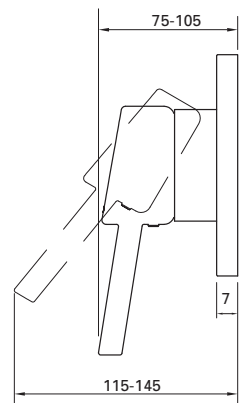

CONCETTO
SINGLE LEVER SHOWER MIXER TRIMSET
MODEL #19345001

Pure Freude
an Wasser

Product Specifications

Product Description:
Single-Level Bath/Shower Mixer

Standard Specification:
Concealed In Wall for final installation for - 33962000

Trimset only, not supplied with Concealed Body

GROHE StarLight® chrome finish