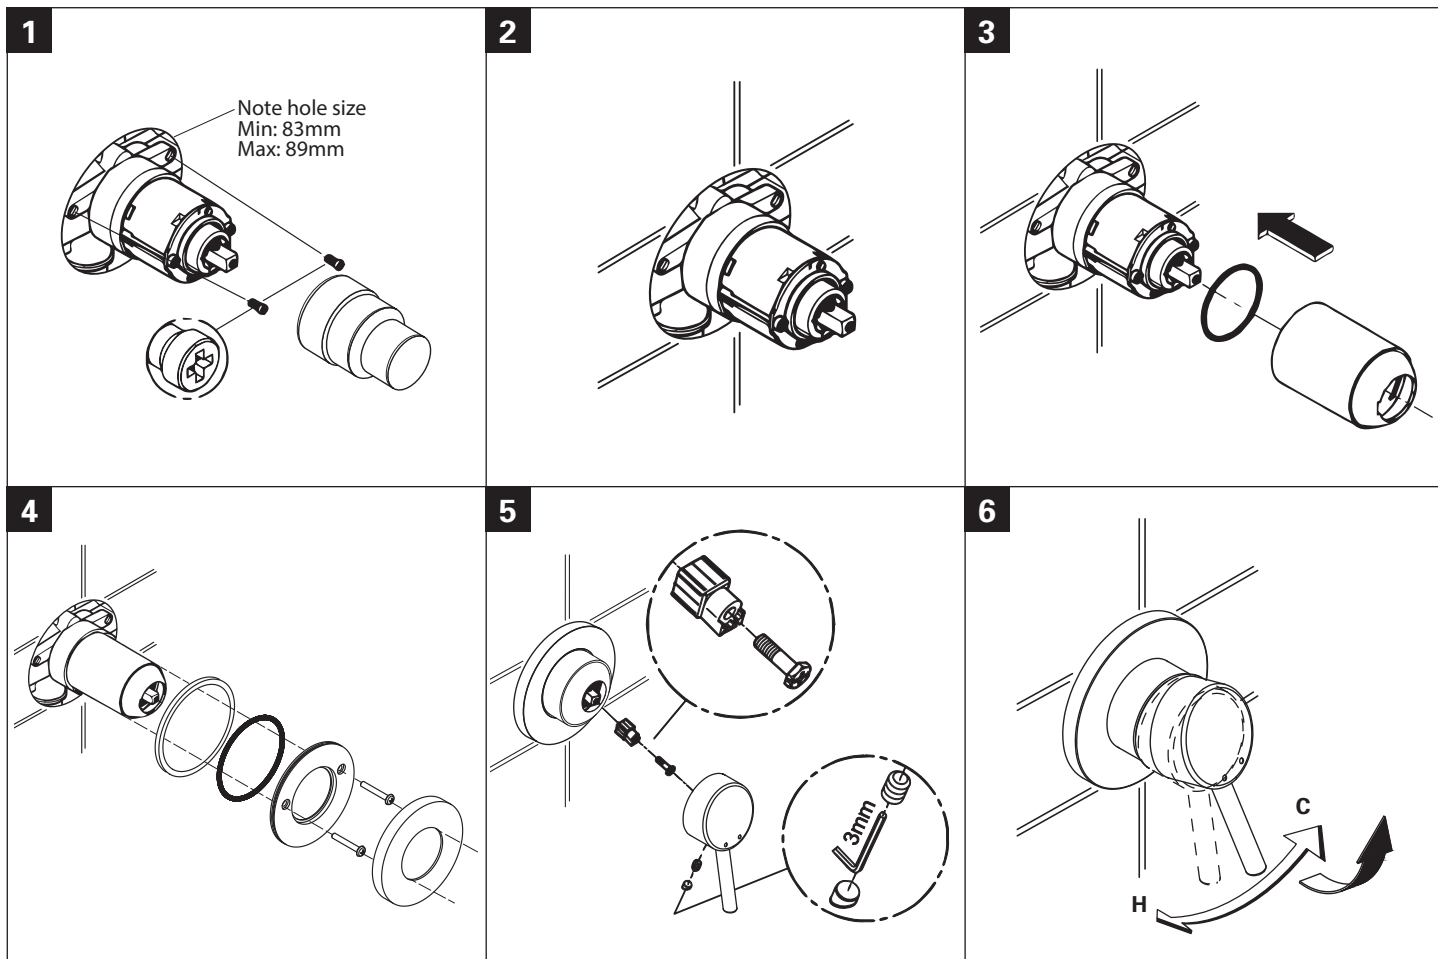

Installation instructions

Installation Instructions

Flush piping system prior and after installation of fitting thoroughly!

This product must be installed in conformance with local codes e.g. AS/NZS 3500 series of standard!

Installation and connection, see Figs [1] to [6]. Refer to the dimensional drawing above. For installation with 33962000 concealed in-wall body. **PLEASE NOTE** – Face of noggins need to be positioned a minimum of 43mm & a maximum of 73mm from where the finished wall surface will end up.

Note:

When installing concealed mixer body, please note it must be mounted onto timber or solid walls using appropriate reinforcement to ensure sufficient strength.

Open cold and hot water supply and check connections for leakage!

Care

For directions on the care of this fitting, please refer to the accompanying care instructions.