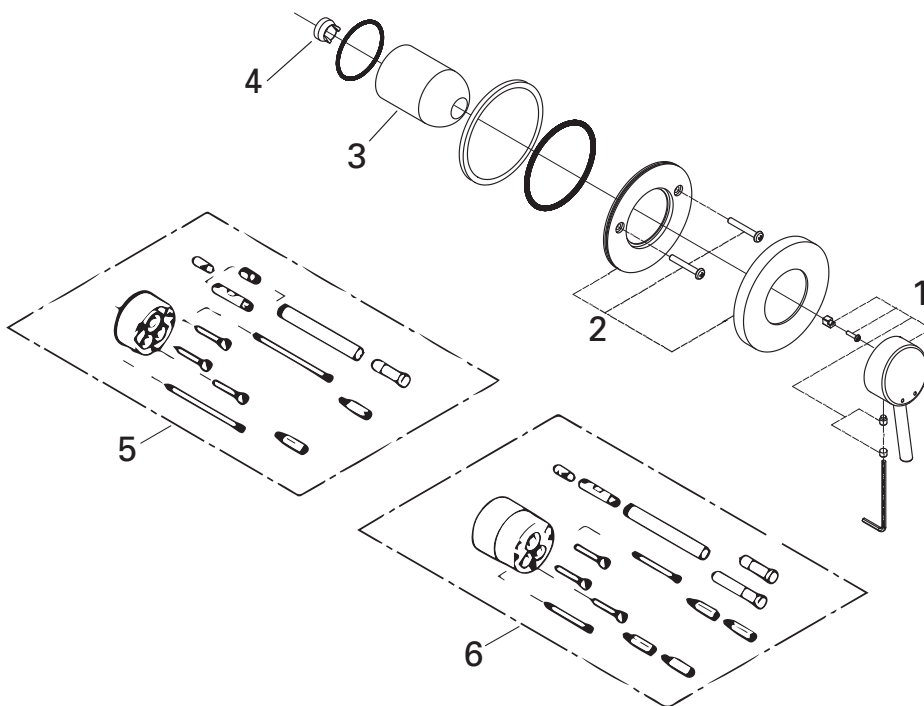

CONCETTO
SINGLE LEVER SHOWER MIXER TRIMSET
MODEL #19345001

Pure Freude
an Wasser

Product Specifications

Product Description:
Single-Level Bath/Shower Mixer

Standard Specification:
Concealed In Wall for final installation for - 33962000

Care

For directions on the care of this fitting, please refer to the accompanying care instructions.

CONCETTO

Single-lever bath/shower mixer

MODEL #19345001

Pure Freude
an Wasser

Spare Parts

Pos.-nr.	Product Description	Order-nr.	Units per package
1	Lever	46723000	1
2	Escutcheon	46904000	1
3	Sleeve (Cap)	06874000	1
4	Temperature limiter - optional extra	46375000	1
5	Extension set 1/2" 25mm - optional extra	46191000	1
6	Extension set 50mm - optional extra	46343000	1