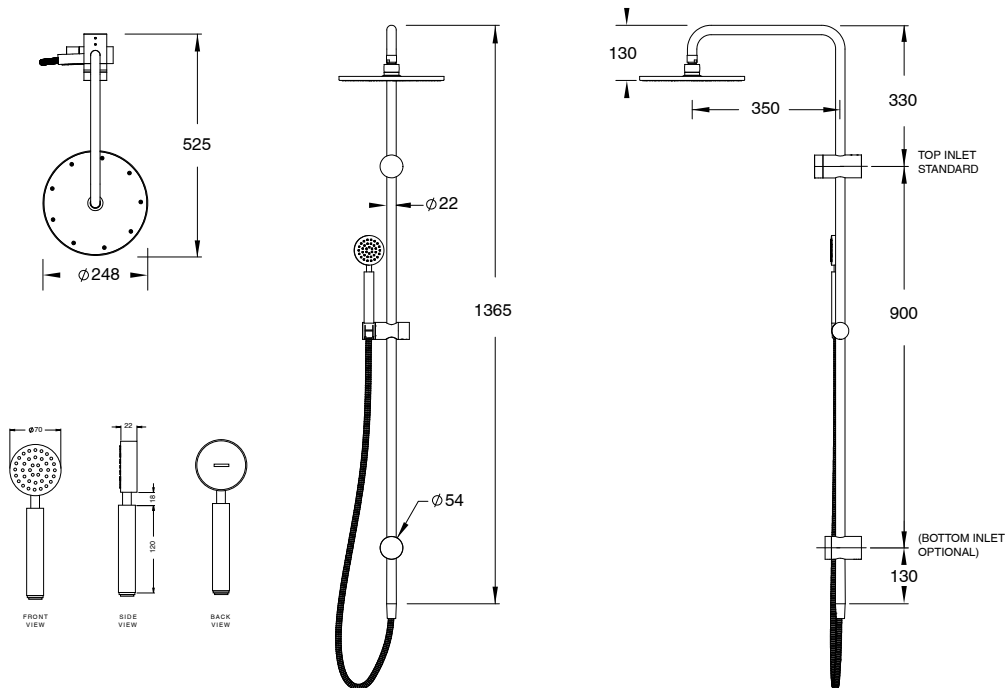

## Sussex Pure Twin Rail Shower with Top Rail Water Inlet PVD Brushed Platinum Gold (3 Star)

4200538

SPECIFICATIONS	
Recommended Use	Residential;Commercial
Colour Finish	Brushed Platinum Gold
Primary Material	DR Brass
Recommended Pressure Range	150 - 500 kPa as per AS3500
Max Continuous Working Temperature (deg C)	65
Min Continuous Working Temperature (deg C)	1
WARRANTY	
Residential Use (Years)	40
Commercial Use (Years)	10

*Please refer to Sussex Warranty page for full Terms and Conditions*

Dimensions are nominal measurements only.