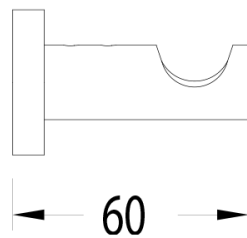

Milli Mood Edit Robe Hook PVD Brushed Bronze

9511109

SPECIFICATIONS

Recommended Use	Domestic, Hotel & Commercial
Colour	Brushed Bronze
Material	DR Brass

WARRANTY

Replacement Only - Domestic Use 15 Years

Please refer to Warranty Page for full Terms and Conditions