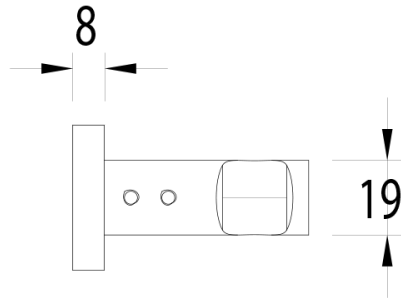

Milli Mood Edit Robe Hook PVD Brushed Bronze

9511109

SPECIFICATIONS

Recommended Use	Domestic, Hotel & Commercial
Colour	Brushed Bronze
Material	DR Brass

WARRANTY

Replacement Only - Domestic Use 15 Years

Please refer to Warranty Page for full Terms and Conditions