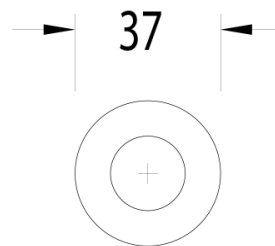

Milli Mood Edit Robe Hook PVD Brushed Bronze

9511109

SPECIFICATIONS

Recommended Use	Domestic, Hotel & Commercial
Colour	Brushed Bronze
Material	DR Brass

WARRANTY

Replacement Only - Domestic Use 15 Years

Please refer to Warranty Page for full Terms and Conditions