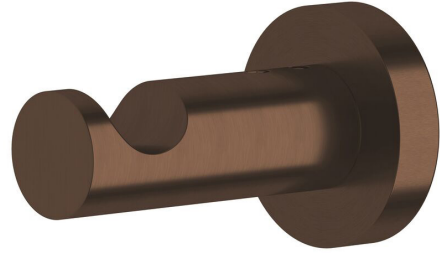

Milli Mood Edit Robe Hook PVD Brushed Bronze

9511109

SPECIFICATIONS

Recommended Use	Domestic, Hotel & Commercial
Colour	Brushed Bronze
Material	DR Brass

WARRANTY

Replacement Only - Domestic Use 15 Years

Please refer to Warranty Page for full Terms and Conditions