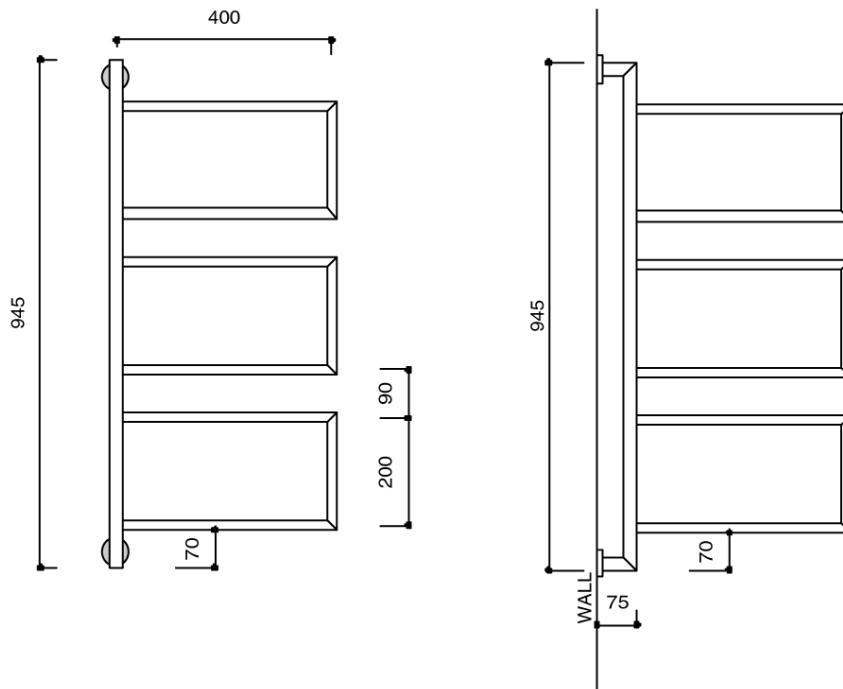

Milli Mood Edit Swivel Heated Towel Rail 400 x 945mm Matte Black
133910

SPECIFICATIONS	
Recommended Use	Domestic, Hotel & Commercial
Material	Copper Tube with Brass Fittings
Electrical Connection	Hardwired
Electrical Connection Position	Bottom Bracket
Heating Method	Water Filled
Power Wattage	70 W
Voltage	240V
IP Rating	IPX5

WARRANTY	
Warranty - Domestic Use	10 Years
Heating Elements	3 Years
Spare Parts & Labour	12 Months

Please refer to Warranty Page for full Terms and Conditions

Dimensions are nominal measurements only.

CLEANING RECOMMENDATIONS:

We recommend the use of a soft dry cloth. This product should not be cleaned with abrasive materials or cleaning agents. Damage caused by improper treatment is not covered by the product warranty - refer to warranty conditions.

Disclaimer: Products in this specification manual must by regulation be installed by licensed and registered trade people. The manufacturer/distributor reserves the right to vary specifications or delete models from their range without prior notification. Dimensions are nominal measurements only. Dimensions and set-outs listed are correct at time of publication however the manufacturer/distributor takes no responsibility for printing errors.

Published 09/09/2022

To see the complete Milli range go to www.reece.com.au/bathrooms