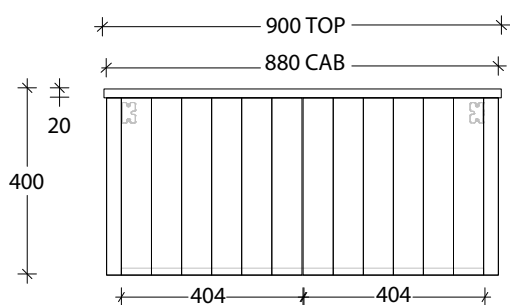

Front View

900mm Centre / Offset, Wall Hung

Top View

Front View

Side View