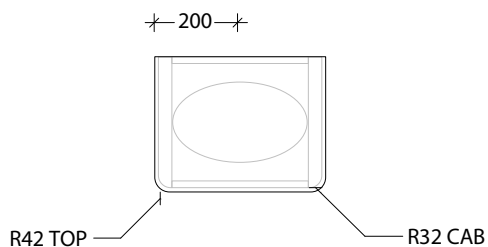

KADO

NEUE PETITE

SPECIFICATIONS

Recommended Use	Domestic, Hotel and Commercial Cherry Pie (20mm) or Durasein (12mm).
Vanity Top Material	Joy Basin included, available in Gloss or Matte White. For more information please refer to the Colour Finish and Material Variations Document.
Vanity Unit Material	MDF MR E0 (Medium Density Fibreboard, Moisture Resistant, Rated Emission Level E0)
Vanity Colour Variations	Matte White, Matte Feather Grey, Matte Milton Moon Grey and Matte Black polyurethane. (Custom polyurethane colours available, incurs a surcharge). For more information please refer to the Colour Finish and Material Variations Document.
Interior Finish	Graphite Grey
Tap Hole Availability	0 or 1 Tap Holes
Waste	Chrome Universal Plug & Waste 40mm Outlet (included). Space Saver Plumbing Kit included.
Fixing	Bolted/Screwed to the wall by a licensed tradesperson-Fixings not included.
Door(s) options	Soft-Close doors or Push-to-open doors. 400mm available left or right hand hinged.
Handle Options or Push-To-Open	Blaze Handles available in <i>Matte Black, Brushed Nickel, Matte White, Brushed Brass</i> . 160mm Hammer Handle available in <i>Brushed Brass, Brushed Nickel, Brushed Matte Black or Chrome</i> . Push-to-open doors

Space Saver
Plumbing Kit includedTo see the complete KADO range go to
www.reece.com.au/bathrooms

60mm Blaze Handle

160mm Hammer Handle

STANDARD SIZES

	400mm Wall Hung	600mm Wall Hung	900mm Wall Hung
Width (mm)	400	600	900
Depth (mm)	250	250	250
Height (mm)	400/392	400/392	400/392
Cherry Pie / Durasein			
Number of Doors	1	2	2
Basin Configurations	Centre	Centre / Offset	Centre / Offset

Tech Page Version 1

KADO

NEUE PETITE

400mm Centre, Wall Hung

Top View

Front View

600mm Centre / Offset, Wall Hung

Top View

Front View

900mm Centre / Offset, Wall Hung

Top View

Front View

Side View