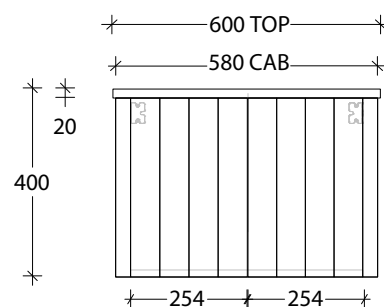

Space Saver
Plumbing Kit includedTo see the complete KADO range go to
www.reece.com.au/bathrooms

60mm Blaze Handle

160mm Hammer Handle

STANDARD SIZES

	400mm Wall Hung	600mm Wall Hung	900mm Wall Hung
Width (mm)	400	600	900
Depth (mm)	250	250	250
Height (mm)	400/392	400/392	400/392
Cherry Pie / Durasein			
Number of Doors	1	2	2
Basin Configurations	Centre	Centre / Offset	Centre / Offset

Tech Page Version 1

KADO

NEUE PETITE

400mm Centre, Wall Hung

Top View

Front View

600mm Centre / Offset, Wall Hung

Top View

Front View

900mm Centre / Offset, Wall Hung

Top View

Front View

Side View