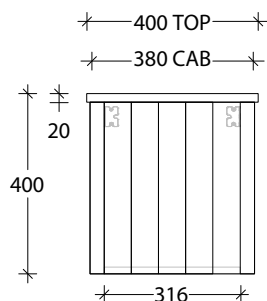

KADO

NEUE PETITE

SPECIFICATIONS

Recommended Use	Domestic, Hotel and Commercial Cherry Pie (20mm) or Durasein (12mm).
Vanity Top Material	Joy Basin included, available in Gloss or Matte White. For more information please refer to the Colour Finish and Material Variations Document.
Vanity Unit Material	MDF MR E0 (Medium Density Fibreboard, Moisture Resistant, Rated Emission Level E0)
Vanity Colour Variations	Matte White, Matte Feather Grey, Matte Milton Moon Grey and Matte Black polyurethane. (Custom polyurethane colours available, incurs a surcharge). For more information please refer to the Colour Finish and Material Variations Document.
Interior Finish	Graphite Grey
Tap Hole Availability	0 or 1 Tap Holes
Waste	Chrome Universal Plug & Waste 40mm Outlet (included). Space Saver Plumbing Kit included.
Fixing	Bolted/Screwed to the wall by a licensed tradesperson-Fixings not included.
Door(s) options	Soft-Close doors or Push-to-open doors. 400mm available left or right hand hinged.
Handle Options or Push-To-Open	Blaze Handles available in <i>Matte Black, Brushed Nickel, Matte White, Brushed Brass</i> . 160mm Hammer Handle available in <i>Brushed Brass, Brushed Nickel, Brushed Matte Black or Chrome</i> . Push-to-open doors

Space Saver
Plumbing Kit includedTo see the complete KADO range go to
www.reece.com.au/bathrooms

60mm Blaze Handle

160mm Hammer Handle

STANDARD SIZES

	400mm Wall Hung	600mm Wall Hung	900mm Wall Hung
Width (mm)	400	600	900
Depth (mm)	250	250	250
Height (mm)	400/392	400/392	400/392
Cherry Pie / Durasein			
Number of Doors	1	2	2
Basin Configurations	Centre	Centre / Offset	Centre / Offset

Tech Page Version 1

KADO

NEUE PETITE

400mm Centre, Wall Hung

Top View

Front View

600mm Centre / Offset, Wall Hung

Top View

Front View

900mm Centre / Offset, Wall Hung

Top View

Front View

Side View