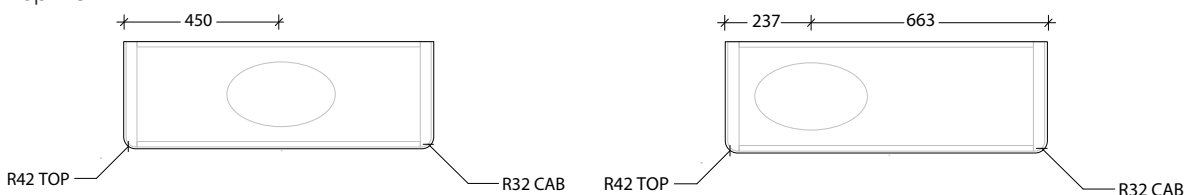

Tech Page Version 1

KADO

NEUE PETITE

400mm Centre, Wall Hung

Top View

Front View

600mm Centre / Offset, Wall Hung

Top View

Front View

900mm Centre / Offset, Wall Hung

Top View

Front View

Side View