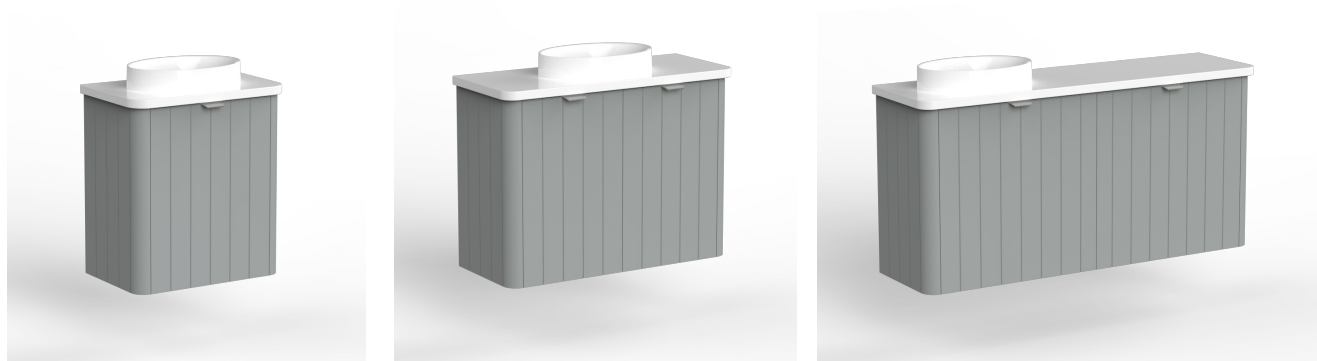

KADO

NEUE PETITE

SPECIFICATIONS

Recommended Use	Domestic, Hotel and Commercial Cherry Pie (20mm) or Durasein (12mm).
Vanity Top Material	Joy Basin included, available in Gloss or Matte White. For more information please refer to the Colour Finish and Material Variations Document.
Vanity Unit Material	MDF MR E0 (Medium Density Fibreboard, Moisture Resistant, Rated Emission Level E0)
Vanity Colour Variations	Matte White, Matte Feather Grey, Matte Milton Moon Grey and Matte Black polyurethane. (Custom polyurethane colours available, incurs a surcharge). For more information please refer to the Colour Finish and Material Variations Document.
Interior Finish	Graphite Grey
Tap Hole Availability	0 or 1 Tap Holes
Waste	Chrome Universal Plug & Waste 40mm Outlet (included). Space Saver Plumbing Kit included.
Fixing	Bolted/Screwed to the wall by a licensed tradesperson-Fixings not included.
Door(s) options	Soft-Close doors or Push-to-open doors. 400mm available left or right hand hinged.
Handle Options or Push-To-Open	Blaze Handles available in <i>Matte Black, Brushed Nickel, Matte White, Brushed Brass</i> . 160mm Hammer Handle available in <i>Brushed Brass, Brushed Nickel, Brushed Matte Black or Chrome</i> . Push-to-open doors

Space Saver
Plumbing Kit includedTo see the complete KADO range go to
www.reece.com.au/bathrooms

60mm Blaze Handle

160mm Hammer Handle

STANDARD SIZES

	400mm Wall Hung	600mm Wall Hung	900mm Wall Hung
Width (mm)	400	600	900
Depth (mm)	250	250	250
Height (mm)	400/392	400/392	400/392
Cherry Pie / Durasein			
Number of Doors	1	2	2
Basin Configurations	Centre	Centre / Offset	Centre / Offset

Tech Page Version 1

KADO

NEUE PETITE

400mm Centre, Wall Hung

Top View

Front View

600mm Centre / Offset, Wall Hung

Top View

Front View

900mm Centre / Offset, Wall Hung

Top View

Front View

Side View