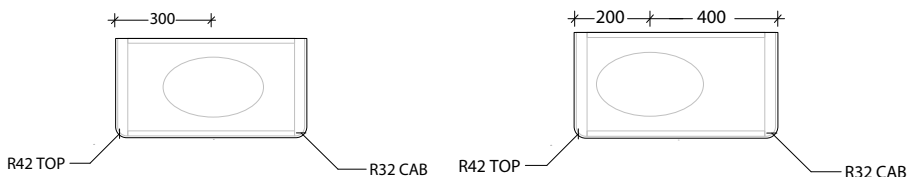

KADO

NEUE PETITE

SPECIFICATIONS

Recommended Use	Domestic, Hotel and Commercial Cherry Pie (20mm) or Durasein (12mm).
Vanity Top Material	Joy Basin included, available in Gloss or Matte White. For more information please refer to the Colour Finish and Material Variations Document.
Vanity Unit Material	MDF MR E0 (Medium Density Fibreboard, Moisture Resistant, Rated Emission Level E0)
Vanity Colour Variations	Matte White, Matte Feather Grey, Matte Milton Moon Grey and Matte Black polyurethane. (Custom polyurethane colours available, incurs a surcharge). For more information please refer to the Colour Finish and Material Variations Document.
Interior Finish	Graphite Grey
Tap Hole Availability	0 or 1 Tap Holes
Waste	Chrome Universal Plug & Waste 40mm Outlet (included). Space Saver Plumbing Kit included.
Fixing	Bolted/Screwed to the wall by a licensed tradesperson-Fixings not included.
Door(s) options	Soft-Close doors or Push-to-open doors. 400mm available left or right hand hinged.
Handle Options or Push-To-Open	Blaze Handles available in <i>Matte Black, Brushed Nickel, Matte White, Brushed Brass</i> . 160mm Hammer Handle available in <i>Brushed Brass, Brushed Nickel, Brushed Matte Black or Chrome</i> . Push-to-open doors

Tech Page Version 1

KADO

NEUE PETITE

400mm Centre, Wall Hung

Top View

Front View

600mm Centre / Offset, Wall Hung

Top View

Front View

900mm Centre / Offset, Wall Hung

Top View

Front View

Side View