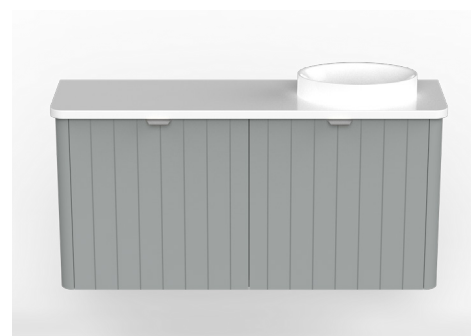

KADO

NEUE PETITE

SPECIFICATIONS

Recommended Use	Domestic, Hotel and Commercial Cherry Pie (20mm) or Durasein (12mm).
Vanity Top Material	Joy Basin included, available in Gloss or Matte White. For more information please refer to the Colour Finish and Material Variations Document.
Vanity Unit Material	MDF MR E0 (Medium Density Fibreboard, Moisture Resistant, Rated Emission Level E0)
Vanity Colour Variations	Matte White, Matte Feather Grey, Matte Milton Moon Grey and Matte Black polyurethane. (Custom polyurethane colours available, incurs a surcharge). For more information please refer to the Colour Finish and Material Variations Document.
Interior Finish	Graphite Grey
Tap Hole Availability	0 or 1 Tap Holes
Waste	Chrome Universal Plug & Waste 40mm Outlet (included). Space Saver Plumbing Kit included.
Fixing	Bolted/Screwed to the wall by a licensed tradesperson-Fixings not included.
Door(s) options	Soft-Close doors or Push-to-open doors. 400mm available left or right hand hinged.
Handle Options or Push-To-Open	Blaze Handles available in <i>Matte Black, Brushed Nickel, Matte White, Brushed Brass</i> . 160mm Hammer Handle available in <i>Brushed Brass, Brushed Nickel, Brushed Matte Black or Chrome</i> . Push-to-open doors

Space Saver
Plumbing Kit includedTo see the complete KADO range go to
www.reece.com.au/bathrooms

60mm Blaze Handle

160mm Hammer Handle

STANDARD SIZES

	400mm Wall Hung	600mm Wall Hung	900mm Wall Hung
Width (mm)	400	600	900
Depth (mm)	250	250	250
Height (mm)	400/392	400/392	400/392
Cherry Pie / Durasein			
Number of Doors	1	2	2
Basin Configurations	Centre	Centre / Offset	Centre / Offset

Tech Page Version 1

KADO

NEUE PETITE

400mm Centre, Wall Hung

Top View

Front View

600mm Centre / Offset, Wall Hung

Top View

Front View

900mm Centre / Offset, Wall Hung

Top View

Front View

Side View