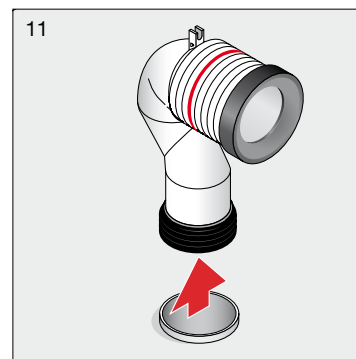

LAUFEN Pro A Rimless Close Coupled Back To Wall Back Inlet Toilet Suite (4 Star)

INSTALLATION INSTRUCTIONS

CLEANING RECOMMENDATIONS

We recommend the use of soapy water or approved cleaners. This product should not be cleaned with abrasive materials. Damage caused by any improper treatment is not covered by the product warranty - refer to Warranty document.

Plumbers, please ensure a copy of the installation instructions is left with the end user for future reference.

LAUFEN Pro A Rimless Close Coupled Back To Wall Back Inlet Toilet Suite (4 Star)

LAUFEN Pro A Rimless Close Coupled Back To Wall Back Inlet Toilet Suite (4 Star)

LAUFEN Pro A Rimless Close Coupled Back To Wall Back Inlet Toilet Suite (4 Star)

* Lubricant

* Lubricant

LAUFEN Pro A Rimless Close Coupled Back To Wall Back Inlet Toilet Suite (4 Star)

* Lubricant