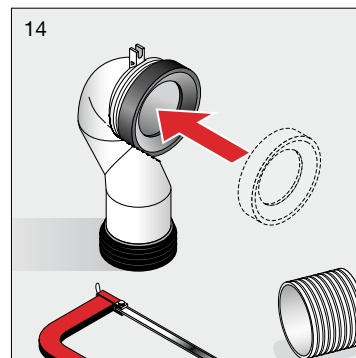

Plumbers, please ensure a copy of the installation instructions is left with the end user for future reference.

LAUFEN Pro A Rimless Close Coupled Back To Wall Back Inlet Toilet Suite (4 Star)

LAUFEN Pro A Rimless Close Coupled Back To Wall Back Inlet Toilet Suite (4 Star)

LAUFEN Pro A Rimless Close Coupled Back To Wall Back Inlet Toilet Suite (4 Star)

* Lubricant

* Lubricant

LAUFEN Pro A Rimless Close Coupled Back To Wall Back Inlet Toilet Suite (4 Star)

* Lubricant