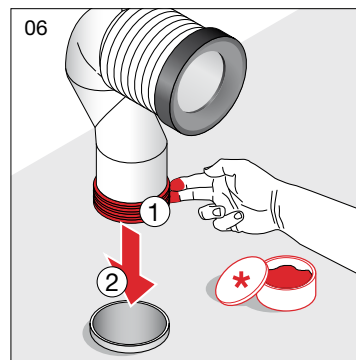

LAUFEN Pro A Rimless Close Coupled Back To Wall Back Inlet Toilet Suite (4 Star)

INSTALLATION INSTRUCTIONS

CLEANING RECOMMENDATIONS

We recommend the use of soapy water or approved cleaners. This product should not be cleaned with abrasive materials. Damage caused by any improper treatment is not covered by the product warranty - refer to Warranty document.

Plumbers, please ensure a copy of the installation instructions is left with the end user for future reference.

LAUFEN Pro A Rimless Close Coupled Back To Wall Back Inlet Toilet Suite (4 Star)

LAUFEN Pro A Rimless Close Coupled Back To Wall Back Inlet Toilet Suite (4 Star)

LAUFEN Pro A Rimless Close Coupled Back To Wall Back Inlet Toilet Suite (4 Star)

* Lubricant

* Lubricant

LAUFEN Pro A Rimless Close Coupled Back To Wall Back Inlet Toilet Suite (4 Star)

* Lubricant