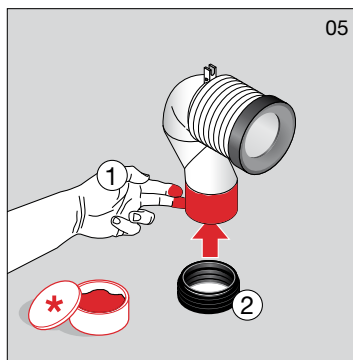

Plumbers, please ensure a copy of the installation instructions is left with the end user for future reference.

LAUFEN Pro A Rimless Close Coupled Back To Wall Back Inlet Toilet Suite (4 Star)

LAUFEN Pro A Rimless Close Coupled Back To Wall Back Inlet Toilet Suite (4 Star)

LAUFEN Pro A Rimless Close Coupled Back To Wall Back Inlet Toilet Suite (4 Star)

* Lubricant

* Lubricant

LAUFEN Pro A Rimless Close Coupled Back To Wall Back Inlet Toilet Suite (4 Star)

* Lubricant