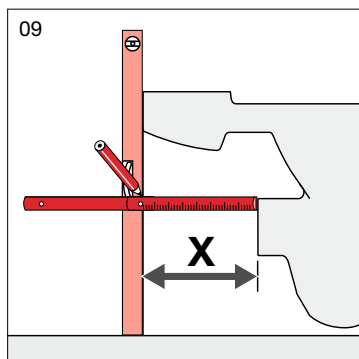

* Lubricant

* Lubricant