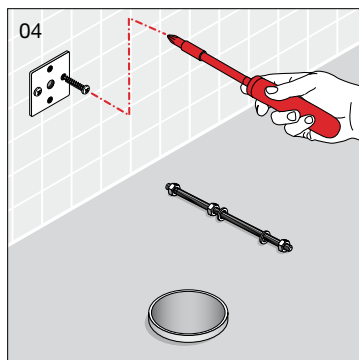

Plumbers, please ensure a copy of the installation instructions is left with the end user for future reference.

LAUFEN Pro A Rimless Close Coupled Back To Wall Back Inlet Toilet Suite (4 Star)

LAUFEN Pro A Rimless Close Coupled Back To Wall Back Inlet Toilet Suite (4 Star)

LAUFEN Pro A Rimless Close Coupled Back To Wall Back Inlet Toilet Suite (4 Star)

* Lubricant

* Lubricant

LAUFEN Pro A Rimless Close Coupled Back To Wall Back Inlet Toilet Suite (4 Star)

* Lubricant