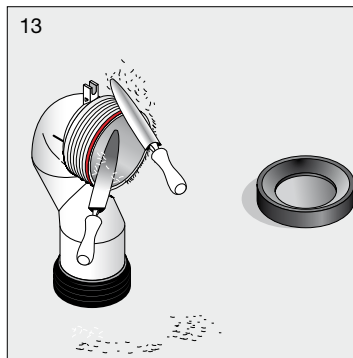

LAUFEN Pro A Rimless Close Coupled Back To Wall Back Inlet Toilet Suite (4 Star)

INSTALLATION INSTRUCTIONS

CLEANING RECOMMENDATIONS

We recommend the use of soapy water or approved cleaners. This product should not be cleaned with abrasive materials. Damage caused by any improper treatment is not covered by the product warranty - refer to Warranty document.

Plumbers, please ensure a copy of the installation instructions is left with the end user for future reference.

LAUFEN Pro A Rimless Close Coupled Back To Wall Back Inlet Toilet Suite (4 Star)

LAUFEN Pro A Rimless Close Coupled Back To Wall Back Inlet Toilet Suite (4 Star)

LAUFEN Pro A Rimless Close Coupled Back To Wall Back Inlet Toilet Suite (4 Star)

* Lubricant

* Lubricant

LAUFEN Pro A Rimless Close Coupled Back To Wall Back Inlet Toilet Suite (4 Star)

* Lubricant