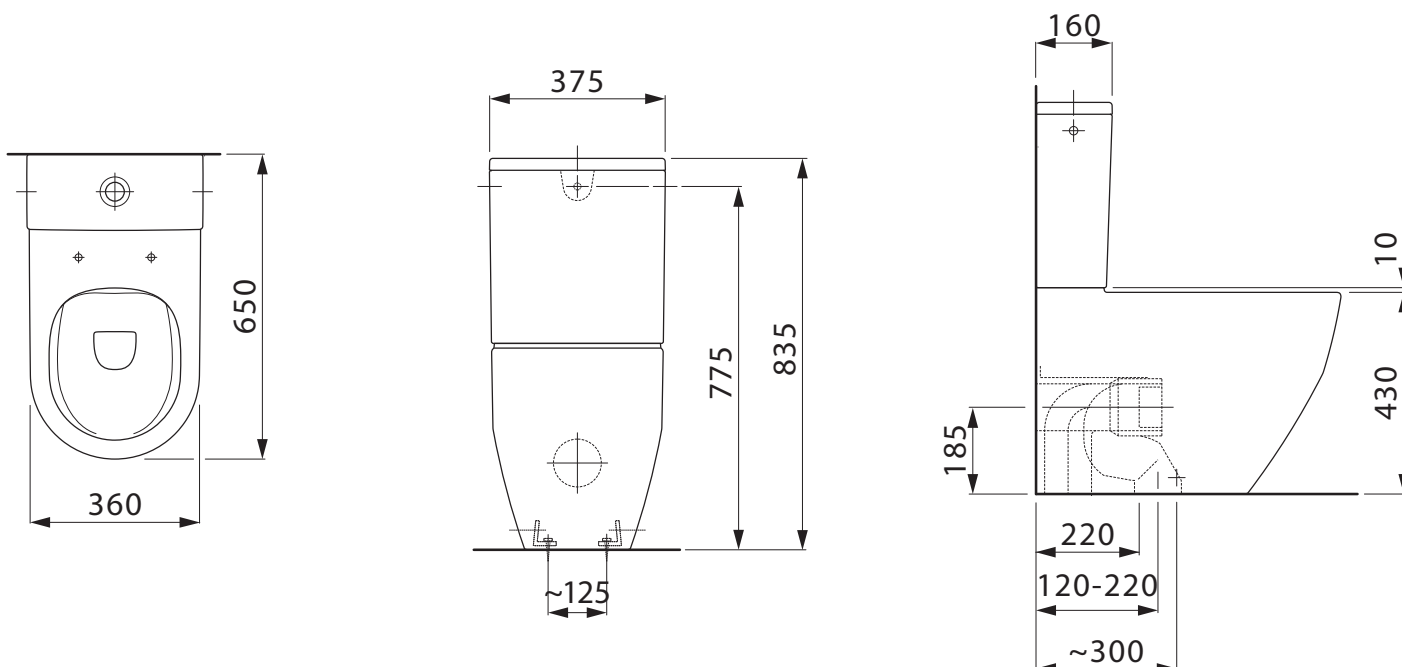

LAUFEN Pro A Rimless Close Coupled Back To Wall Back Inlet Toilet Suite (4 Star)

INSTALLATION INSTRUCTIONS

CLEANING RECOMMENDATIONS

We recommend the use of soapy water or approved cleaners. This product should not be cleaned with abrasive materials. Damage caused by any improper treatment is not covered by the product warranty - refer to Warranty document.

Plumbers, please ensure a copy of the installation instructions is left with the end user for future reference.