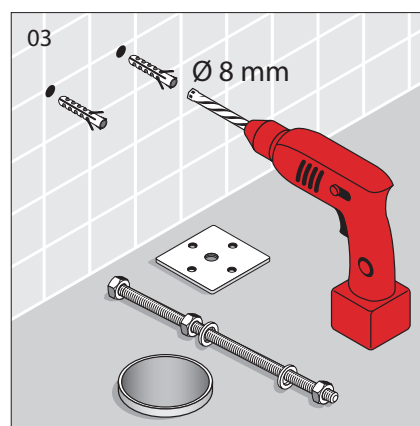

LAUFEN Pro A Rimless Close Coupled Back To Wall Back Inlet Toilet Suite (4 Star)

INSTALLATION INSTRUCTIONS

CLEANING RECOMMENDATIONS

We recommend the use of soapy water or approved cleaners. This product should not be cleaned with abrasive materials. Damage caused by any improper treatment is not covered by the product warranty - refer to Warranty document.

Plumbers, please ensure a copy of the installation instructions is left with the end user for future reference.

LAUFEN Pro A Rimless Close Coupled Back To Wall Back Inlet Toilet Suite (4 Star)

LAUFEN Pro A Rimless Close Coupled Back To Wall Back Inlet Toilet Suite (4 Star)

LAUFEN Pro A Rimless Close Coupled Back To Wall Back Inlet Toilet Suite (4 Star)

* Lubricant

* Lubricant

LAUFEN Pro A Rimless Close Coupled Back To Wall Back Inlet Toilet Suite (4 Star)

* Lubricant