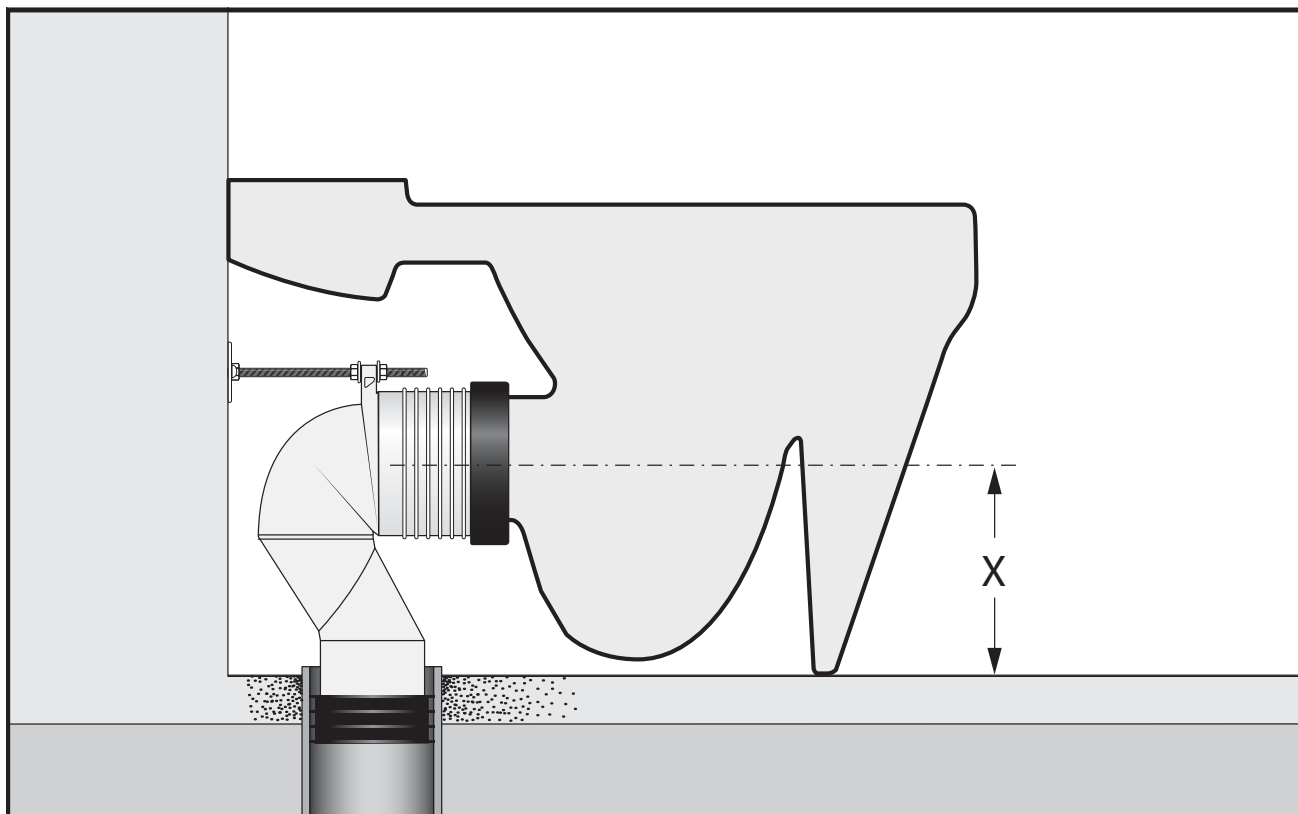

LAUFEN Pro A Rimless Close Coupled Back To Wall Back Inlet Toilet Suite (4 Star)

INSTALLATION INSTRUCTIONS

CLEANING RECOMMENDATIONS

We recommend the use of soapy water or approved cleaners. This product should not be cleaned with abrasive materials. Damage caused by any improper treatment is not covered by the product warranty - refer to Warranty document.

Plumbers, please ensure a copy of the installation instructions is left with the end user for future reference.

LAUFEN Pro A Rimless Close Coupled Back To Wall Back Inlet Toilet Suite (4 Star)

LAUFEN Pro A Rimless Close Coupled Back To Wall Back Inlet Toilet Suite (4 Star)

LAUFEN Pro A Rimless Close Coupled Back To Wall Back Inlet Toilet Suite (4 Star)

* Lubricant

* Lubricant

LAUFEN Pro A Rimless Close Coupled Back To Wall Back Inlet Toilet Suite (4 Star)

* Lubricant