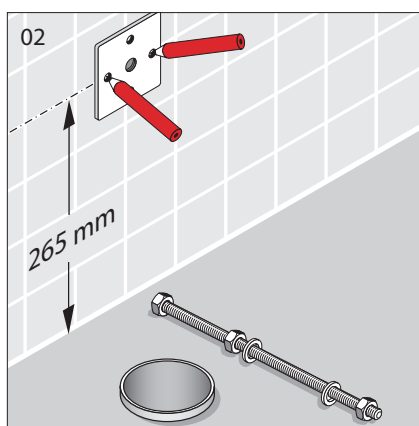

LAUFEN Pro A Rimless Close Coupled Back To Wall Back Inlet Toilet Suite (4 Star)

INSTALLATION INSTRUCTIONS

CLEANING RECOMMENDATIONS

We recommend the use of soapy water or approved cleaners. This product should not be cleaned with abrasive materials. Damage caused by any improper treatment is not covered by the product warranty - refer to Warranty document.

Plumbers, please ensure a copy of the installation instructions is left with the end user for future reference.

LAUFEN Pro A Rimless Close Coupled Back To Wall Back Inlet Toilet Suite (4 Star)

LAUFEN Pro A Rimless Close Coupled Back To Wall Back Inlet Toilet Suite (4 Star)

LAUFEN Pro A Rimless Close Coupled Back To Wall Back Inlet Toilet Suite (4 Star)

* Lubricant

* Lubricant

LAUFEN Pro A Rimless Close Coupled Back To Wall Back Inlet Toilet Suite (4 Star)

* Lubricant