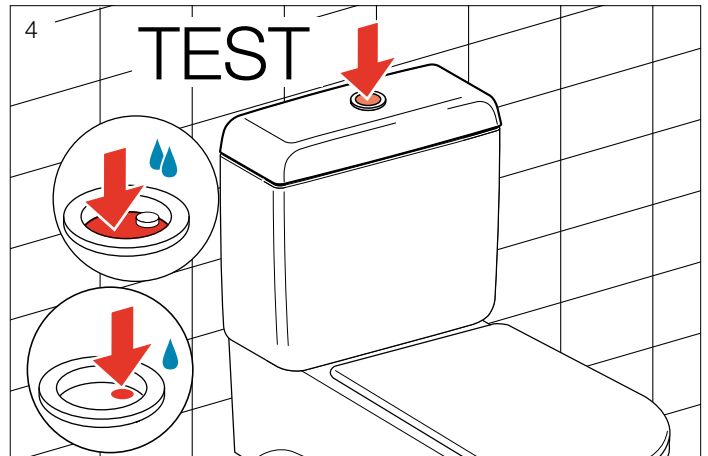

LAUFEN Pro A Rimless Close Coupled Back To Wall Back Inlet Toilet Suite (4 Star)

INSTALLATION INSTRUCTIONS

CLEANING RECOMMENDATIONS

We recommend the use of soapy water or approved cleaners. This product should not be cleaned with abrasive materials. Damage caused by any improper treatment is not covered by the product warranty - refer to Warranty document.

Plumbers, please ensure a copy of the installation instructions is left with the end user for future reference.

LAUFEN Pro A Rimless Close Coupled Back To Wall Back Inlet Toilet Suite (4 Star)

LAUFEN Pro A Rimless Close Coupled Back To Wall Back Inlet Toilet Suite (4 Star)

LAUFEN Pro A Rimless Close Coupled Back To Wall Back Inlet Toilet Suite (4 Star)

* Lubricant

* Lubricant

LAUFEN Pro A Rimless Close Coupled Back To Wall Back Inlet Toilet Suite (4 Star)

* Lubricant