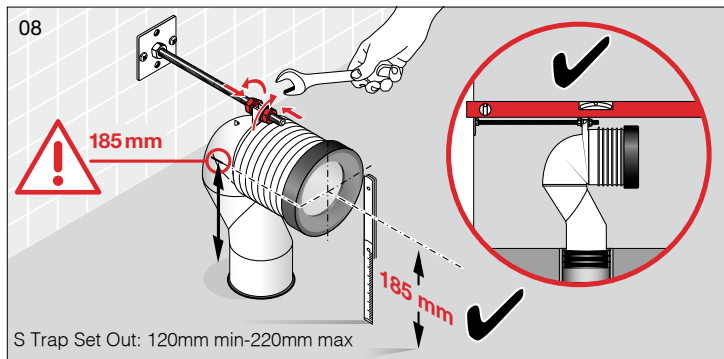

Plumbers, please ensure a copy of the installation instructions is left with the end user for future reference.

LAUFEN Pro A Rimless Close Coupled Back To Wall Back Inlet Toilet Suite (4 Star)

LAUFEN Pro A Rimless Close Coupled Back To Wall Back Inlet Toilet Suite (4 Star)

LAUFEN Pro A Rimless Close Coupled Back To Wall Back Inlet Toilet Suite (4 Star)

* Lubricant

* Lubricant

LAUFEN Pro A Rimless Close Coupled Back To Wall Back Inlet Toilet Suite (4 Star)

* Lubricant