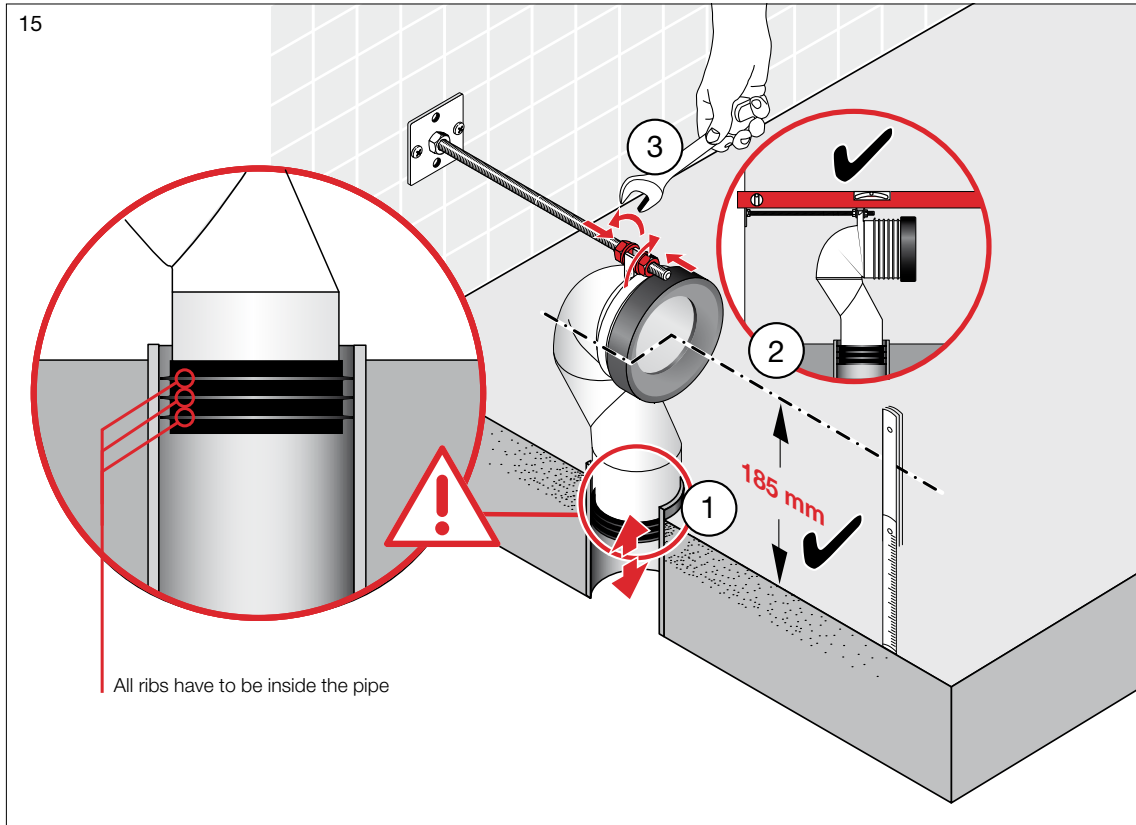

LAUFEN Pro A Rimless Close Coupled Back To Wall Back Inlet Toilet Suite (4 Star)

INSTALLATION INSTRUCTIONS

CLEANING RECOMMENDATIONS

We recommend the use of soapy water or approved cleaners. This product should not be cleaned with abrasive materials. Damage caused by any improper treatment is not covered by the product warranty - refer to Warranty document.

Plumbers, please ensure a copy of the installation instructions is left with the end user for future reference.

LAUFEN Pro A Rimless Close Coupled Back To Wall Back Inlet Toilet Suite (4 Star)

LAUFEN Pro A Rimless Close Coupled Back To Wall Back Inlet Toilet Suite (4 Star)

LAUFEN Pro A Rimless Close Coupled Back To Wall Back Inlet Toilet Suite (4 Star)

* Lubricant

* Lubricant

LAUFEN Pro A Rimless Close Coupled Back To Wall Back Inlet Toilet Suite (4 Star)

* Lubricant