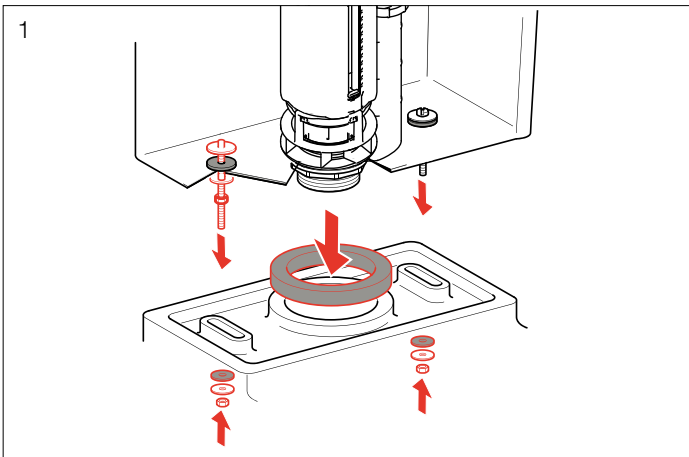

LAUFEN Pro A Rimless Close Coupled Back To Wall Back Inlet Toilet Suite (4 Star)

INSTALLATION INSTRUCTIONS

CLEANING RECOMMENDATIONS

We recommend the use of soapy water or approved cleaners. This product should not be cleaned with abrasive materials. Damage caused by any improper treatment is not covered by the product warranty - refer to Warranty document.

Plumbers, please ensure a copy of the installation instructions is left with the end user for future reference.

LAUFEN Pro A Rimless Close Coupled Back To Wall Back Inlet Toilet Suite (4 Star)

LAUFEN Pro A Rimless Close Coupled Back To Wall Back Inlet Toilet Suite (4 Star)

LAUFEN Pro A Rimless Close Coupled Back To Wall Back Inlet Toilet Suite (4 Star)

* Lubricant

* Lubricant

LAUFEN Pro A Rimless Close Coupled Back To Wall Back Inlet Toilet Suite (4 Star)

* Lubricant