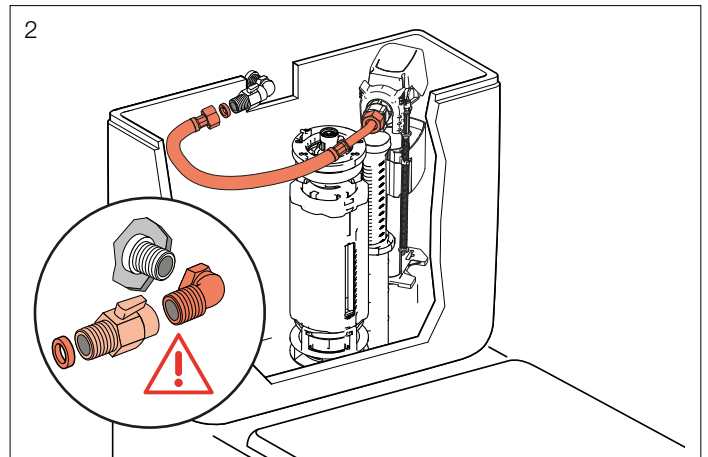

LAUFEN Pro A Rimless Close Coupled Back To Wall Back Inlet Toilet Suite (4 Star)

INSTALLATION INSTRUCTIONS

CLEANING RECOMMENDATIONS

We recommend the use of soapy water or approved cleaners. This product should not be cleaned with abrasive materials. Damage caused by any improper treatment is not covered by the product warranty - refer to Warranty document.

Plumbers, please ensure a copy of the installation instructions is left with the end user for future reference.

LAUFEN Pro A Rimless Close Coupled Back To Wall Back Inlet Toilet Suite (4 Star)

LAUFEN Pro A Rimless Close Coupled Back To Wall Back Inlet Toilet Suite (4 Star)

LAUFEN Pro A Rimless Close Coupled Back To Wall Back Inlet Toilet Suite (4 Star)

* Lubricant

* Lubricant

LAUFEN Pro A Rimless Close Coupled Back To Wall Back Inlet Toilet Suite (4 Star)

* Lubricant