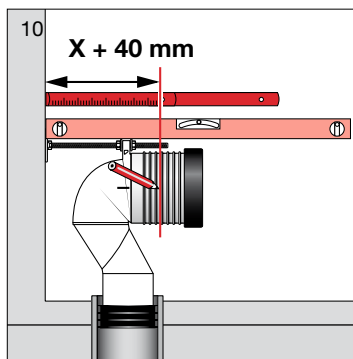

* Lubricant

* Lubricant