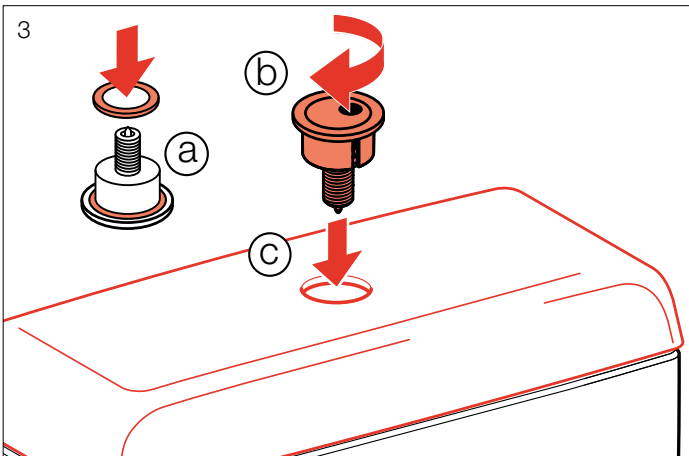

LAUFEN Pro A Rimless Close Coupled Back To Wall Back Inlet Toilet Suite (4 Star)

INSTALLATION INSTRUCTIONS

CLEANING RECOMMENDATIONS

We recommend the use of soapy water or approved cleaners. This product should not be cleaned with abrasive materials. Damage caused by any improper treatment is not covered by the product warranty - refer to Warranty document.

Plumbers, please ensure a copy of the installation instructions is left with the end user for future reference.

LAUFEN Pro A Rimless Close Coupled Back To Wall Back Inlet Toilet Suite (4 Star)

LAUFEN Pro A Rimless Close Coupled Back To Wall Back Inlet Toilet Suite (4 Star)

LAUFEN Pro A Rimless Close Coupled Back To Wall Back Inlet Toilet Suite (4 Star)

* Lubricant

* Lubricant

LAUFEN Pro A Rimless Close Coupled Back To Wall Back Inlet Toilet Suite (4 Star)

* Lubricant