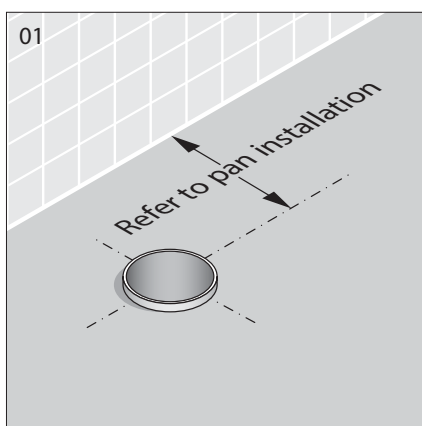

LAUFEN Pro A Rimless Close Coupled Back To Wall Back Inlet Toilet Suite (4 Star)

INSTALLATION INSTRUCTIONS

CLEANING RECOMMENDATIONS

We recommend the use of soapy water or approved cleaners. This product should not be cleaned with abrasive materials. Damage caused by any improper treatment is not covered by the product warranty - refer to Warranty document.

Plumbers, please ensure a copy of the installation instructions is left with the end user for future reference.

LAUFEN Pro A Rimless Close Coupled Back To Wall Back Inlet Toilet Suite (4 Star)

LAUFEN Pro A Rimless Close Coupled Back To Wall Back Inlet Toilet Suite (4 Star)

LAUFEN Pro A Rimless Close Coupled Back To Wall Back Inlet Toilet Suite (4 Star)

* Lubricant

* Lubricant

LAUFEN Pro A Rimless Close Coupled Back To Wall Back Inlet Toilet Suite (4 Star)

* Lubricant