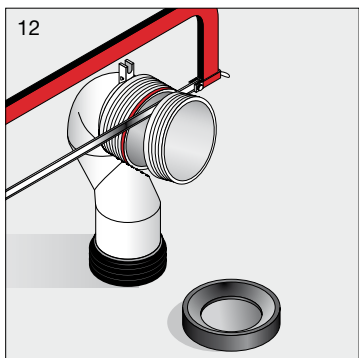

Plumbers, please ensure a copy of the installation instructions is left with the end user for future reference.

LAUFEN Pro A Rimless Close Coupled Back To Wall Back Inlet Toilet Suite (4 Star)

LAUFEN Pro A Rimless Close Coupled Back To Wall Back Inlet Toilet Suite (4 Star)

LAUFEN Pro A Rimless Close Coupled Back To Wall Back Inlet Toilet Suite (4 Star)

* Lubricant

* Lubricant

LAUFEN Pro A Rimless Close Coupled Back To Wall Back Inlet Toilet Suite (4 Star)

* Lubricant