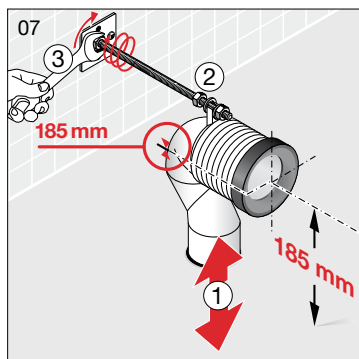

Plumbers, please ensure a copy of the installation instructions is left with the end user for future reference.

LAUFEN Pro A Rimless Close Coupled Back To Wall Back Inlet Toilet Suite (4 Star)

LAUFEN Pro A Rimless Close Coupled Back To Wall Back Inlet Toilet Suite (4 Star)

LAUFEN Pro A Rimless Close Coupled Back To Wall Back Inlet Toilet Suite (4 Star)

* Lubricant

* Lubricant

LAUFEN Pro A Rimless Close Coupled Back To Wall Back Inlet Toilet Suite (4 Star)

* Lubricant