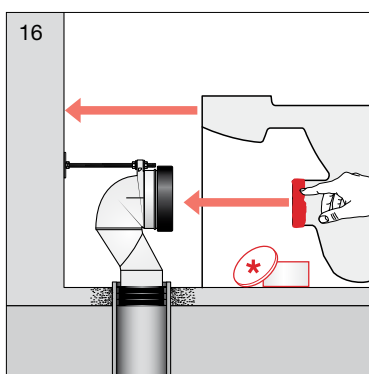

Plumbers, please ensure a copy of the installation instructions is left with the end user for future reference.

LAUFEN Pro A Rimless Close Coupled Back To Wall Back Inlet Toilet Suite (4 Star)

LAUFEN Pro A Rimless Close Coupled Back To Wall Back Inlet Toilet Suite (4 Star)

LAUFEN Pro A Rimless Close Coupled Back To Wall Back Inlet Toilet Suite (4 Star)

* Lubricant

* Lubricant

LAUFEN Pro A Rimless Close Coupled Back To Wall Back Inlet Toilet Suite (4 Star)

* Lubricant