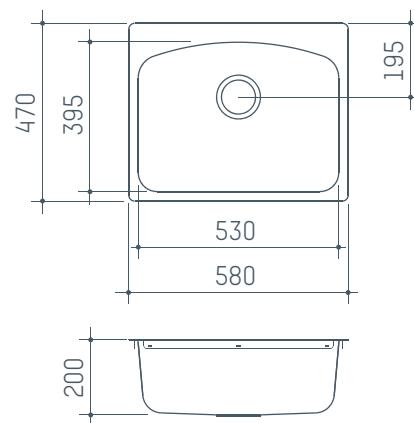

Included Accessories

Stainless Steel Basket Waste

Sink mixer sold separately. Product shown - Caroma Liano sink mixer 4 star 96135C4A

Bathroom Happiness

Visit any one of our 300 showrooms around Australia for all the latest products, concepts and inspiration to make your bathroom whatever you want it to be. And for the ultimate bathroom experience, go to one of our bathroom life™ stores where you will find the biggest range of leading Australian and international brands. Call 1800 032 566 or visit www.reece.com.au for your nearest bathroom showroom.

Due to limitations in the printing process the colours in this brochure are a guide only. The manufacturer/distributor reserves the right to vary specifications or delete models from their range without prior notification. The manufacturer/distributor takes no responsibility for printing errors. Clark troughs enjoy a 25 year product replacement warranty - domestic use only. For full warranty details visit www.reece.com.au/warranties

V4 (BROCHURE CODE 9501705)