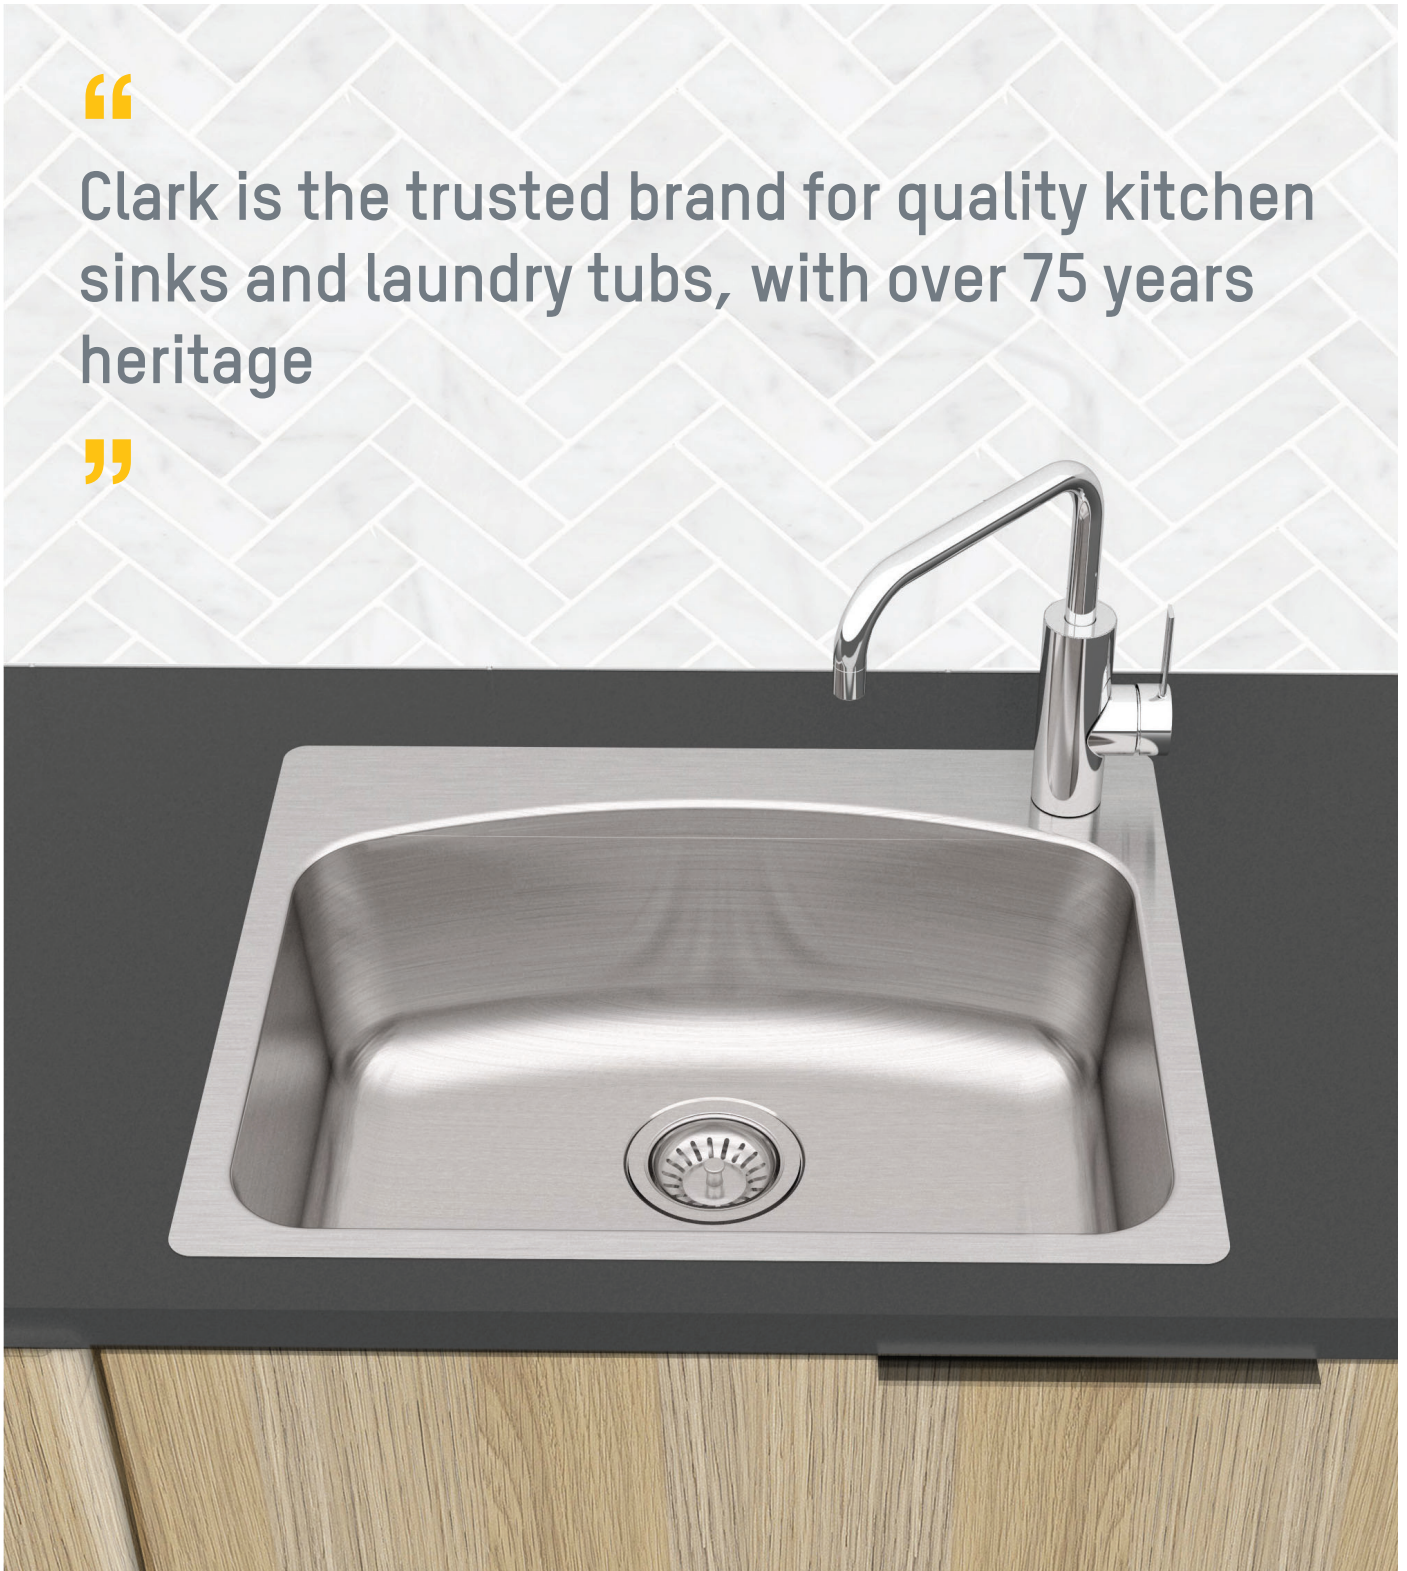

Edgeline MKII Flushline Laundry Trough

“

Clark is the trusted brand for quality kitchen sinks and laundry tubs, with over 75 years heritage

”

Edgeline MKII Flushline Laundry Trough

A contemporary, flushline laundry tub with a unique curved bowl designed to maximise capacity and add style to your laundry.