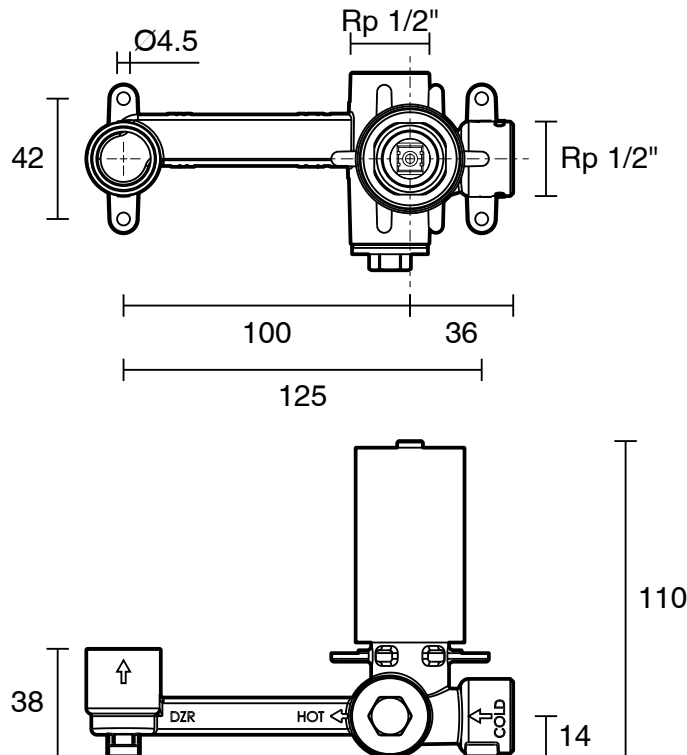

Roca Ona Wall Basin/Bath Mix Set Inwall Body Brushed Brass

13711

SPECIFICATIONS

Recommended Use	Domestic;Commercial;Hotel
Colour Category	Brass
Colour Finish	Brushed Brass
Max Continuous Working Pressure (kPa)	500
Max Continuous Working Temperature (deg C)	65
Hot Water Unit Suitability	Storage Tank;Continuous Flow

WARRANTY

Warranty - Domestic Use (Years)	15
Spare Parts & Labour (Years)	1

Please refer to Warranty Page for full Terms and Conditions

Dimensions are nominal measurements only.

CLEANING RECOMMENDATIONS:

We recommend the use of soapy water or approved cleaners. This product should not be cleaned with abrasive materials. Damage caused by any improper treatment is not covered by the product warranty. Refer to Warranty Conditions

Disclaimer: Products in this specification manual must by regulation be installed by licensed and registered trade people. The manufacturer/distributor reserves the right to vary specifications or delete models from their range without prior notification. Dimensions are nominal measurements only. Dimensions and set-outs listed are correct at time of publication however the manufacturer/distributor takes no responsibility for printing errors.

Published 08/11/2024

To see the complete Roca range go to www.reece.com.au