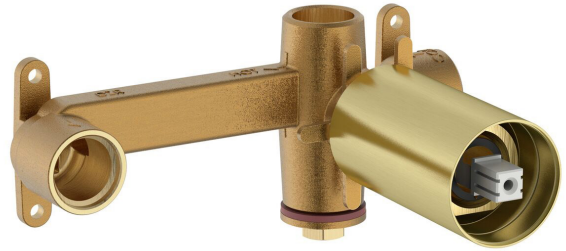

Roca Ona Wall Basin/Bath Mix Set Inwall Body Brushed Brass

13711

SPECIFICATIONS

Recommended Use	Domestic;Commercial;Hotel
Colour Category	Brass
Colour Finish	Brushed Brass
Max Continuous Working Pressure (kPa)	500
Max Continuous Working Temperature (deg C)	65
Hot Water Unit Suitability	Storage Tank;Continuous Flow

WARRANTY

Warranty - Domestic Use (Years)	15
Spare Parts & Labour (Years)	1

Please refer to Warranty Page for full Terms and Conditions

Dimensions are nominal measurements only.

CLEANING RECOMMENDATIONS:

We recommend the use of soapy water or approved cleaners. This product should not be cleaned with abrasive materials. Damage caused by any improper treatment is not covered by the product warranty. Refer to Warranty Conditions

Disclaimer: Products in this specification manual must by regulation be installed by licensed and registered trade people. The manufacturer/distributor reserves the right to vary specifications or delete models from their range without prior notification. Dimensions are nominal measurements only. Dimensions and set-outs listed are correct at time of publication however the manufacturer/distributor takes no responsibility for printing errors.

Published 08/11/2024

To see the complete Roca range go to www.reece.com.au