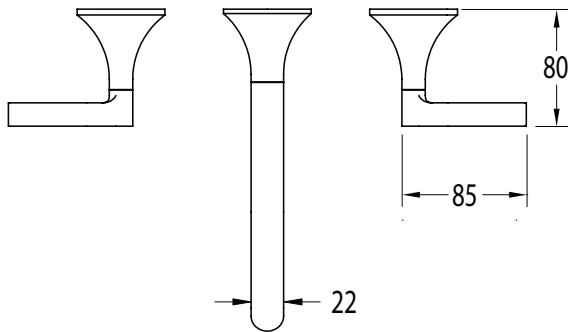

Milli Oria Wall Bath Set 215mm PVD Brushed Gunmetal
2265609

SPECIFICATIONS	
Recommended Use	Domestic, Hotel & Commercial
Colour	Gunmetal
Finish	Brushed
Material	Brass
Recommended Pressure Range	250-500kPa
Maximum Continuous Working Temperature	65 deg C
Suitable for Storage Tank Hot Water	Yes
Suitable for Continuous Flow Hot Water	Yes
Suitable for Gravity Feed Hot Water	No
WARRANTY	
Warranty - Domestic Use	15 Years
Spare Parts & Labour	12 Months
<i>Please refer to Warranty Page for full Terms and Conditions</i>	