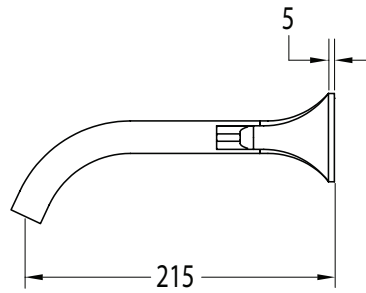

Milli Oria Wall Bath Set 215mm PVD Brushed Gunmetal
2265609

SPECIFICATIONS	
Recommended Use	Domestic, Hotel & Commercial
Colour	Gunmetal
Finish	Brushed
Material	Brass
Recommended Pressure Range	250-500kPa
Maximum Continuous Working Temperature	65 deg C
Suitable for Storage Tank Hot Water	Yes
Suitable for Continuous Flow Hot Water	Yes
Suitable for Gravity Feed Hot Water	No
WARRANTY	
Warranty - Domestic Use	15 Years
Spare Parts & Labour	12 Months
<i>Please refer to Warranty Page for full Terms and Conditions</i>	

Disclaimer: Products in this specification manual must by regulation be installed by licensed and registered trade people. The manufacturer/distributor reserves the right to vary specifications or delete models from their range without prior notification. Dimensions are nominal measurements only. Dimensions and set-outs listed are correct at time of publication however the manufacturer/distributor takes no responsibility for printing errors.