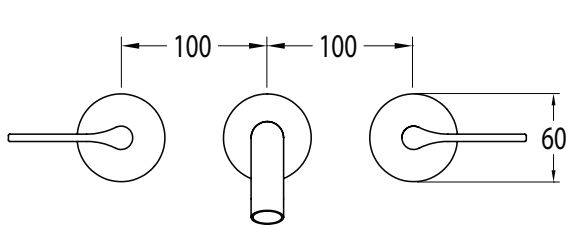

Milli Oria Wall Bath Set 215mm PVD Brushed Gunmetal
2265609

SPECIFICATIONS	
Recommended Use	Domestic, Hotel & Commercial
Colour	Gunmetal
Finish	Brushed
Material	Brass
Recommended Pressure Range	250-500kPa
Maximum Continuous Working Temperature	65 deg C
Suitable for Storage Tank Hot Water	Yes
Suitable for Continuous Flow Hot Water	Yes
Suitable for Gravity Feed Hot Water	No
WARRANTY	
Warranty - Domestic Use	15 Years
Spare Parts & Labour	12 Months
<i>Please refer to Warranty Page for full Terms and Conditions</i>	