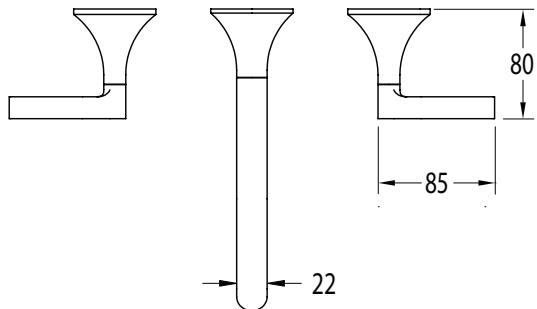

SUSSEX

Sussex Oria Wall Bath Set 215mm PVD Brushed Nickel

2265608

SPECIFICATIONS

Recommended Use	Residential;Commercial
Colour Finish	Brushed Nickel
Primary Material	DR Brass
Recommended Pressure Range	150 - 500 kPa as per AS3500
Max Continuous Working Temperature (deg C)	65
Min Continuous Working Temperature (deg C)	1

WARRANTY

Residential Use (Years)	40
Commercial Use (Years)	10

Please refer to Sussex Warranty page for full Terms and Conditions

Dimensions are nominal measurements only.

CLEANING RECOMMENDATIONS:

We recommend the use of soapy water or approved cleaners. This product should not be cleaned with abrasive materials. Damage caused by any improper treatment is not covered by the product warranty. Refer to Warranty Conditions

Disclaimer: Products in this specification manual must by regulation be installed by licensed and registered trade people. The manufacturer/distributor reserves the right to vary specifications or delete models from their range without prior notification. Dimensions are nominal measurements only. Dimensions and set-outs listed are correct at time of publication however the manufacturer/distributor takes no responsibility for printing errors.

Published 30/03/2026

To see the complete Sussex range go to www.reece.com.au