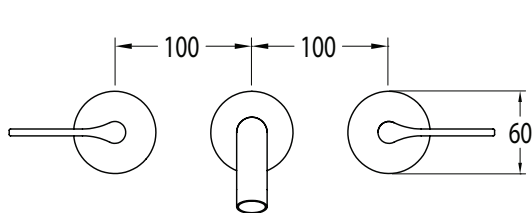

SUSSEX

Sussex Oria Wall Bath Set 215mm PVD Brushed Nickel

2265608

SPECIFICATIONS

Recommended Use	Residential;Commercial
Colour Finish	Brushed Nickel
Primary Material	DR Brass
Recommended Pressure Range	150 - 500 kPa as per AS3500
Max Continuous Working Temperature (deg C)	65
Min Continuous Working Temperature (deg C)	1

WARRANTY

Residential Use (Years)	40
Commercial Use (Years)	10

Please refer to Sussex Warranty page for full Terms and Conditions

Dimensions are nominal measurements only.

CLEANING RECOMMENDATIONS:

We recommend the use of soapy water or approved cleaners. This product should not be cleaned with abrasive materials. Damage caused by any improper treatment is not covered by the product warranty. Refer to Warranty Conditions

Disclaimer: Products in this specification manual must by regulation be installed by licensed and registered trade people. The manufacturer/distributor reserves the right to vary specifications or delete models from their range without prior notification. Dimensions are nominal measurements only. Dimensions and set-outs listed are correct at time of publication however the manufacturer/distributor takes no responsibility for printing errors.

Published 30/03/2026

To see the complete Sussex range go to www.reece.com.au