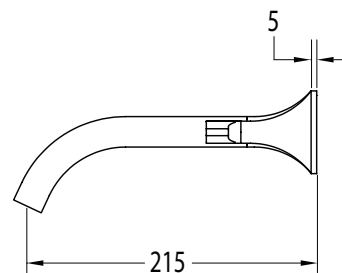

SUSSEX

Sussex Oria Wall Bath Set 215mm PVD Brushed Nickel

2265608

SPECIFICATIONS

Recommended Use	Residential;Commercial
Colour Finish	Brushed Nickel
Primary Material	DR Brass
Recommended Pressure Range	150 - 500 kPa as per AS3500
Max Continuous Working Temperature (deg C)	65
Min Continuous Working Temperature (deg C)	1

WARRANTY

Residential Use (Years)	40
Commercial Use (Years)	10

Please refer to Sussex Warranty page for full Terms and Conditions

Dimensions are nominal measurements only.

CLEANING RECOMMENDATIONS:

We recommend the use of soapy water or approved cleaners. This product should not be cleaned with abrasive materials. Damage caused by any improper treatment is not covered by the product warranty. Refer to Warranty Conditions

Disclaimer: Products in this specification manual must by regulation be installed by licensed and registered trade people. The manufacturer/distributor reserves the right to vary specifications or delete models from their range without prior notification. Dimensions are nominal measurements only. Dimensions and set-outs listed are correct at time of publication however the manufacturer/distributor takes no responsibility for printing errors.

Published 30/03/2026

To see the complete Sussex range go to www.reece.com.au