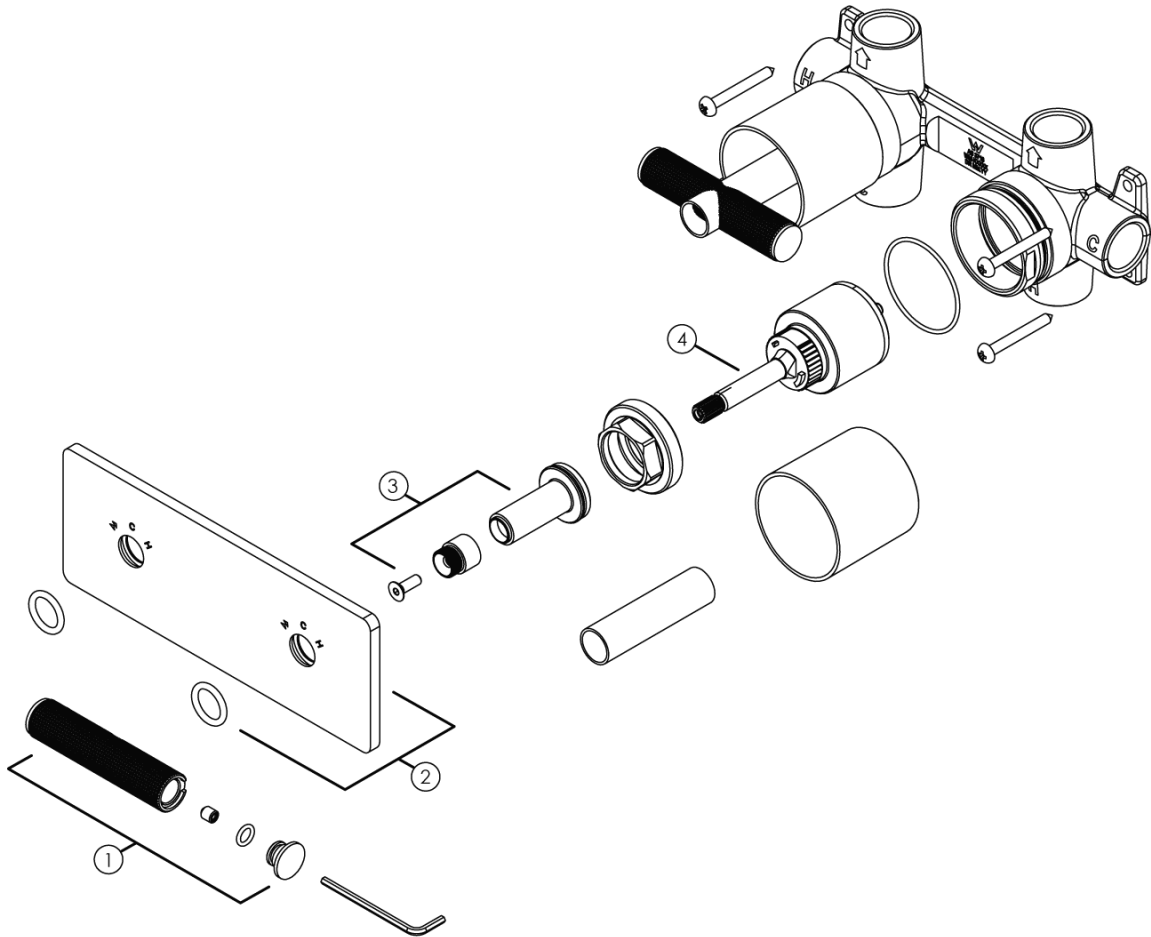

Milli Etch Progressive Dual Mixer Tap System with Square Backplate Brushed Nickel 21794

No.	Description	Code
1	Mill Etch WSS Progressive Mixer Handle Assy	30081
2	Milli Etch Twin Mixer Progressive Backplate Assy	29797
3	Milli Etch Wall System Spline & Sleeve Assy	30114
4	Milli Etch WSS Progressive Cartridge GN-35P-SQM	29967