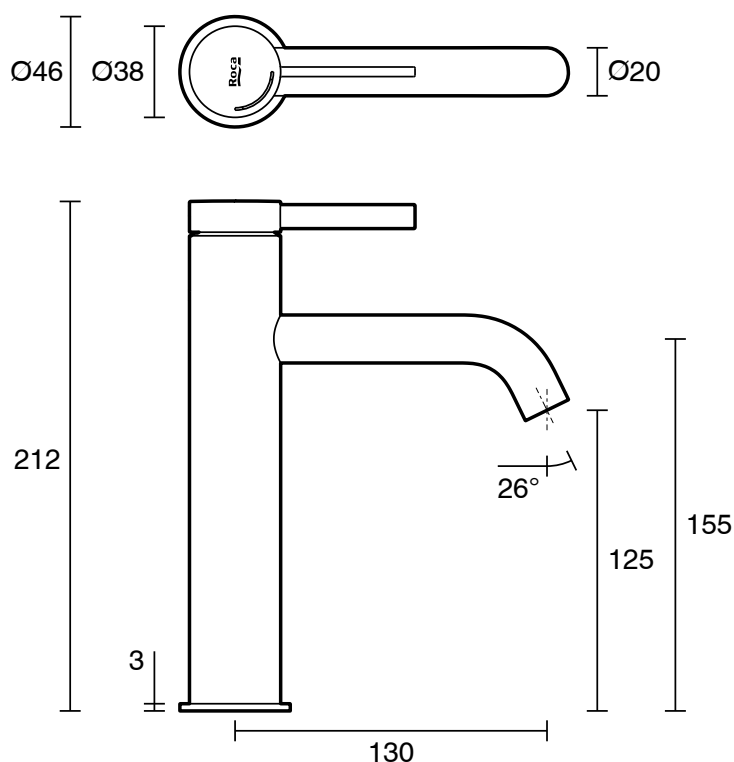

Roca Ona Medium Height Basin Mixer Tap Brushed Brass (6 Star)

13686

| SPECIFICATIONS | |
|--|------------------------------|
| Recommended Use | Domestic;Commercial;Hotel |
| Colour Category | Brass |
| Colour Finish | Brushed Brass |
| Max Continuous Working Pressure (kPa) | 500 |
| Max Continuous Working Temperature (deg C) | 65 |
| Hot Water Unit Suitability | Storage Tank;Continuous Flow |
| WARRANTY | |
| Warranty - Domestic Use (Years) | 15 |
| Spare Parts & Labour (Years) | 1 |
| <i>Please refer to Warranty Page for full Terms and Conditions</i> | |

Disclaimer: Products in this specification manual must by regulation be installed by licensed and registered trade people. The manufacturer/distributor reserves the right to vary specifications or delete models from their range without prior notification. Dimensions are nominal measurements only. Dimensions and set-outs listed are correct at time of publication however the manufacturer/distributor takes no responsibility for printing errors.