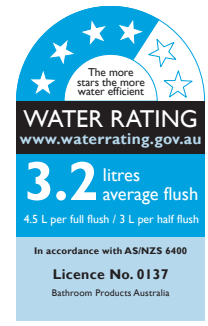

Roca Ona Close Coupled Back To Wall Rimless Bottom Inlet Toilet Suite with Soft Close Quick Release Toilet Seat White (4 Star)

10048

SPECIFICATIONS	
Recommended Use	Domestic, Hotel & Commercial
Pan Material	Vitreous China
Toilet Seat Material	Urea
Weight of Pan	30.5 kg
Weight of Cistern	13.18 kg
Water Inlet Position	Bottom Inlet
Toilet Seat Type	Soft Close Quick Release
Rim Configuration	Rimless
Outlet Type	Universal S & P
WARRANTY	
Warranty - Domestic Use	15 Years
Spare Parts & Labour	12 Months
<i>Please refer to Warranty Page for full Terms and Conditions</i>	