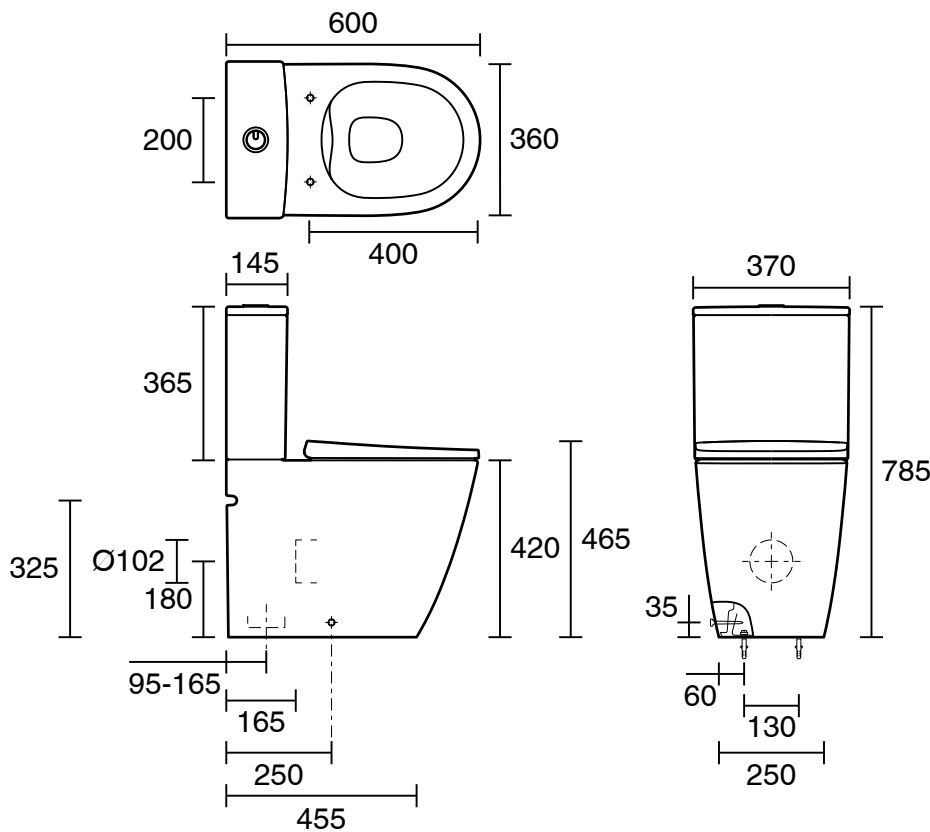

Roca Ona Close Coupled Back To Wall Rimless Bottom Inlet Toilet Suite with Soft Close Quick Release Toilet Seat White (4 Star)

10048

SPECIFICATIONS	
Recommended Use	Domestic, Hotel & Commercial
Pan Material	Vitreous China
Toilet Seat Material	Urea
Weight of Pan	30.5 kg
Weight of Cistern	13.18 kg
Water Inlet Position	Bottom Inlet
Toilet Seat Type	Soft Close Quick Release
Rim Configuration	Rimless
Outlet Type	Universal S & P
WARRANTY	
Warranty - Domestic Use	15 Years
Spare Parts & Labour	12 Months
<i>Please refer to Warranty Page for full Terms and Conditions</i>	

Disclaimer: Products in this specification manual must by regulation be installed by licensed and registered trade people. The manufacturer/distributor reserves the right to vary specifications or delete models from their range without prior notification. Dimensions are nominal measurements only. Dimensions and set-outs listed are correct at time of publication however the manufacturer/distributor takes no responsibility for printing errors.