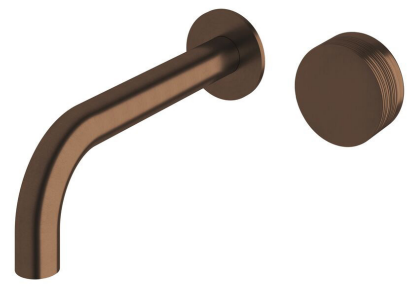

SUSSEX

**Sussex Pure Progressive Wall Bath Mixer Tap System 200mm with Cirque Textured Handle
PVD Brushed Bronze
9511024**

SPECIFICATIONS

Recommended Use	Residential;Commercial
Colour Finish	Brushed Bronze
Primary Material	DR Brass
Recommended Pressure Range	150 - 500 kPa as per AS3500
Max Continuous Working Temperature (deg C)	65
Min Continuous Working Temperature (deg C)	1

WARRANTY

Residential Use (Years)	40
Commercial Use (Years)	10

Please refer to Sussex Warranty page for full Terms and Conditions

Dimensions are nominal measurements only.

CLEANING RECOMMENDATIONS:

We recommend the use of soapy water or approved cleaners. This product should not be cleaned with abrasive materials. Damage caused by any improper treatment is not covered by the product warranty. Refer to Warranty Conditions

Disclaimer: Products in this specification manual must by regulation be installed by licensed and registered trade people. The manufacturer/distributor reserves the right to vary specifications or delete models from their range without prior notification. Dimensions are nominal measurements only. Dimensions and set-outs listed are correct at time of publication however the manufacturer/distributor takes no responsibility for printing errors.

Published 01/04/2026

To see the complete Sussex range go to www.reece.com.au