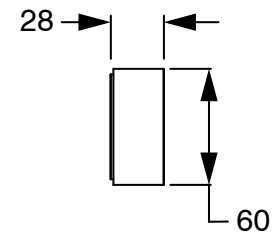

SUSSEX

**Sussex Pure Progressive Wall Bath Mixer Tap System 200mm with Cirque Textured Handle
PVD Brushed Bronze
9511024**

SPECIFICATIONS

Recommended Use	Residential;Commercial
Colour Finish	Brushed Bronze
Primary Material	DR Brass
Recommended Pressure Range	150 - 500 kPa as per AS3500
Max Continuous Working Temperature (deg C)	65
Min Continuous Working Temperature (deg C)	1

WARRANTY

Residential Use (Years)	40
Commercial Use (Years)	10

Please refer to Sussex Warranty page for full Terms and Conditions

Dimensions are nominal measurements only.

CLEANING RECOMMENDATIONS:

We recommend the use of soapy water or approved cleaners. This product should not be cleaned with abrasive materials. Damage caused by any improper treatment is not covered by the product warranty. Refer to Warranty Conditions

Disclaimer: Products in this specification manual must by regulation be installed by licensed and registered trade people. The manufacturer/distributor reserves the right to vary specifications or delete models from their range without prior notification. Dimensions are nominal measurements only. Dimensions and set-outs listed are correct at time of publication however the manufacturer/distributor takes no responsibility for printing errors.

Published 01/04/2026

To see the complete Sussex range go to www.reece.com.au