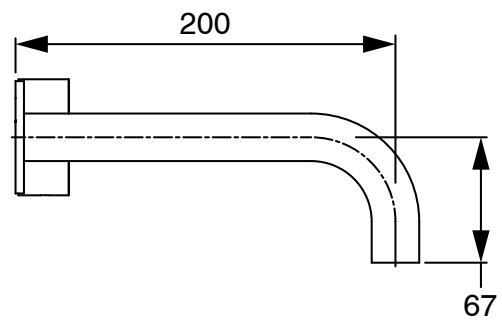

SUSSEX

**Sussex Pure Progressive Wall Bath Mixer Tap System 200mm with Cirque Textured Handle
PVD Brushed Bronze
9511024**

SPECIFICATIONS

Recommended Use	Residential;Commercial
Colour Finish	Brushed Bronze
Primary Material	DR Brass
Recommended Pressure Range	150 - 500 kPa as per AS3500
Max Continuous Working Temperature (deg C)	65
Min Continuous Working Temperature (deg C)	1

WARRANTY

Residential Use (Years)	40
Commercial Use (Years)	10

Please refer to Sussex Warranty page for full Terms and Conditions

Dimensions are nominal measurements only.

CLEANING RECOMMENDATIONS:

We recommend the use of soapy water or approved cleaners. This product should not be cleaned with abrasive materials. Damage caused by any improper treatment is not covered by the product warranty. Refer to Warranty Conditions

Disclaimer: Products in this specification manual must by regulation be installed by licensed and registered trade people. The manufacturer/distributor reserves the right to vary specifications or delete models from their range without prior notification. Dimensions are nominal measurements only. Dimensions and set-outs listed are correct at time of publication however the manufacturer/distributor takes no responsibility for printing errors.

Published 01/04/2026

To see the complete Sussex range go to www.reece.com.au