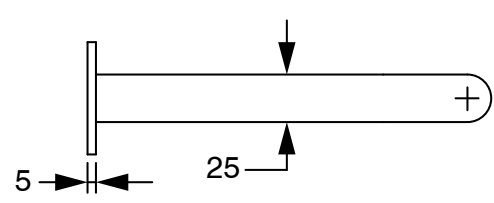

SUSSEX

**Sussex Pure Progressive Wall Bath Mixer Tap System 200mm with Cirque Textured Handle
PVD Brushed Bronze
9511024**

SPECIFICATIONS

Recommended Use	Residential;Commercial
Colour Finish	Brushed Bronze
Primary Material	DR Brass
Recommended Pressure Range	150 - 500 kPa as per AS3500
Max Continuous Working Temperature (deg C)	65
Min Continuous Working Temperature (deg C)	1

WARRANTY

Residential Use (Years)	40
Commercial Use (Years)	10

Please refer to Sussex Warranty page for full Terms and Conditions

Dimensions are nominal measurements only.

CLEANING RECOMMENDATIONS:

We recommend the use of soapy water or approved cleaners. This product should not be cleaned with abrasive materials. Damage caused by any improper treatment is not covered by the product warranty. Refer to Warranty Conditions

Disclaimer: Products in this specification manual must by regulation be installed by licensed and registered trade people. The manufacturer/distributor reserves the right to vary specifications or delete models from their range without prior notification. Dimensions are nominal measurements only. Dimensions and set-outs listed are correct at time of publication however the manufacturer/distributor takes no responsibility for printing errors.

Published 01/04/2026

To see the complete Sussex range go to www.reece.com.au