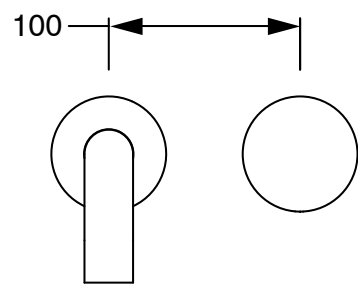

SUSSEX

**Sussex Pure Progressive Wall Bath Mixer Tap System 200mm with Cirque Textured Handle
PVD Brushed Bronze
9511024**

SPECIFICATIONS

Recommended Use	Residential;Commercial
Colour Finish	Brushed Bronze
Primary Material	DR Brass
Recommended Pressure Range	150 - 500 kPa as per AS3500
Max Continuous Working Temperature (deg C)	65
Min Continuous Working Temperature (deg C)	1

WARRANTY

Residential Use (Years)	40
Commercial Use (Years)	10

Please refer to Sussex Warranty page for full Terms and Conditions

Dimensions are nominal measurements only.

CLEANING RECOMMENDATIONS:

We recommend the use of soapy water or approved cleaners. This product should not be cleaned with abrasive materials. Damage caused by any improper treatment is not covered by the product warranty. Refer to Warranty Conditions

Disclaimer: Products in this specification manual must by regulation be installed by licensed and registered trade people. The manufacturer/distributor reserves the right to vary specifications or delete models from their range without prior notification. Dimensions are nominal measurements only. Dimensions and set-outs listed are correct at time of publication however the manufacturer/distributor takes no responsibility for printing errors.

Published 01/04/2026

To see the complete Sussex range go to www.reece.com.au