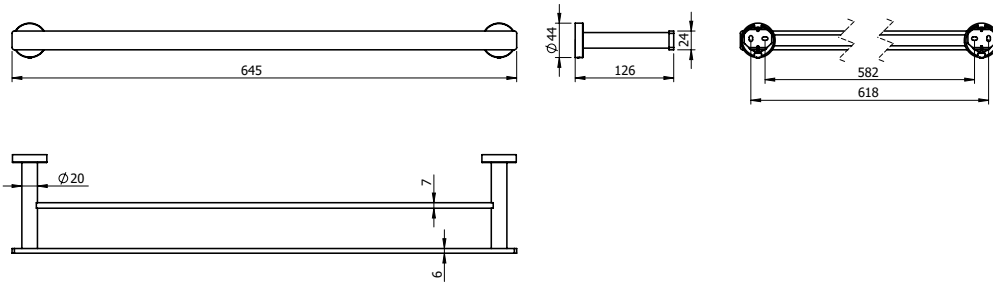

Milli Marle Edit Double Towel Rail 600mm Brushed Gunmetal

9510643

SPECIFICATIONS

Recommended Use	Domestic, Hotel & Commercial
Colour	Brushed Gunmetal
Material	Aluminium

WARRANTY

Replacement Only - Domestic Use 15 Years

Please refer to Warranty Page for full Terms and Conditions

Dimensions are nominal measurements only.

CLEANING RECOMMENDATIONS:

We recommend the use of soapy water or approved cleaners. This product should not be cleaned with abrasive materials. Damage caused by any improper treatment is not covered by the product warranty. Refer to Warranty Conditions

Disclaimer: Products in this specification manual must by regulation be installed by licensed and registered trade people. The manufacturer/distributor reserves the right to vary specifications or delete models from their range without prior notification. Dimensions are nominal measurements only. Dimensions and set-outs listed are correct at time of publication however the manufacturer/distributor takes no responsibility for printing errors.

Published 25/03/2022

To see the complete Milli range go to
www.reece.com.au