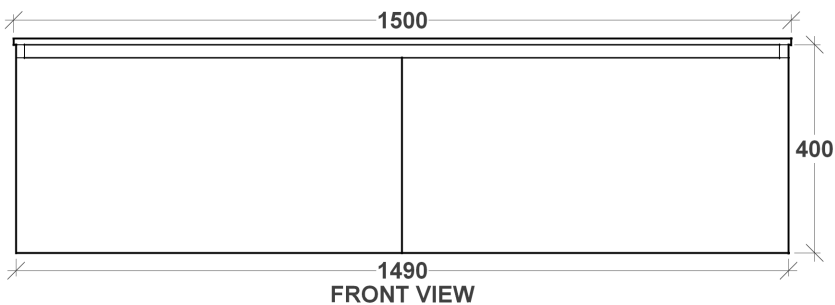

KADO

Kado Arc Timber Vanity - All Drawer

SINGLE DRAWER

Dimensions are nominal measurements only.