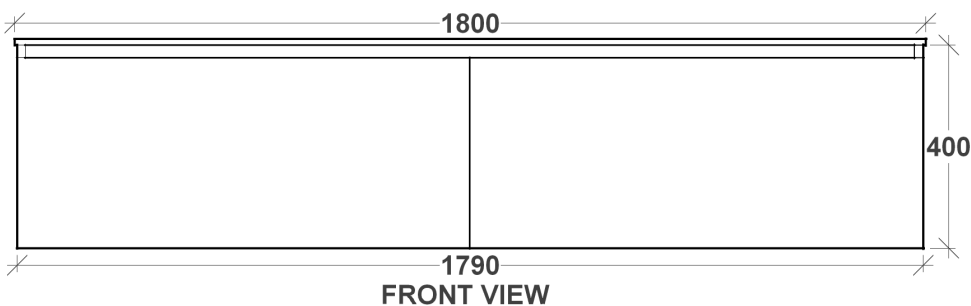

KADO

Kado Arc Timber Vanity - All Drawer

SINGLE DRAWER

Dimensions are nominal measurements only.