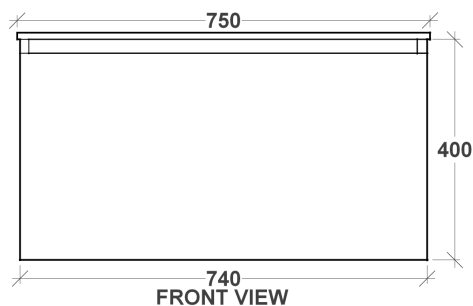

KADO

Kado Arc Timber Vanity - All Drawer

SINGLE DRAWER

Dimensions are nominal measurements only.