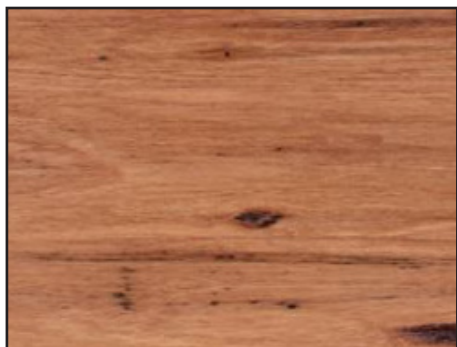

KADO

Kado Arc Timber Vanity - All Drawer

SOLID TIMBER TOP (32MM) & VANITY FINISH (18MM)

These timbers have been sourced from sustainable managed forests that comply with the Australian Forestry Standards

Australian Chestnut