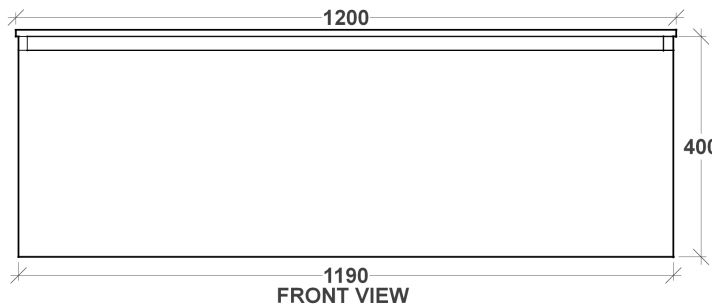

KADO

Kado Arc Timber Vanity - All Drawer

SINGLE DRAWER

Dimensions are nominal measurements only.