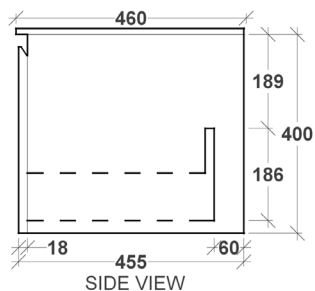

KADO

Kado Arc Timber Vanity - All Drawer

SINGLE DRAWER

Dimensions are nominal measurements only.