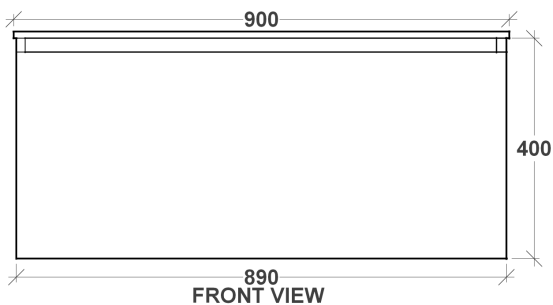

KADO

Kado Arc Timber Vanity - All Drawer

SINGLE DRAWER

Dimensions are nominal measurements only.