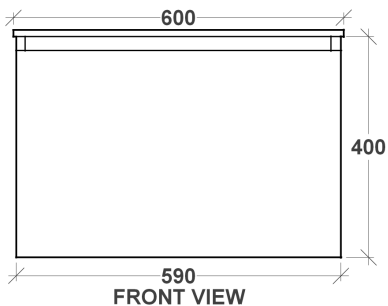

KADO

Kado Arc Timber Vanity - All Drawer

SINGLE DRAWER

Dimensions are nominal measurements only.