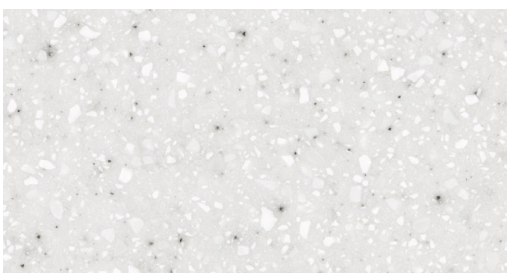

KADO

Kado Arc Timber Vanity - All Drawer

SPECIFICATIONS

Recommended Use	Domestic, hotel and commercial.
Vanity Top Material	Solid Timber (32mm) or Corian (12mm) Basin sold separately
Vanity Unit Material	Sustainably sourced solid timber(external), MDF MR E0 (Medium Density Fibreboard, Moisture Resistant, Rated Emission Level E0)(Internal)
Vanity Colour	Australian Chestnut or Red Tulip Oak
Basin	Basin sold separately
Cabinet Interior	Woodgrain Moisture Resistant MDF
Tap Hole availability	0, 1 or 3 Tap Holes (pending basin selection)
Opening	Finger pull
Drawers	Full extension soft close drawer

Australian Chestnut

Red Tulip Oak

CORIAN® TOP (12MM)

The original solid surface made from acrylic & alumina.

Glacier White

Antarctica

Everest

Artista Canvas