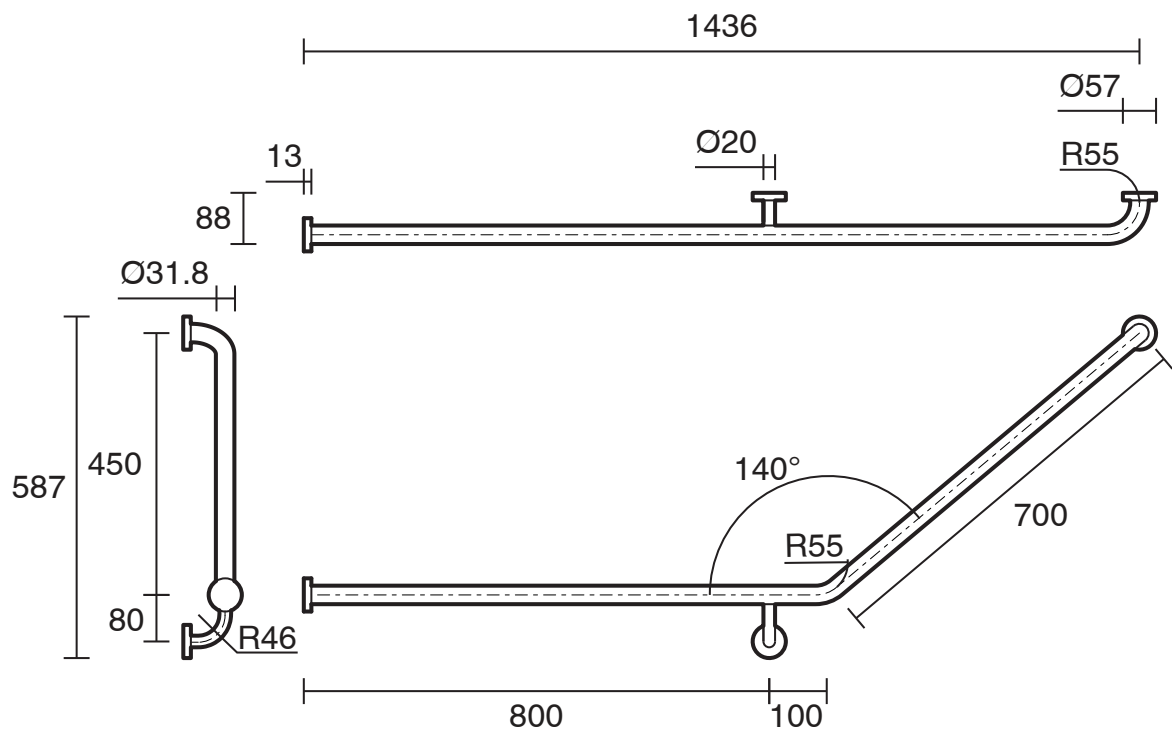

Mobi 900 x 700mm x 140 Degree Left Hand Corner Grab Rail Satin Stainless Steel

9501874

SPECIFICATIONS

Recommended Use	Domestic;Hotel;Commercial
Material	Stainless Steel 304
Colour	Satin Stainless Steel
Mounting	Wall

WARRANTY

Warranty - Domestic Use (Years)	7
Spare Parts & Labour (Years)	1

Please refer to Warranty Page for full Terms and Conditions

Dimensions are nominal measurements only.

CLEANING RECOMMENDATIONS:

We recommend the use of soapy water or approved cleaners. This product should not be cleaned with abrasive materials. Damage caused by any improper treatment is not covered by the product warranty. Refer to Warranty Conditions

Disclaimer: Products in this specification manual must by regulation be installed by licensed and registered trade people. The manufacturer/distributor reserves the right to vary specifications or delete models from their range without prior notification. Dimensions are nominal measurements only. Dimensions and set-outs listed are correct at time of publication however the manufacturer/distributor takes no responsibility for printing errors.

Published 25/03/2025

To see the complete Mobi range go to www.reece.com.au