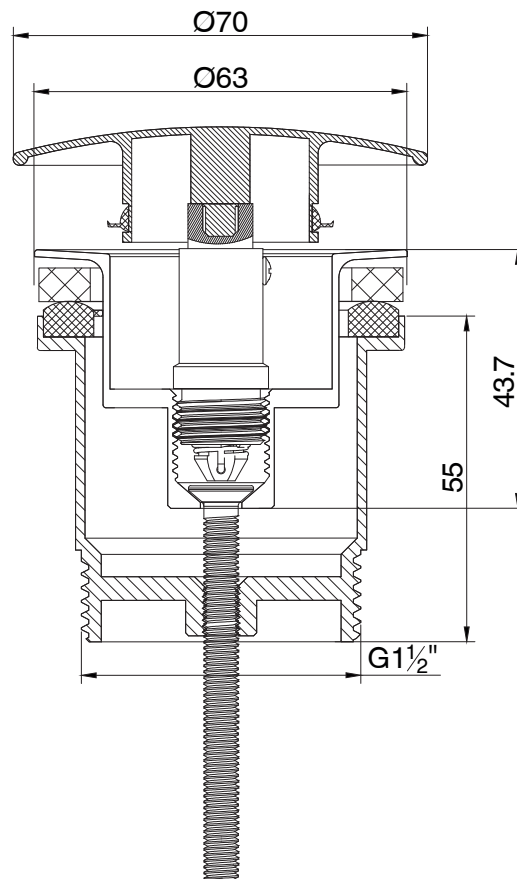

mizu

Mizu Drift Universal 40mm Dome Pop Up Plug & Waste Brushed Brass

9512374

SPECIFICATIONS	
Recommended Use	Domestic, Hotel & Commercial
Material	Brass
Colour	Brushed Brass
WARRANTY	
Replacement Only - Domestic Use	12 Months
<i>Please refer to Warranty Page for full Terms and Conditions</i>	

Disclaimer: Products in this specification manual must by regulation be installed by licensed and registered trade people. The manufacturer/distributor reserves the right to vary specifications or delete models from their range without prior notification. Dimensions are nominal measurements only. Dimensions and set-outs listed are correct at time of publication however the manufacturer/distributor takes no responsibility for printing errors.