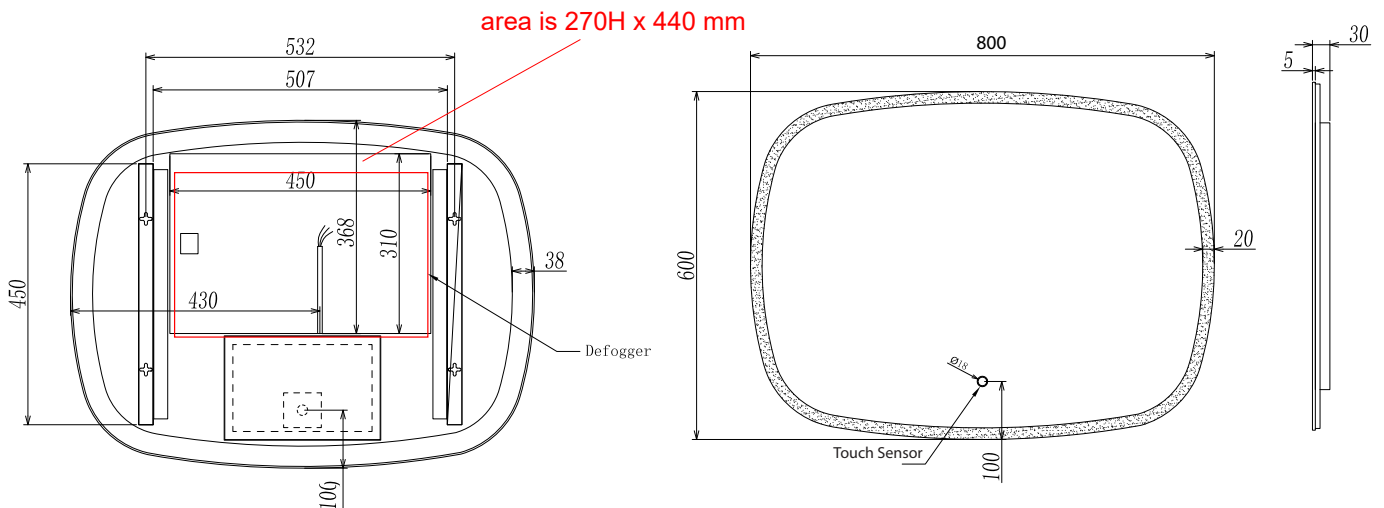

Kado Lussi LED Mirror 600 x 800

SPECIFICATIONS

Description	Backlit LED Mirror with Defogger
Recommended Use	Domestic, Hotel & Commercial
Material	Glass Mirror Plexiglass Edge Safety Film Backing Copper Free
Sensor	Illuminated ON/OFF touch sensor
LED Colours	4000K Warm White 6000K Cold White
Voltage	240 V AC 50HZ
Wattage	LED Module: 21.9 watts Defogger: 34.9 watts
IP Rating	IP44
Standards	AS/NZS 60598 AS/NZS CISPR-15 AS/NZS 2208

WARRANTY

Warranty - Domestic Use	12 Months
Spare Parts & Labour	12 Months

Please refer to Warranty Page for full Terms and Conditions

CLEANING RECOMMENDATIONS

We recommend the use of a soft dry cloth. This product should not be cleaned with abrasive materials or cleaning agents. Damage caused by improper treatment is not covered by the product warranty - refer to warranty conditions on the last page.

Dimensions are nominal measurements only.

Disclaimer: Products in this specification manual must by regulation be installed by licensed and registered trade people. The manufacturer/distributor reserves the right to vary specifications or delete models from their range without prior notification. Dimensions are nominal measurements only. Dimensions and set-outs listed are correct at time of publication however the manufacturer/distributor takes no responsibility for printing errors.

Published 15/06/2021