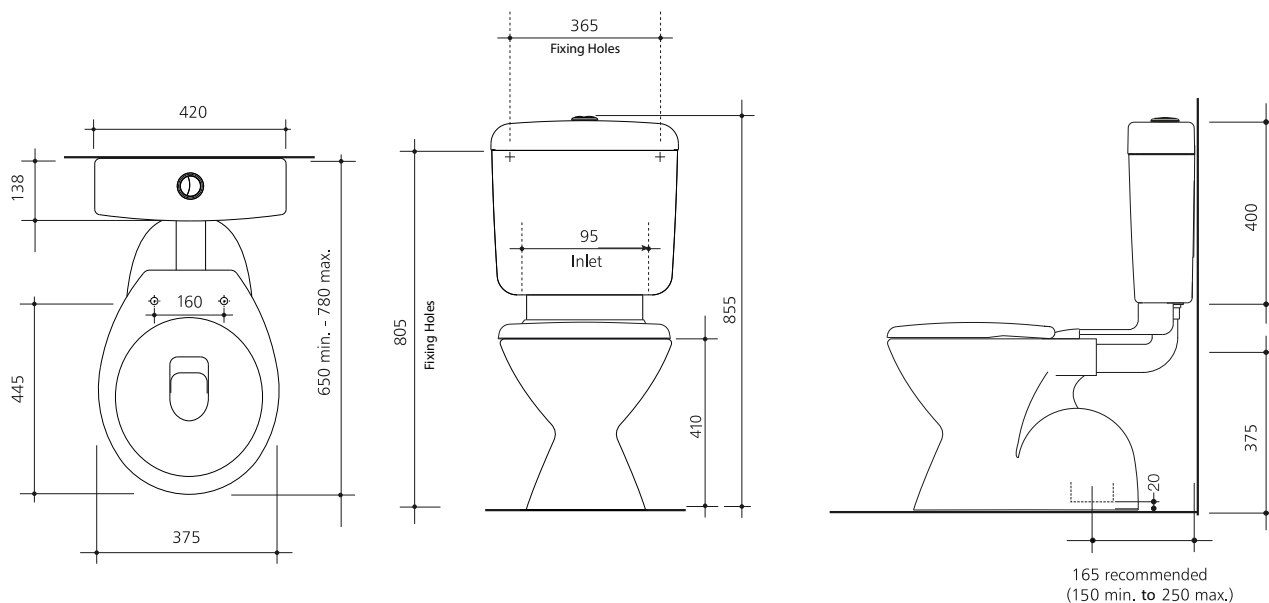

Posh Solus MK2 Low Level Link Plastic Toilet Suite S Trap (4 Star)

SPECIFICATIONS

Recommended Use	Domestic, Hotel and Commercial
Material	Cistern, Seat & Link: Plastic Pan: Vitreous China
Colour Availability	White
Water Inlet	Left or Right Bottom Inlet
Pan Trap	S Trap Only
Standards	AS 1172

WARRANTY

Warranty - Domestic Use	10 Years
Spare Parts	12 Months

Please refer to Warranty Page for full Terms and Conditions

Dimensions are nominal measurements only.

CLEANING RECOMMENDATIONS

We recommend the use of soapy water or approved cleaners.

This product should not be cleaned with abrasive materials.

Damage caused by any improper treatment is not covered by the product warranty. Refer to Warranty Conditions.

Published 08/10/2020