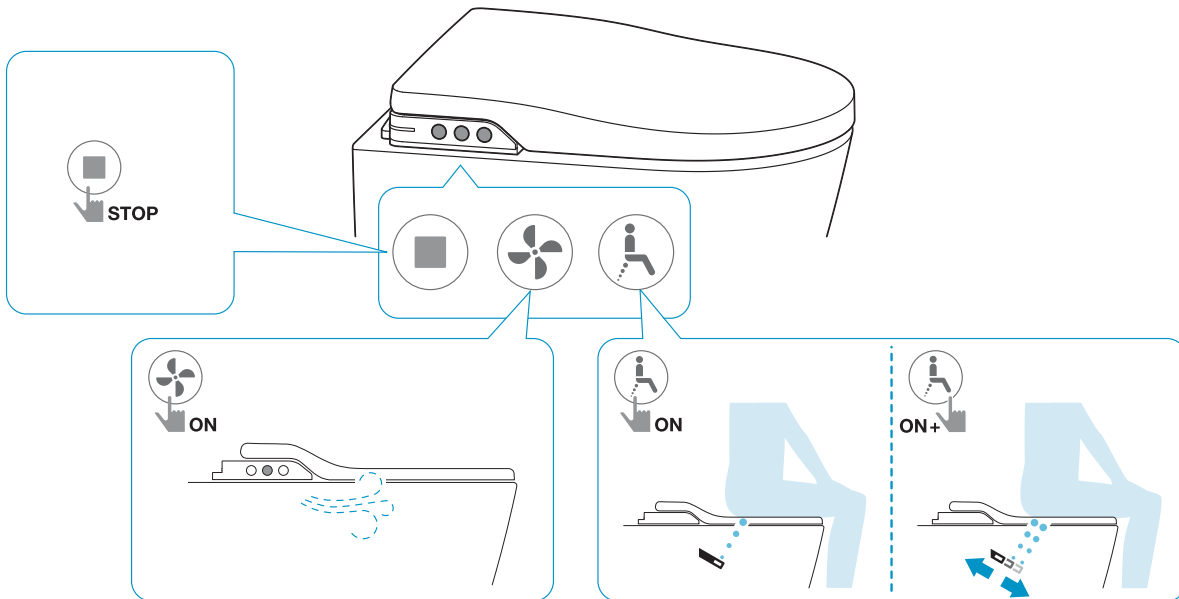

IN-WASH (R) INSPIRA SMART TOILET CLOSE COUPLED BACK TO WALL (4*)

QUICK HOW TO USE GUIDE

IN-WASH® INSPIRA SMART TOILET

WARNING

KEEP OUT OF REACH OF CHILDREN
This product contains button / coin cell batteries. Keep new and used batteries away from children. A swallowed button or coin cell battery can cause internal chemical burns and death in as little as two hours. Dispose of unused batteries immediately. If you think batteries might have been swallowed or placed inside any part of the body, seek immediate medical attention.

'WARNING' This product includes a button/coin battery and can cause serious injuries if it is swallowed or placed inside any part of the body. Immediately call the 24-hour Poisons Information Centre on 13 11 26 (Australia) or National Poisons Centre on 0800 764 766 (New Zealand) for fast, expert advice.