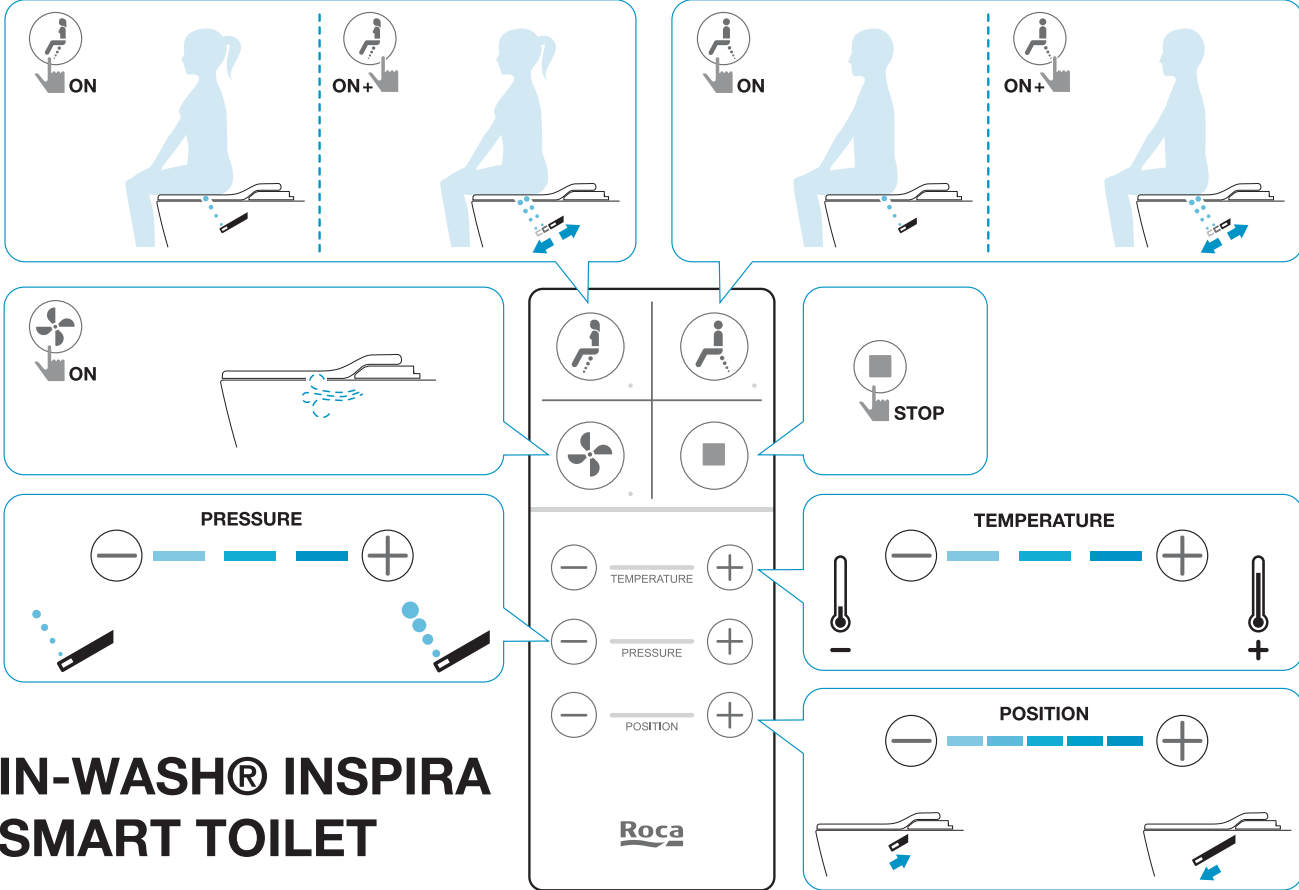

IN-WASH (R) INSPIRA SMART TOILET CLOSE COUPLED BACK TO WALL (4*)

QUICK HOW TO USE GUIDE

IN-WASH® INSPIRA SMART TOILET

WARNING

KEEP OUT OF REACH OF CHILDREN
This product contains button / coin cell batteries. Keep new and used batteries away from children. A swallowed button or coin cell battery can cause internal chemical burns and death in as little as two hours. Dispose of unused batteries immediately. If you think batteries might have been swallowed or placed inside any part of the body, seek immediate medical attention.