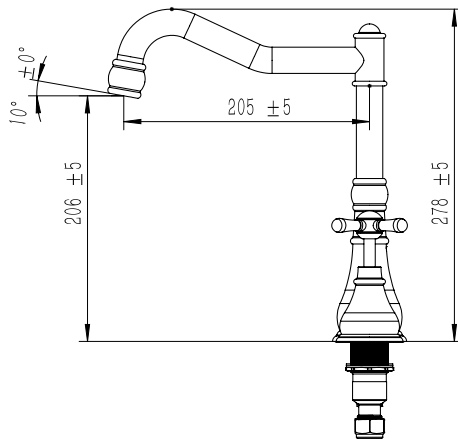

Milli Voir Hob English Kitchen / Spa Set Cross Handle Brushed Gunmetal (4 Star)

2265550

SPECIFICATIONS

Recommended Use	Domestic, hotel and commercial
Colour	Gunmetal
Material	DR Brass
Recommended Pressure Range	150 - 500 kPa
Max Continuous Working Pressure	500 kPa
Max Continuous Working Temperature	80 deg C
Suitable for Storage Tank Hot Water	Yes
Suitable for Continuous Flow Hot Water	Yes
Suitable for Gravity Feed Hot Water	No

WARRANTY

Warranty - Domestic Use	15 Years
Spare Parts & Labour	12 Months

Please refer to Warranty Page for full Terms and Conditions