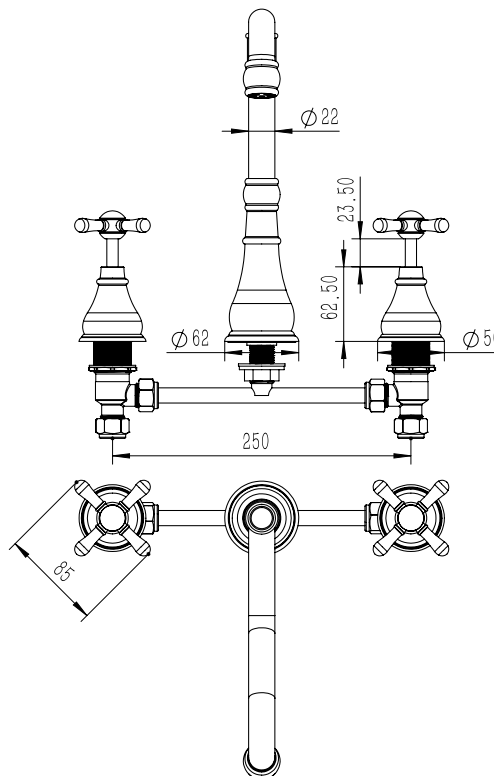

Milli Voir Hob English Kitchen / Spa Set Cross Handle Brushed Gunmetal (4 Star)

2265550

SPECIFICATIONS

Recommended Use	Domestic, hotel and commercial
Colour	Gunmetal
Material	DR Brass
Recommended Pressure Range	150 - 500 kPa
Max Continuous Working Pressure	500 kPa
Max Continuous Working Temperature	80 deg C
Suitable for Storage Tank Hot Water	Yes
Suitable for Continuous Flow Hot Water	Yes
Suitable for Gravity Feed Hot Water	No

WARRANTY

Warranty - Domestic Use	15 Years
Spare Parts & Labour	12 Months

Please refer to Warranty Page for full Terms and Conditions