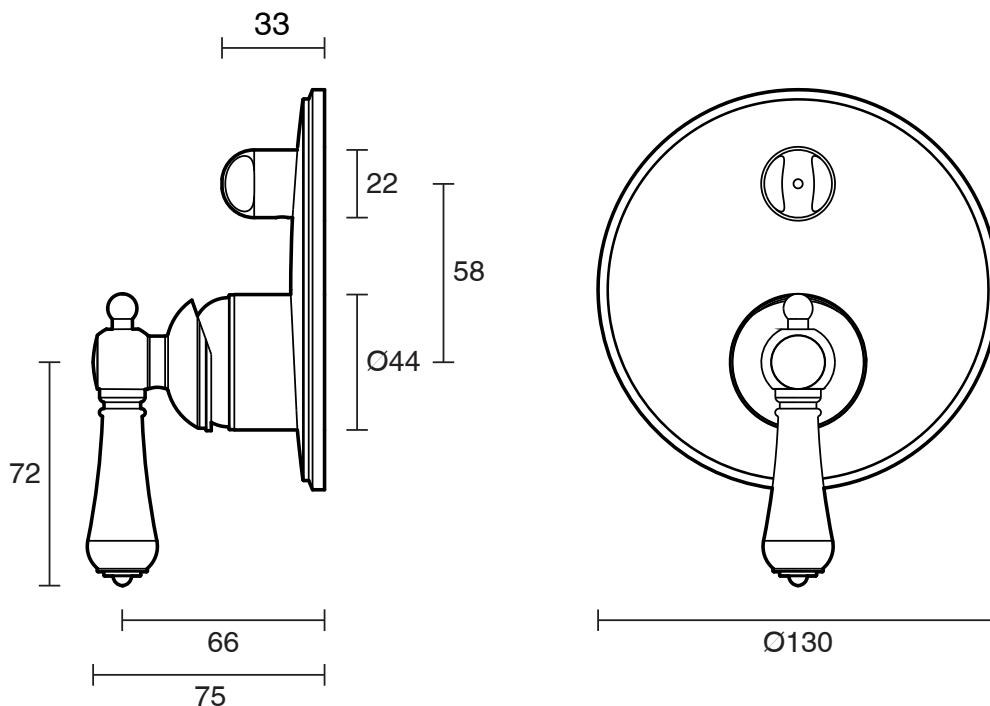

KADO

Kado Era Shower Mixer with Diverter Porcelain Handle Chrome

2263703

SPECIFICATIONS	
Recommended Use	Domestic, Hotel & Commercial
Colour	Chrome with Porcelain Handles
Finish	Polished
Material	DR Brass
Recommended Pressure Range	150 - 500 kPa
Maximum Continuous Working Temperature	80 deg C
Suitable for Storage Tank Hot Water	Yes
Suitable for Continuous Flow Hot Water	Yes
Suitable for Gravity Feed Hot Water	No
WARRANTY	
Warranty - Domestic Use	10 Years
Spare Parts & Labour	12 Months
<i>Please refer to Warranty Page for full Terms and Conditions</i>	

Disclaimer: Products in this specification manual must by regulation be installed by licensed and registered trade people. The manufacturer/distributor reserves the right to vary specifications or delete models from their range without prior notification. Dimensions are nominal measurements only. Dimensions and set-outs listed are correct at time of publication however the manufacturer/distributor takes no responsibility for printing errors.