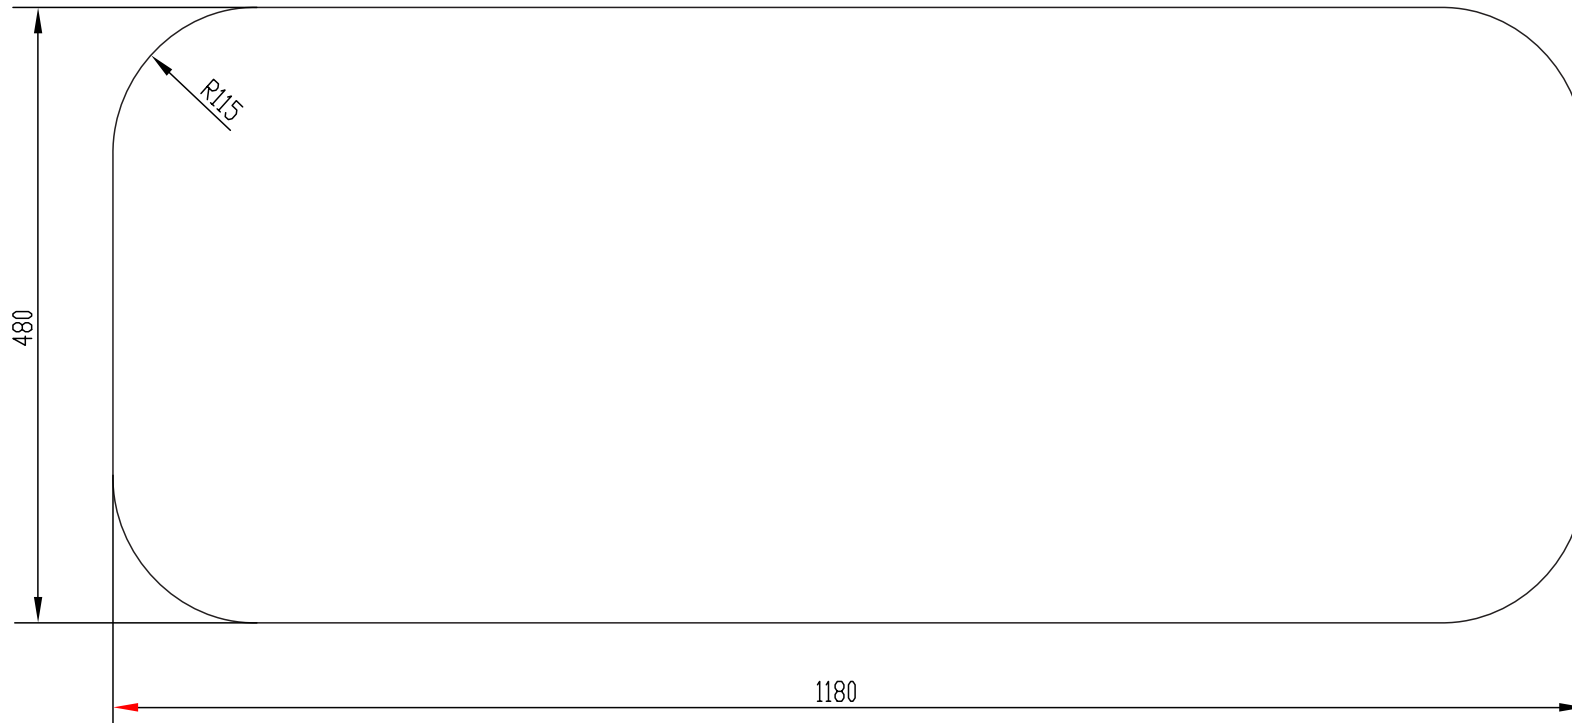

**Base MK3 1 3/4 Bowl Sink 1 Taphole  
Left/Right Hand Bowl 1200mm Stainless Steel**

**Cut Out Template**

**Important: This cut-out template is for guideline purpose only, always use template supplied with the product.**