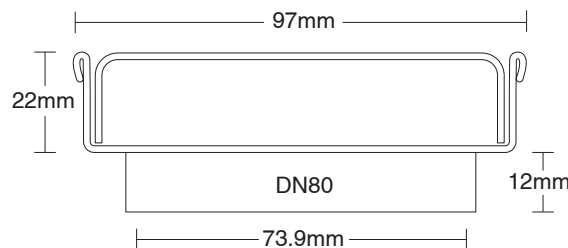

KADO

Kado Lux Floor Waste 97mm DN80 Matte White

951021

SPECIFICATIONS

Recommended Use	Domestic, Hotel & Commercial
Material	Stainless Steel (316 Grade)
Colour	Matte White
Finish	Powdercoat

WARRANTY

Warranty - Domestic Use	10 Years
Spare Parts & Labour	12 Months

Please refer to Warranty Page for full Terms and Conditions

Dimensions are nominal measurements only.

CLEANING RECOMMENDATIONS:

We recommend the use of soapy water or approved cleaners. This product should not be cleaned with abrasive materials. Damage caused by any improper treatment is not covered by the product warranty. Refer to Warranty Conditions

Disclaimer: Products in this specification manual must by regulation be installed by licensed and registered trade people. The manufacturer/distributor reserves the right to vary specifications or delete models from their range without prior notification. Dimensions are nominal measurements only. Dimensions and set-outs listed are correct at time of publication however the manufacturer/distributor takes no responsibility for printing errors.

Published 27/09/2021

To see the complete Kado range go to www.reece.com.au

WaterMark
ATS 5200.040.2005
21254