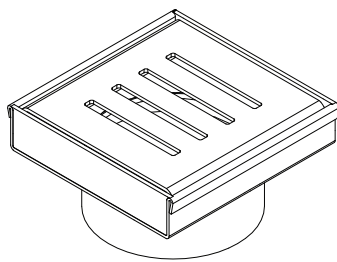

KADO

Kado Lux Floor Waste 97mm DN80 Matte White

951021

SPECIFICATIONS

Recommended Use	Domestic, Hotel & Commercial
Material	Stainless Steel (316 Grade)
Colour	Matte White
Finish	Powdercoat

WARRANTY

Warranty - Domestic Use	10 Years
Spare Parts & Labour	12 Months

Please refer to Warranty Page for full Terms and Conditions

Dimensions are nominal measurements only.

CLEANING RECOMMENDATIONS:

We recommend the use of soapy water or approved cleaners. This product should not be cleaned with abrasive materials. Damage caused by any improper treatment is not covered by the product warranty. Refer to Warranty Conditions

Disclaimer: Products in this specification manual must by regulation be installed by licensed and registered trade people. The manufacturer/distributor reserves the right to vary specifications or delete models from their range without prior notification. Dimensions are nominal measurements only. Dimensions and set-outs listed are correct at time of publication however the manufacturer/distributor takes no responsibility for printing errors.

Published 27/09/2021

To see the complete Kado range go to www.reece.com.au

WaterMark
ATS 5200.040.2005
21254