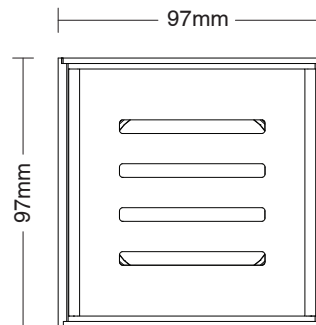

KADO

Kado Lux Floor Waste 97mm DN80 Matte White

951021

SPECIFICATIONS

Recommended Use	Domestic, Hotel & Commercial
Material	Stainless Steel (316 Grade)
Colour	Matte White
Finish	Powdercoat

WARRANTY

Warranty - Domestic Use	10 Years
Spare Parts & Labour	12 Months

Please refer to Warranty Page for full Terms and Conditions

Dimensions are nominal measurements only.

CLEANING RECOMMENDATIONS:

We recommend the use of soapy water or approved cleaners. This product should not be cleaned with abrasive materials. Damage caused by any improper treatment is not covered by the product warranty. Refer to Warranty Conditions

Disclaimer: Products in this specification manual must by regulation be installed by licensed and registered trade people. The manufacturer/distributor reserves the right to vary specifications or delete models from their range without prior notification. Dimensions are nominal measurements only. Dimensions and set-outs listed are correct at time of publication however the manufacturer/distributor takes no responsibility for printing errors.

Published 27/09/2021

To see the complete Kado range go to www.reece.com.au

WaterMark
ATS 5200.040.2005
21254