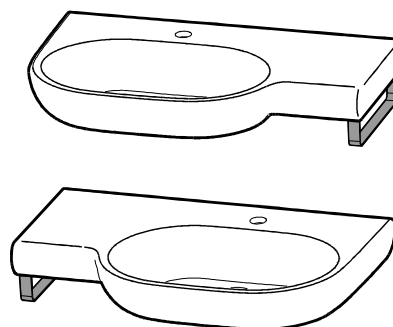

ROCA

MERIDIAN WALL BASIN SIDE TOWEL RAIL

Dimensions are nominal measurements only.

SPECIFICATIONS

Recommended Use	Domestic, hotel or commercial
Material	304 Stainless Steel
Colour	Chrome
Weight	0.5kg
Suitable For	Meridian Wall Basin 350 Meridian Wall Basin 600 Meridian Wall Basin 750 LH and RH Meridian Wall Basin 850 Meridian Wall Basin 1000
Fixing	Toggles and screws supplied

Tech Page Version 1

Roca

reece

ROCA MERIDIAN WALL BASIN SIDE TOWEL RAIL

INSTALLATION INSTRUCTIONS

Meridian Wall Basin 750 LH and RH

Plumbers, please ensure a copy of the installation instructions is left with the end user for future reference