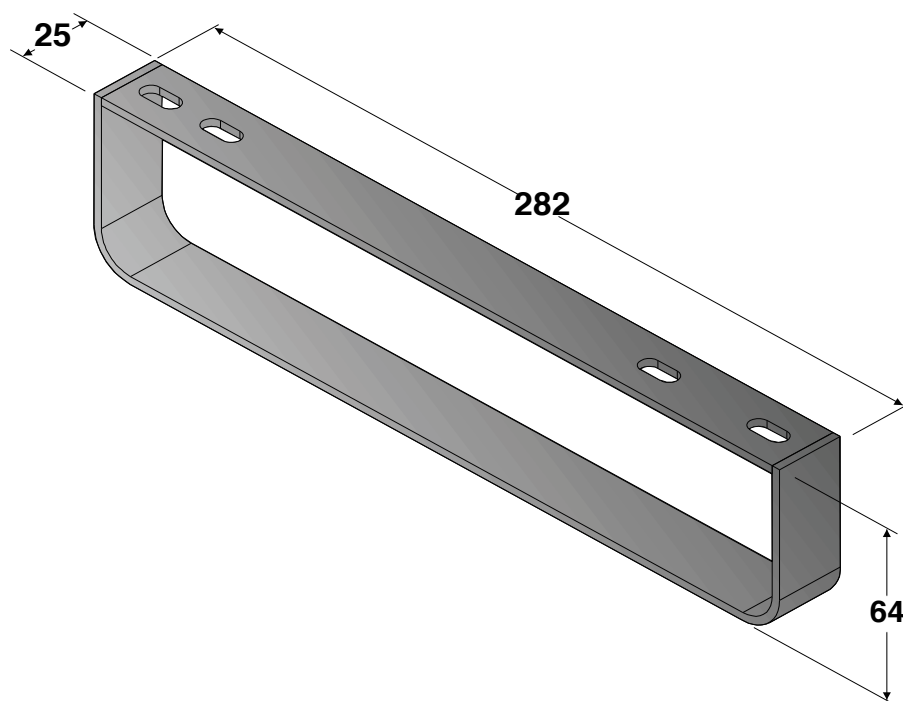

ROCA

MERIDIAN WALL BASIN SIDE TOWEL RAIL

Dimensions are nominal measurements only.

SPECIFICATIONS

Recommended Use	Domestic, hotel or commercial
Material	304 Stainless Steel
Colour	Chrome
Weight	0.5kg
Suitable For	Meridian Wall Basin 350 Meridian Wall Basin 600 Meridian Wall Basin 750 LH and RH Meridian Wall Basin 850 Meridian Wall Basin 1000
Fixing	Toggles and screws supplied

Tech Page Version 1

Roca

reece

ROCA MERIDIAN WALL BASIN SIDE TOWEL RAIL

INSTALLATION INSTRUCTIONS

Meridian Wall Basin 750 LH and RH

Plumbers, please ensure a copy of the installation instructions is left with the end user for future reference