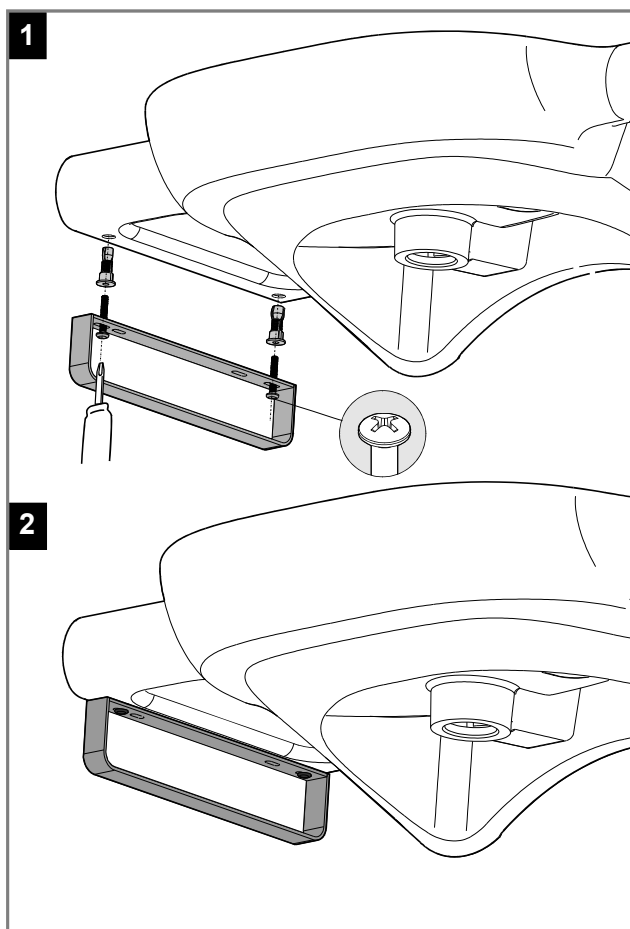

ROCA

MERIDIAN WALL BASIN SIDE TOWEL RAIL

Dimensions are nominal measurements only.

SPECIFICATIONS

Recommended Use	Domestic, hotel or commercial
Material	304 Stainless Steel
Colour	Chrome
Weight	0.5kg
Suitable For	Meridian Wall Basin 350 Meridian Wall Basin 600 Meridian Wall Basin 750 LH and RH Meridian Wall Basin 850 Meridian Wall Basin 1000
Fixing	Toggles and screws supplied

Tech Page Version 1

Roca

reece

ROCA MERIDIAN WALL BASIN SIDE TOWEL RAIL

INSTALLATION INSTRUCTIONS

Meridian Wall Basin 750 LH and RH

Plumbers, please ensure a copy of the installation instructions is left with the end user for future reference