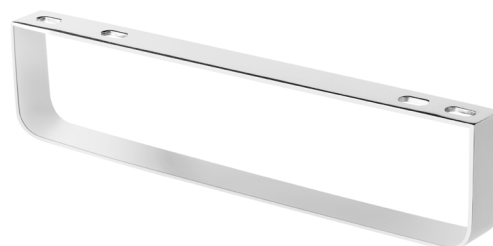

ROCA

MERIDIAN WALL BASIN SIDE TOWEL RAIL

Dimensions are nominal measurements only.

SPECIFICATIONS

Recommended Use	Domestic, hotel or commercial
Material	304 Stainless Steel
Colour	Chrome
Weight	0.5kg
Suitable For	Meridian Wall Basin 350 Meridian Wall Basin 600 Meridian Wall Basin 750 LH and RH Meridian Wall Basin 850 Meridian Wall Basin 1000
Fixing	Toggles and screws supplied

Tech Page Version 1

Roca

reece

ROCA MERIDIAN WALL BASIN SIDE TOWEL RAIL

INSTALLATION INSTRUCTIONS

Meridian Wall Basin 750 LH and RH

Plumbers, please ensure a copy of the installation instructions is left with the end user for future reference