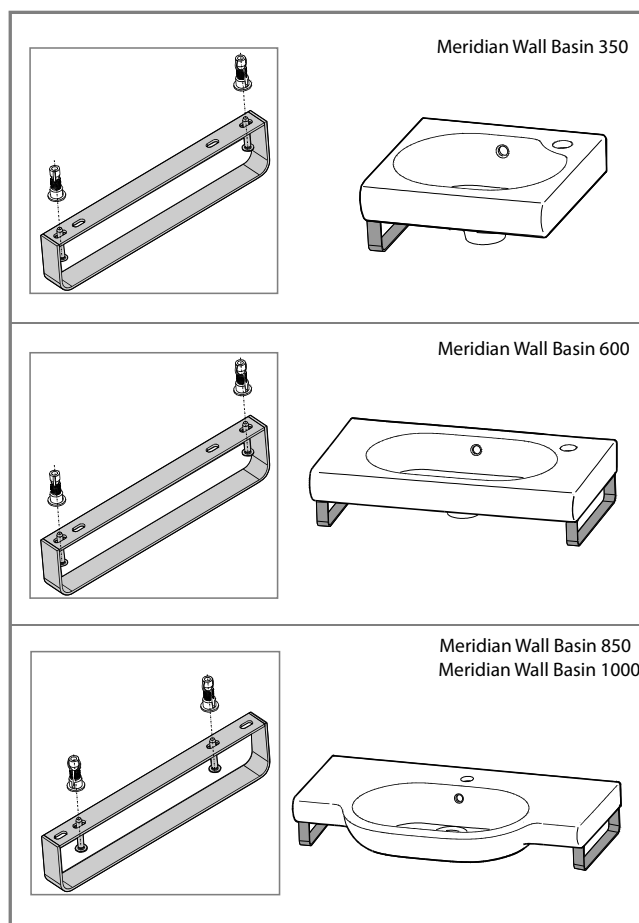

ROCA

MERIDIAN WALL BASIN SIDE TOWEL RAIL

Dimensions are nominal measurements only.

SPECIFICATIONS

Recommended Use	Domestic, hotel or commercial
Material	304 Stainless Steel
Colour	Chrome
Weight	0.5kg
Suitable For	Meridian Wall Basin 350 Meridian Wall Basin 600 Meridian Wall Basin 750 LH and RH Meridian Wall Basin 850 Meridian Wall Basin 1000
Fixing	Toggles and screws supplied

Tech Page Version 1

Roca

reece

ROCA MERIDIAN WALL BASIN SIDE TOWEL RAIL

INSTALLATION INSTRUCTIONS

Meridian Wall Basin 750 LH and RH

Plumbers, please ensure a copy of the installation instructions is left with the end user for future reference