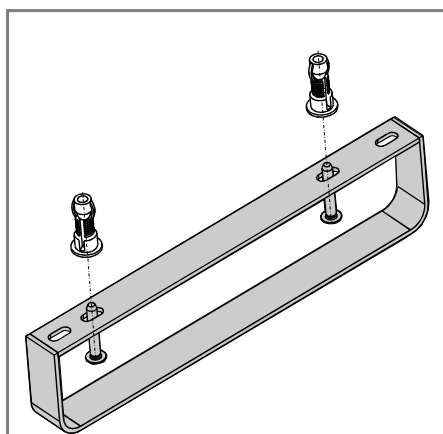

ROCA

MERIDIAN WALL BASIN SIDE TOWEL RAIL

Dimensions are nominal measurements only.

SPECIFICATIONS

Recommended Use	Domestic, hotel or commercial
Material	304 Stainless Steel
Colour	Chrome
Weight	0.5kg
Suitable For	Meridian Wall Basin 350 Meridian Wall Basin 600 Meridian Wall Basin 750 LH and RH Meridian Wall Basin 850 Meridian Wall Basin 1000
Fixing	Toggles and screws supplied

Tech Page Version 1

Roca

reece

ROCA MERIDIAN WALL BASIN SIDE TOWEL RAIL

INSTALLATION INSTRUCTIONS

Meridian Wall Basin 750 LH and RH

Plumbers, please ensure a copy of the installation instructions is left with the end user for future reference