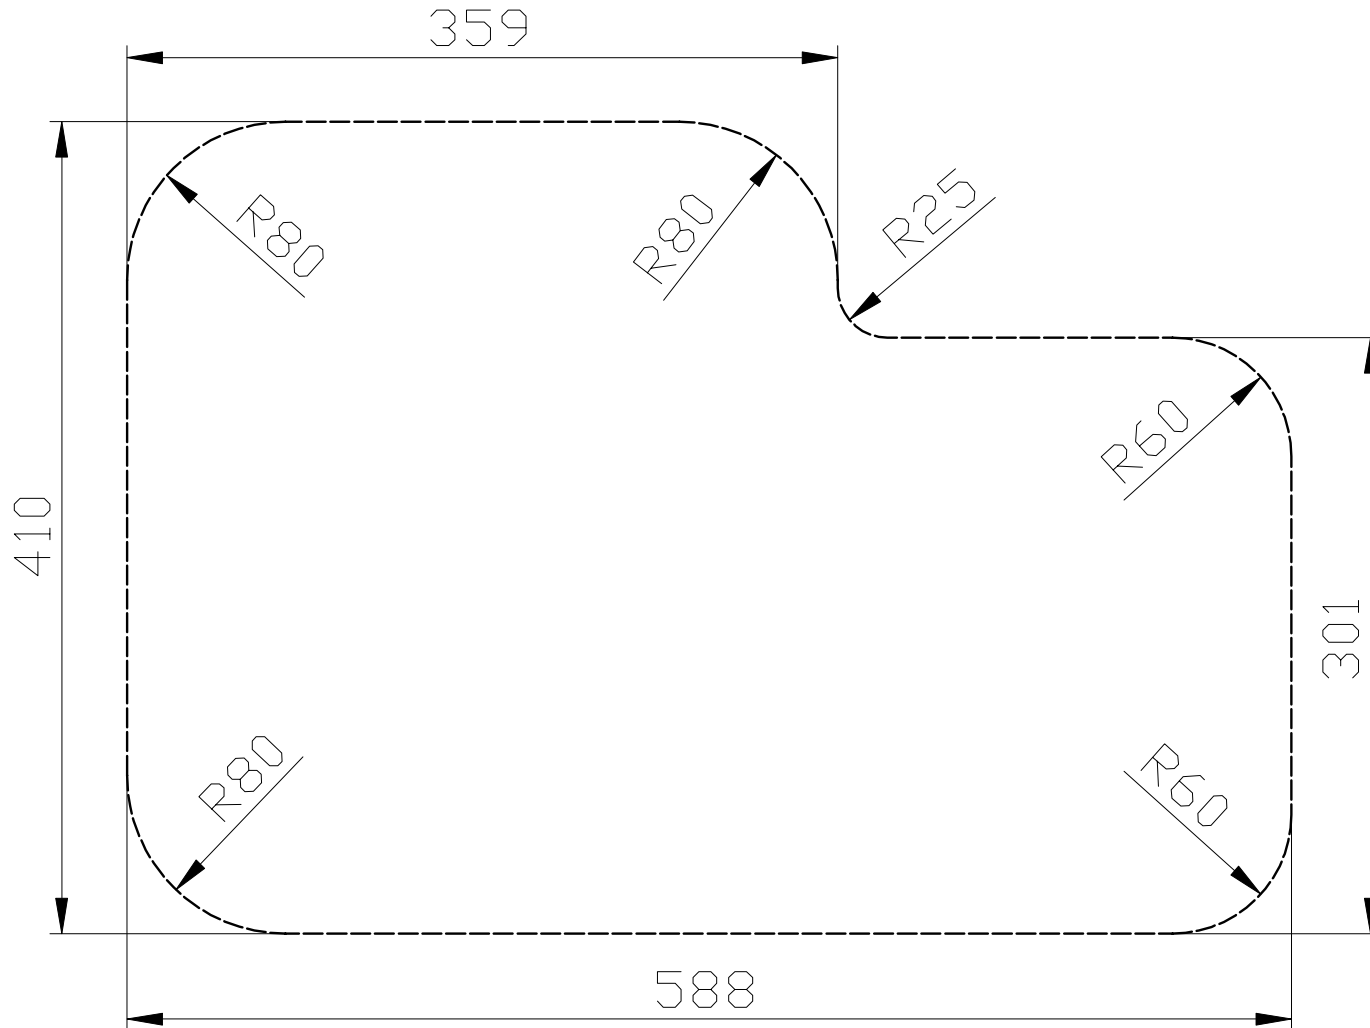

Solus MK3 1 1/3 Bowl Undermount Sink

Cut Out Template

Important: This cut-out template is for guideline purpose only, always use template supplied with the product.