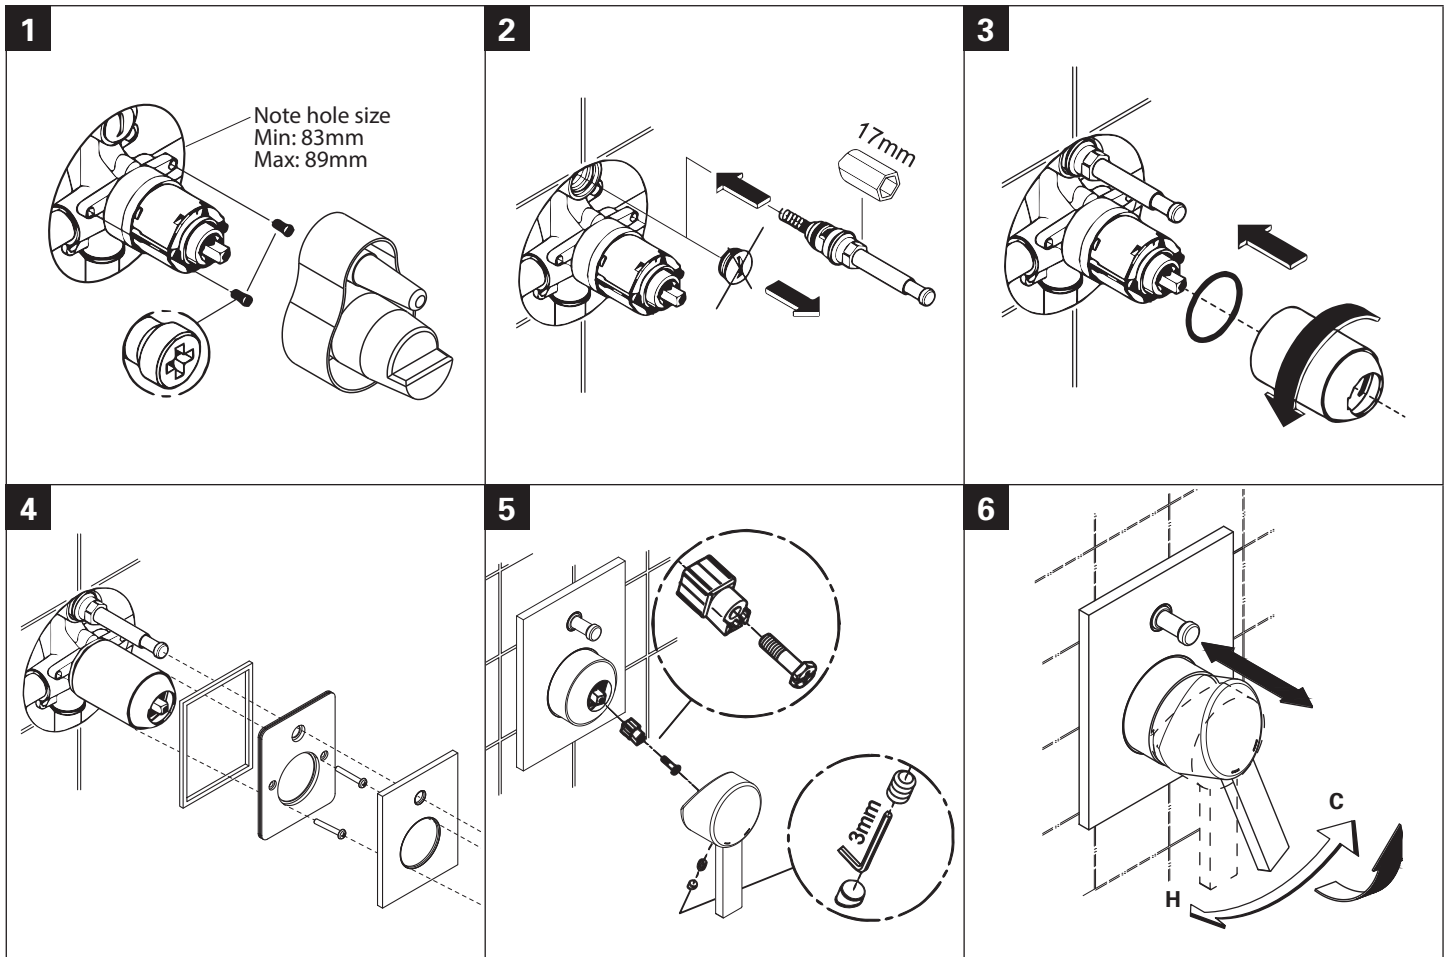

LINEARE
SINGLE LEVER DIVERTER MIXER TRIMSET
MODEL #19297000

Pure Freude
an Wasser

Product Specifications

Product Description:
Single-Lever Bath Mixer Trimset

Standard Specification:
Concealed Inwall Body for final installation 33961000
Trimset only, not supplied with Concealed Body

GROHE StarLight® chrome finish
Automatic Diverter: Bath/Shower

Installation instructions

Installation Instructions

Flush piping system prior and after installation of fitting thoroughly!

This product must be installed in conformance with local codes e.g. AS/NZS 3500 series of standard!

Installation and connection, see Figs [1] to [6]. Refer to the dimensional drawing above. For installation with 33961000 concealed in-wall body. **PLEASE NOTE** – Face of noggins need to be positioned a minimum of 43mm & a maximum of 73mm from where the finished wall surface will end up.