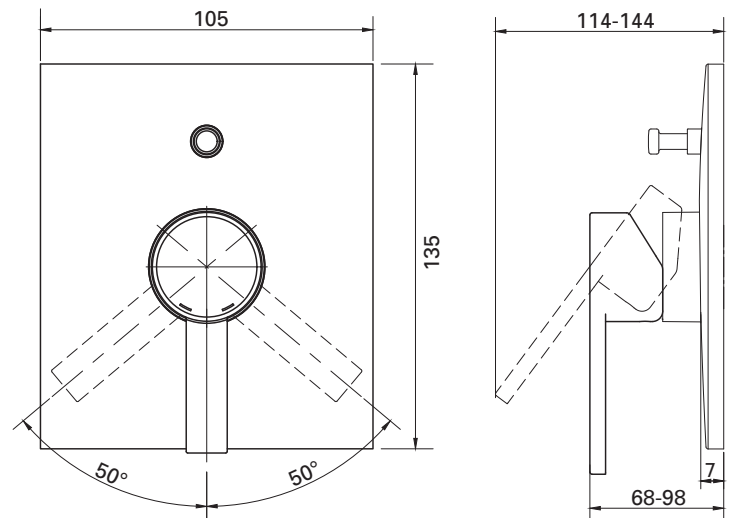

LINEARE
SINGLE LEVER DIVERTER MIXER TRIMSET
MODEL #19297000

Pure Freude
an Wasser

Product Specifications

Product Description:
Single-Lever Bath Mixer Trimset

Standard Specification:
Concealed Inwall Body for final installation 33961000
Trimset only, not supplied with Concealed Body

GROHE StarLight® chrome finish
Automatic Diverter: Bath/Shower