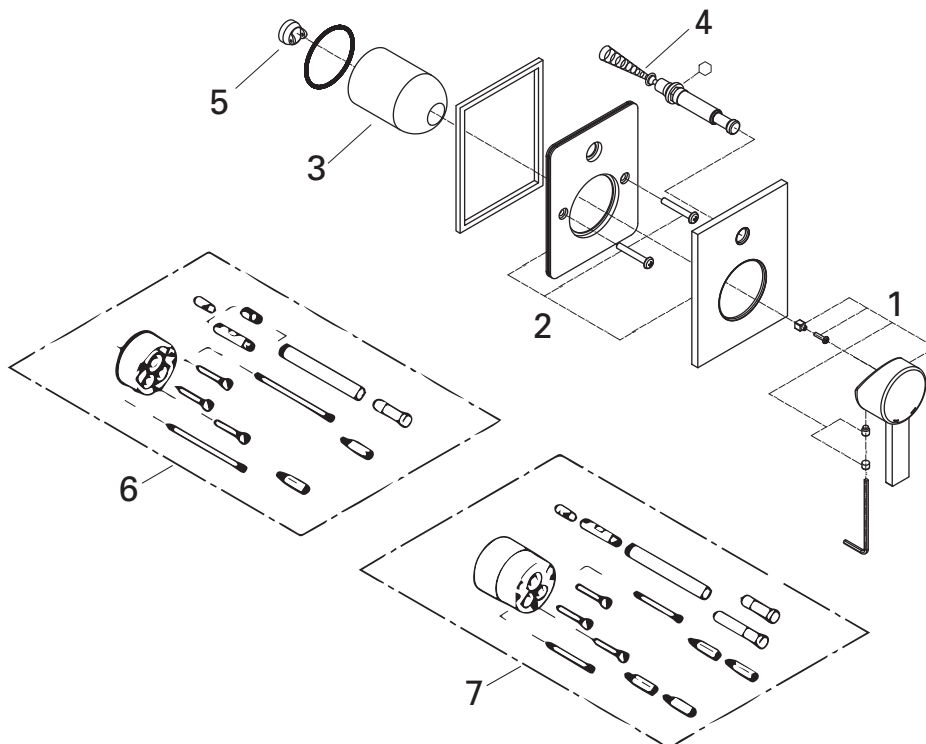

LINEARE
SINGLE LEVER DIVERTER MIXER TRIMSET
MODEL #19297000

Pure Freude
an Wasser

Product Specifications

Product Description:
Single-Lever Bath Mixer Trimset

Standard Specification:
Concealed Inwall Body for final installation 33961000
Trimset only, not supplied with Concealed Body

Care

For directions on the care of this fitting, please refer to the accompanying care instructions.

LINEARE
 SINGLE LEVER DIVERTER MIXER TRIMSET
 MODEL #19297000

Pure Freude
 an Wasser

Spare Parts

Pos.-nr.	Product Description	Order-nr.	Units per package
1	Lever	46583000	1
2	Escutcheon	46904000	1
3	Sleeve (Cap)	09038000	1
4	Replacement kit for diverter assembly	46737000	1
5	Temperature limiter - optional extra	46375000	1
6	Extension set 1/2" 25mm - optional extra	46191000	1
7	Extension set 50 mm - optional extra	46343000	1