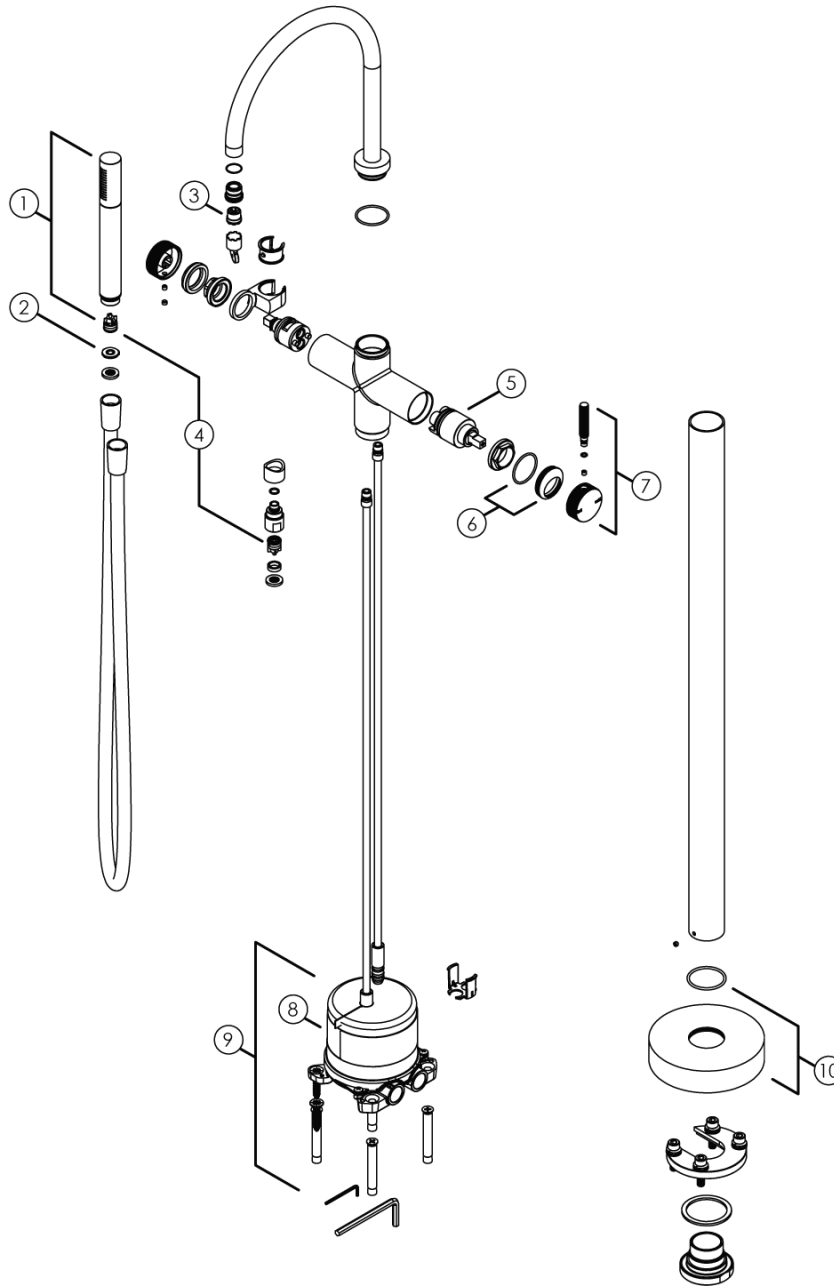

**Milli Etch Floor Mounted Bath Mixer with Hand Shower Matte Black**

**21877**

No.	Description	Code
1	Milli Etch Microphone Hand Piece	29930
2	PCW-01 9L/M	58.8639.1000
3	CACHE TT FLOW STRAIGHTENER	01.5175.000
4	OF15-1.2PSI Max Flow Check Valve	31.0026.00000
5	LEXI/VIVID BASIN MIXER CARTRIDGE K035H-01U	40350
6	Mill Etch Wall/Shower Mixer Dome Assy	29975
7	Mill Etch Wall/Shower Mixer Handle	29763
8	Milli Etch Floor Mounted Rough In Assy	30128
9	Milli Etch Floor Bath Mixer Fixing Kit Assy	30130
10	Milli Etch Floor Bath Mixer Base Cover Assy	30132