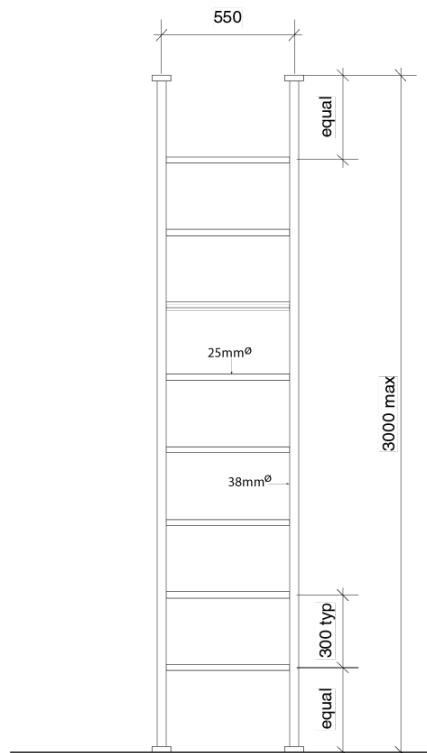

WARRANTY

Warranty - Domestic Use	15 Years
Spare Parts & Labour	12 Months

Please refer to Warranty Page for full Terms and Conditions