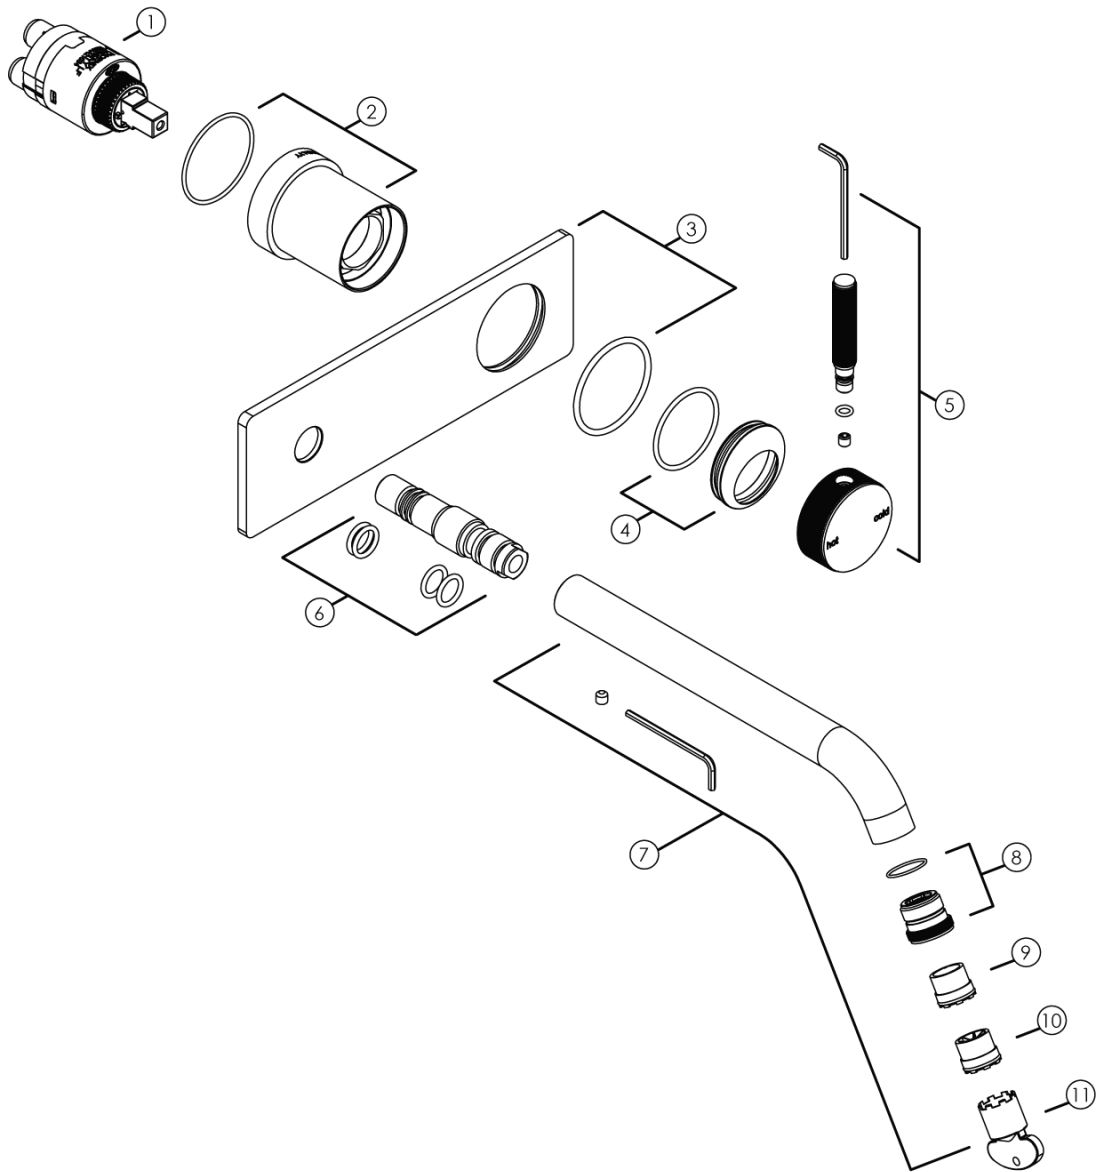

**Milli Etch Wall Basin/Bath Mixer Tap Set Square Backplate Brushed Gunmetal (6 Star)
21760**

No.	Description	Code
1	SwitchMix Wall Cartridge UP	29755
2	Milli Etch Wall/Shower Mixer Sleeve Assy	30008
3	Mill Etch Wall Mixer Set Backplate Assy	29790
4	Milli Etch Wall/Shower Mixer Dome Assy	29978
5	Milli Etch Wall/Shower Mixer Handle	29766
6	Mill Etch Wall Mixer Set Spigot SM Assy	30115
7	Milli Etch Basin/Bath Wall Set Outlet Assy	29893
8	Milli Etch Basin/Bath Wall Retainer 19mm Assy	29887
9	Neoperl Cache TT Coin Slot	44.3251.45000
10	CACHE TT FLOW STRAIGHTENER (SCREW IN)	01.5175.000
11	Neoperl Cache TT Aerator Key 16mm	09.9170.0