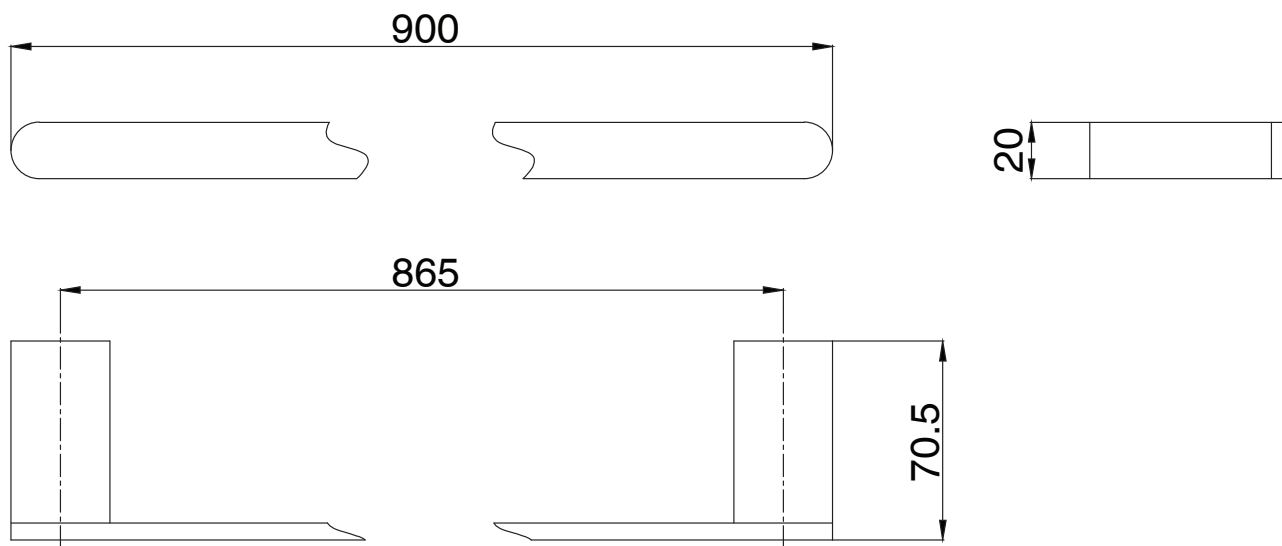

mizu

Mizu Soothe Single Towel Rail 900mm Brushed Gunmetal

2265128

SPECIFICATIONS	
Recommended Use	Domestic;Hotel;Commercial
Colour Finish	Brushed Gunmetal
Primary Material	Zinc
WARRANTY	
Replacement Only - Domestic Use (Years)	10
Parts Replacement Only (Years)	1
<i>Please refer to Warranty Page for full Terms and Conditions</i>	