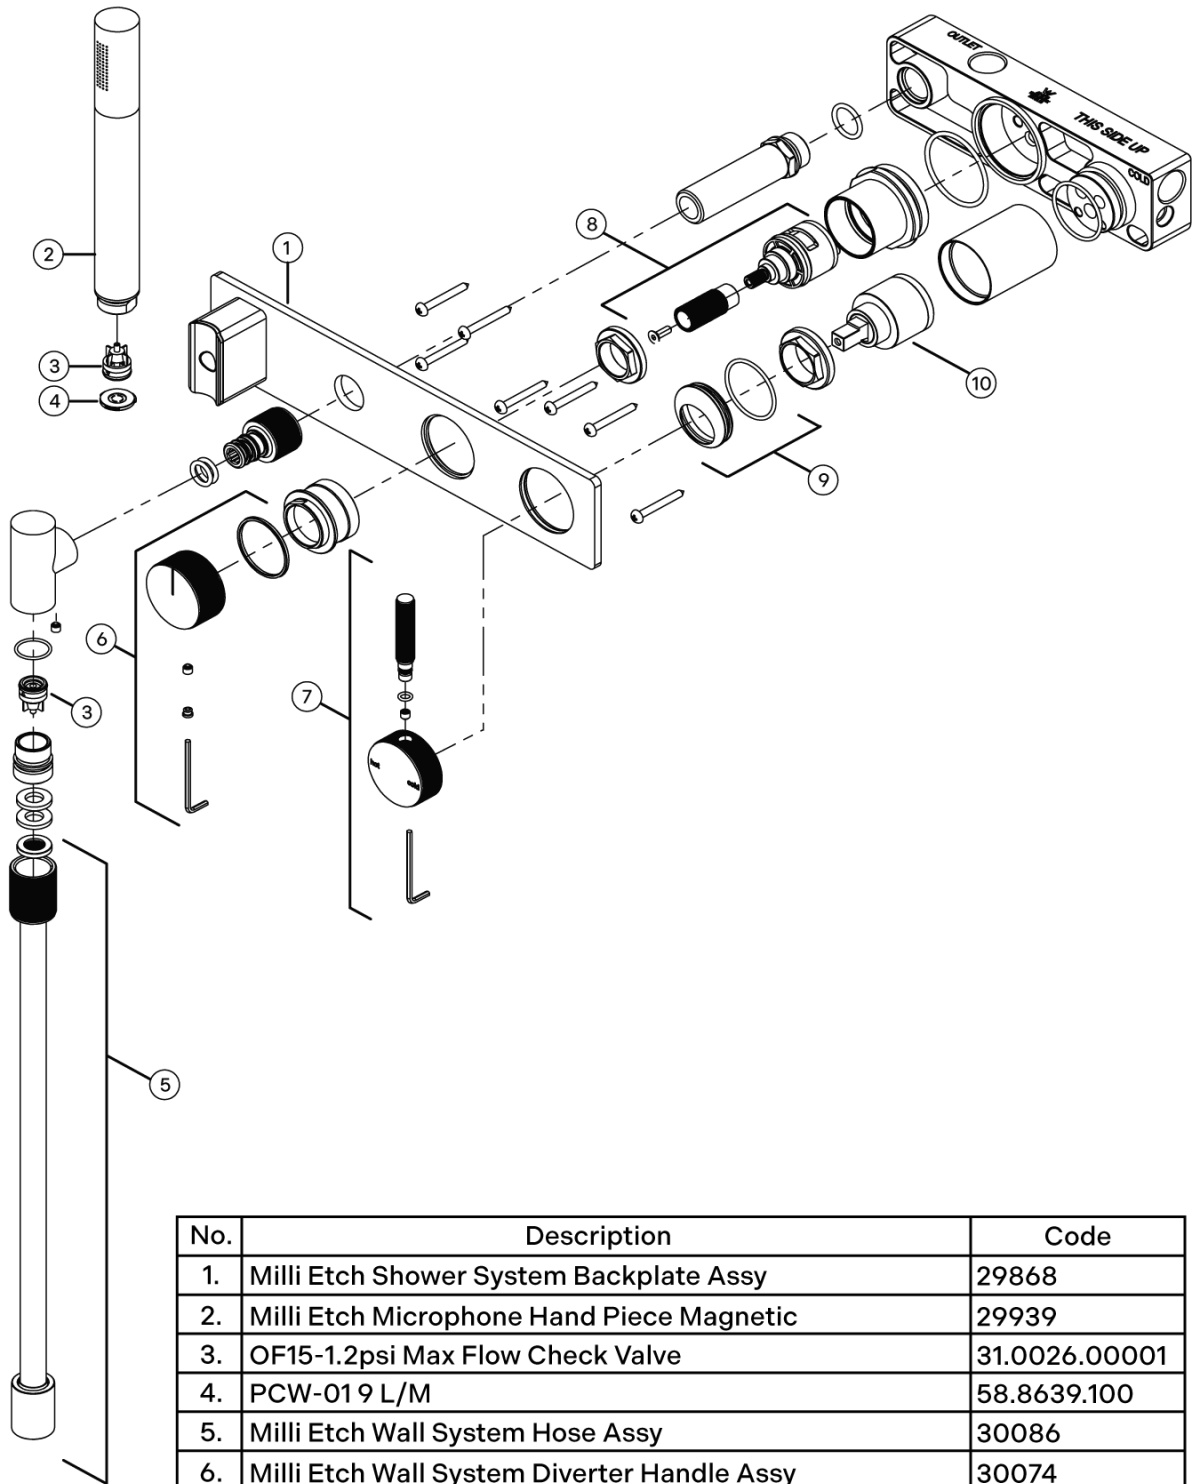

Milli Etch Shower Mixer Tap System with Hand Shower Brushed Gunmetal (3 Star) 21766

No.	Description	Code
1.	Milli Etch Shower System Backplate Assy	29868
2.	Milli Etch Microphone Hand Piece Magnetic	29939
3.	OF15-1.2psi Max Flow Check Valve	31.0026.00001
4.	PCW-019 L/M	58.8639.100
5.	Milli Etch Wall System Hose Assy	30086
6.	Milli Etch Wall System Diverter Handle Assy	30074
7.	Mill Etch Wall/Shower Mixer Handle	29766
8.	Milli Etch Bath/Shower System Diverter Cartridge Assy	29965
9.	Mill Etch Wall/Shower Mixer Dome Assy	29978
10.	GEANN 35mm Low Base Cartridge	40352