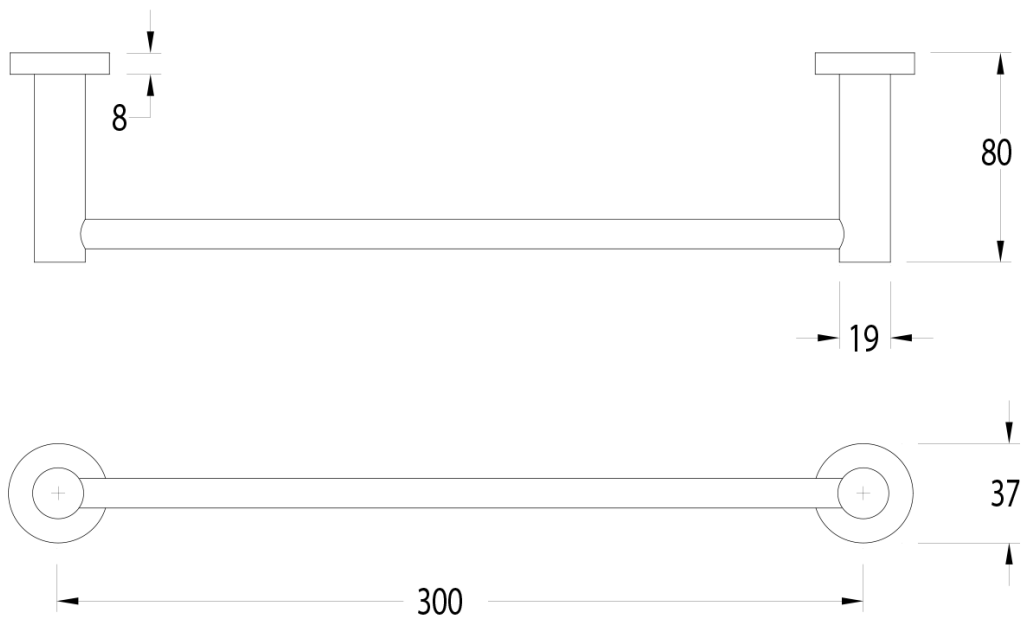

SUSSEX

Sussex Pure Guest Towel Rail 300mm Chrome

2263299

SPECIFICATIONS

Recommended Use	Residential;Commercial
Colour Finish	Polished Chrome
Primary Material	DR Brass

WARRANTY

Residential Use (Years)	40
Commercial Use (Years)	10

Please refer to Sussex Warranty page for full Terms and Conditions

Dimensions are nominal measurements only.

CLEANING RECOMMENDATIONS:

We recommend the use of soapy water or approved cleaners. This product should not be cleaned with abrasive materials. Damage caused by any improper treatment is not covered by the product warranty. Refer to Warranty Conditions

Disclaimer: Products in this specification manual must by regulation be installed by licensed and registered trade people. The manufacturer/distributor reserves the right to vary specifications or delete models from their range without prior notification. Dimensions are nominal measurements only. Dimensions and set-outs listed are correct at time of publication however the manufacturer/distributor takes no responsibility for printing errors.

Published 01/04/2026

To see the complete Sussex range go to
www.reece.com.au