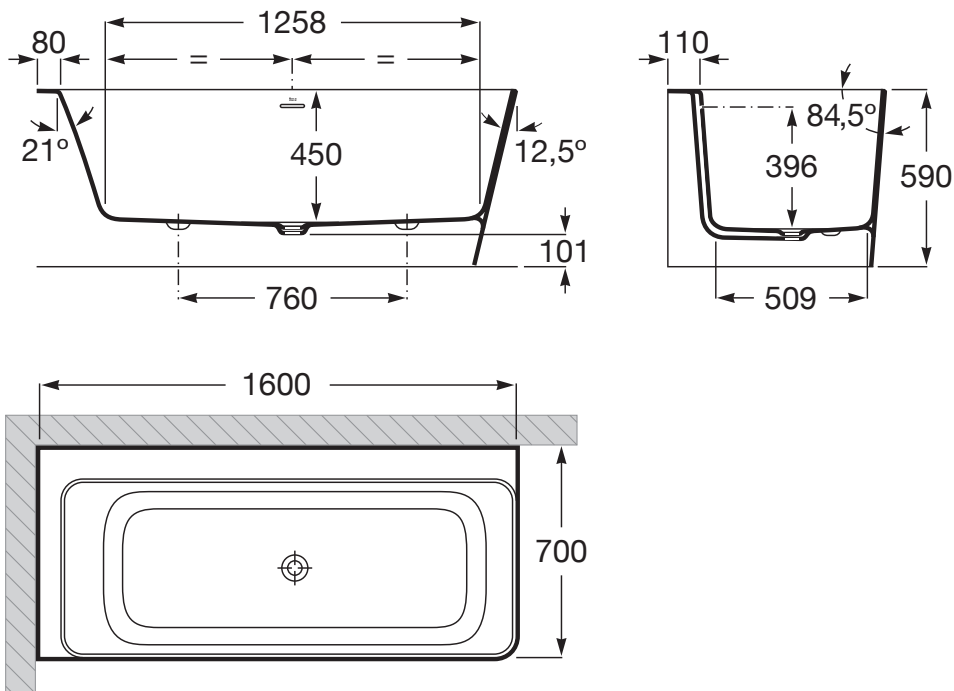

Roca Ona Stonex 1600mm x 700mm Left Hand Back to Corner Bath White

9512578

SPECIFICATIONS

Recommended Use	Domestic, Hotel & Commercial
Material	Stonex
Colour	White
Capacity	263 ltr
Weight	156 kg
Overflow Configuration	Overflow
Mounting	Freestanding
Plug & Waste Size	40mm
Plug & Waste	Included

WARRANTY

Warranty - Domestic Use	15 Years
Spare Parts & Labour	12 Months

Please refer to Warranty Page for full Terms and Conditions

Dimensions are nominal measurements only.

CLEANING RECOMMENDATIONS:

We recommend the use of soapy water or approved cleaners. This product should not be cleaned with abrasive materials. Damage caused by any improper treatment is not covered by the product warranty. Refer to Warranty Conditions

Disclaimer: Products in this specification manual must by regulation be installed by licensed and registered trade people. The manufacturer/distributor reserves the right to vary specifications or delete models from their range without prior notification. Dimensions are nominal measurements only. Dimensions and set-outs listed are correct at time of publication however the manufacturer/distributor takes no responsibility for printing errors.

Published 05/07/2024

To see the complete Roca range go to www.reece.com.au