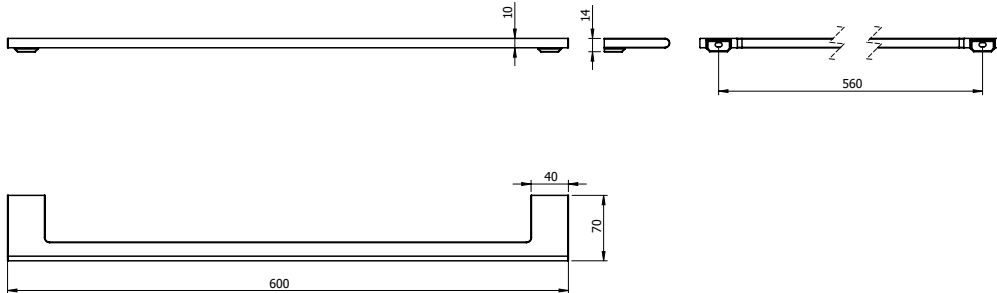

Milli Meld Edit Single Towel Rail 600mm Brushed Gold

2265664

SPECIFICATIONS

Recommended Use	Domestic, Hotel & Commercial
Colour	Brushed Gold
Material	Aluminium

WARRANTY

Replacement Only - Domestic Use 15 Years

Please refer to Warranty Page for full Terms and Conditions

Dimensions are nominal measurements only.

CLEANING RECOMMENDATIONS:

We recommend the use of soapy water or approved cleaners. This product should not be cleaned with abrasive materials. Damage caused by any improper treatment is not covered by the product warranty. Refer to Warranty Conditions

Disclaimer: Products in this specification manual must by regulation be installed by licensed and registered trade people. The manufacturer/distributor reserves the right to vary specifications or delete models from their range without prior notification. Dimensions are nominal measurements only. Dimensions and set-outs listed are correct at time of publication however the manufacturer/distributor takes no responsibility for printing errors.

Published 25/03/2022

To see the complete Milli range go to
www.reece.com.au