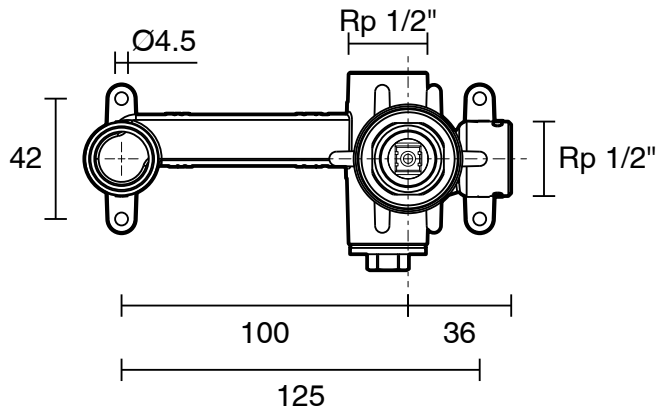

Roca Ona Wall Basin/Bath Mix Set Inwall Body Brushed Nickel

13710

SPECIFICATIONS

Recommended Use	Domestic;Commercial;Hotel
Colour Category	Nickel
Colour Finish	Brushed Nickel
Max Continuous Working Pressure (kPa)	500
Max Continuous Working Temperature (deg C)	65
Hot Water Unit Suitability	Storage Tank;Continuous Flow

WARRANTY

Warranty - Domestic Use (Years)	15
Spare Parts & Labour (Years)	1

Please refer to Warranty Page for full Terms and Conditions

Dimensions are nominal measurements only.

CLEANING RECOMMENDATIONS:

We recommend the use of soapy water or approved cleaners. This product should not be cleaned with abrasive materials. Damage caused by any improper treatment is not covered by the product warranty. Refer to Warranty Conditions

Disclaimer: Products in this specification manual must by regulation be installed by licensed and registered trade people. The manufacturer/distributor reserves the right to vary specifications or delete models from their range without prior notification. Dimensions are nominal measurements only. Dimensions and set-outs listed are correct at time of publication however the manufacturer/distributor takes no responsibility for printing errors.

Published 08/11/2024

To see the complete Roca range go to www.reece.com.au