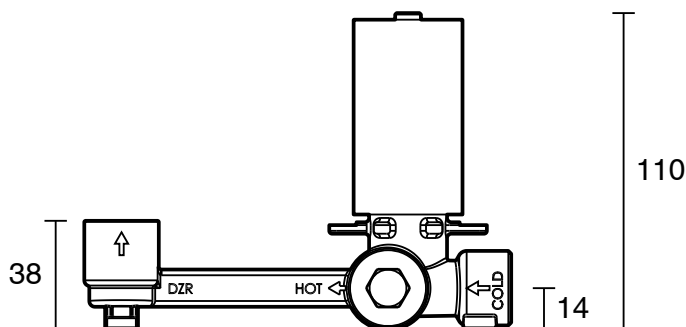

Roca Ona Wall Basin/Bath Mix Set Inwall Body Brushed Nickel

13710

SPECIFICATIONS

Recommended Use	Domestic;Commercial;Hotel
Colour Category	Nickel
Colour Finish	Brushed Nickel
Max Continuous Working Pressure (kPa)	500
Max Continuous Working Temperature (deg C)	65
Hot Water Unit Suitability	Storage Tank;Continuous Flow

WARRANTY

Warranty - Domestic Use (Years)	15
Spare Parts & Labour (Years)	1

Please refer to Warranty Page for full Terms and Conditions

Dimensions are nominal measurements only.

CLEANING RECOMMENDATIONS:

We recommend the use of soapy water or approved cleaners. This product should not be cleaned with abrasive materials. Damage caused by any improper treatment is not covered by the product warranty. Refer to Warranty Conditions

Disclaimer: Products in this specification manual must by regulation be installed by licensed and registered trade people. The manufacturer/distributor reserves the right to vary specifications or delete models from their range without prior notification. Dimensions are nominal measurements only. Dimensions and set-outs listed are correct at time of publication however the manufacturer/distributor takes no responsibility for printing errors.

Published 08/11/2024

To see the complete Roca range go to www.reece.com.au