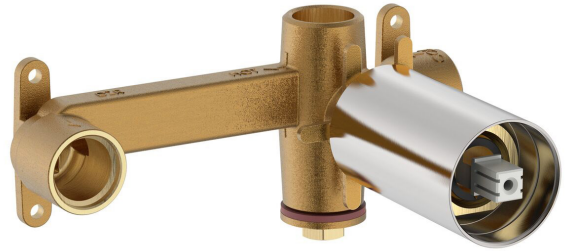

Roca Ona Wall Basin/Bath Mix Set Inwall Body Brushed Nickel

13710

SPECIFICATIONS

Recommended Use	Domestic;Commercial;Hotel
Colour Category	Nickel
Colour Finish	Brushed Nickel
Max Continuous Working Pressure (kPa)	500
Max Continuous Working Temperature (deg C)	65
Hot Water Unit Suitability	Storage Tank;Continuous Flow

WARRANTY

Warranty - Domestic Use (Years)	15
Spare Parts & Labour (Years)	1

Please refer to Warranty Page for full Terms and Conditions

Dimensions are nominal measurements only.

CLEANING RECOMMENDATIONS:

We recommend the use of soapy water or approved cleaners. This product should not be cleaned with abrasive materials. Damage caused by any improper treatment is not covered by the product warranty. Refer to Warranty Conditions

Disclaimer: Products in this specification manual must by regulation be installed by licensed and registered trade people. The manufacturer/distributor reserves the right to vary specifications or delete models from their range without prior notification. Dimensions are nominal measurements only. Dimensions and set-outs listed are correct at time of publication however the manufacturer/distributor takes no responsibility for printing errors.

Published 08/11/2024

To see the complete Roca range go to www.reece.com.au