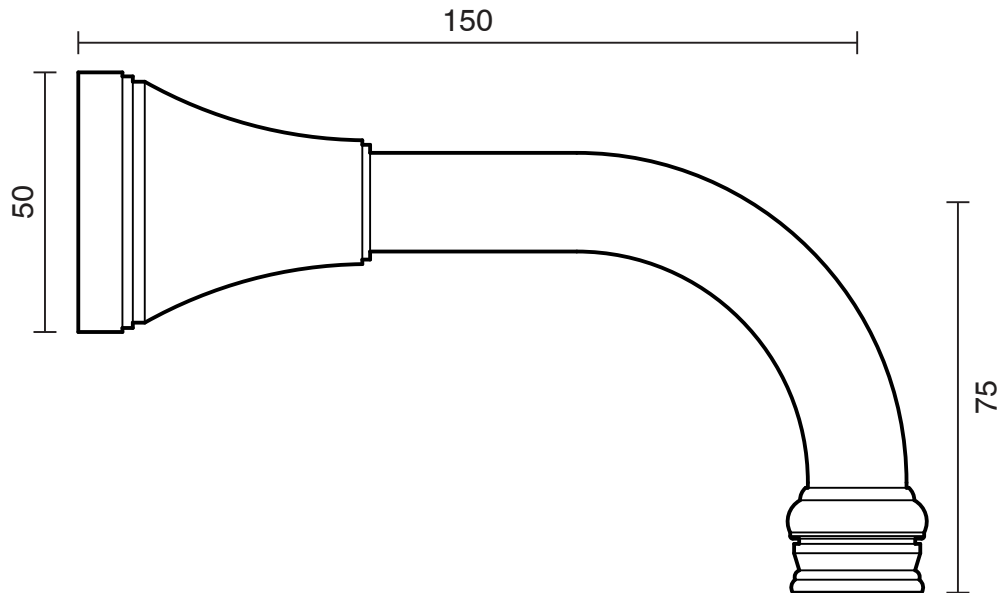

KADO

Kado Era Wall Bath Outlet 150mm Brass Gold

9507756

SPECIFICATIONS

Recommended Use	Domestic, Hotel & Commercial
Colour	Brass Gold
Finish	Polished
Material	DR Brass
Recommended Pressure Range	150 - 500 kPa
Maximum Continuous Working Temperature	80 deg C
Suitable for Storage Tank Hot Water	Yes
Suitable for Continuous Flow Hot Water	Yes
Suitable for Gravity Feed Hot Water	No

WARRANTY

Warranty - Domestic Use	10 Years
Spare Parts & Labour	12 Months

Please refer to Warranty Page for full Terms and Conditions

Dimensions are nominal measurements only.

CLEANING RECOMMENDATIONS:

We recommend the use of soapy water or approved cleaners. This product should not be cleaned with abrasive materials. Damage caused by any improper treatment is not covered by the product warranty. Refer to Warranty Conditions

Disclaimer: Products in this specification manual must by regulation be installed by licensed and registered trade people. The manufacturer/distributor reserves the right to vary specifications or delete models from their range without prior notification. Dimensions are nominal measurements only. Dimensions and set-outs listed are correct at time of publication however the manufacturer/distributor takes no responsibility for printing errors.

Published 06/04/2022

To see the complete Kado range go to www.reece.com.au

WaterMark
AS/NZS 3718
WM-022967