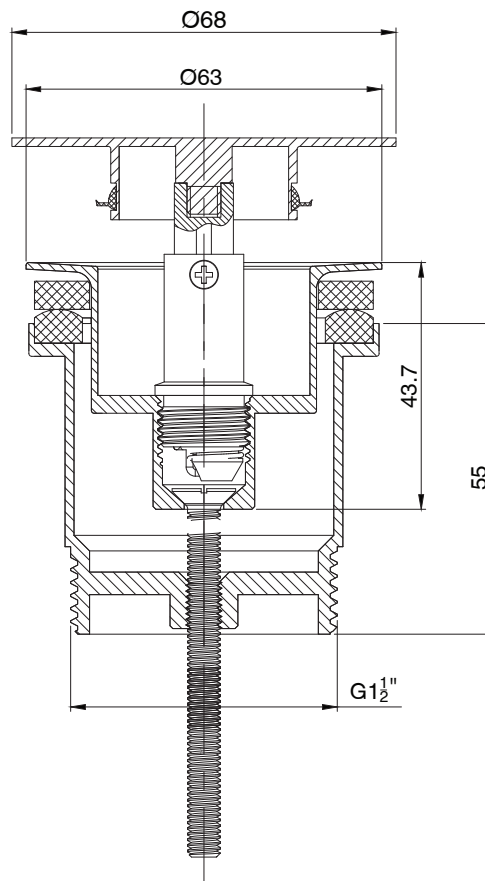

## Mizu Drift Universal 40mm Flat Pop Up Plug & Waste Brushed Brass

9512373

SPECIFICATIONS	
Recommended Use	Domestic, Hotel & Commercial
Material	Brass
Colour	Brushed Brass
WARRANTY	
Replacement Only - Domestic Use	12 Months
<i>Please refer to Warranty Page for full Terms and Conditions</i>	

Dimensions are nominal measurements only.