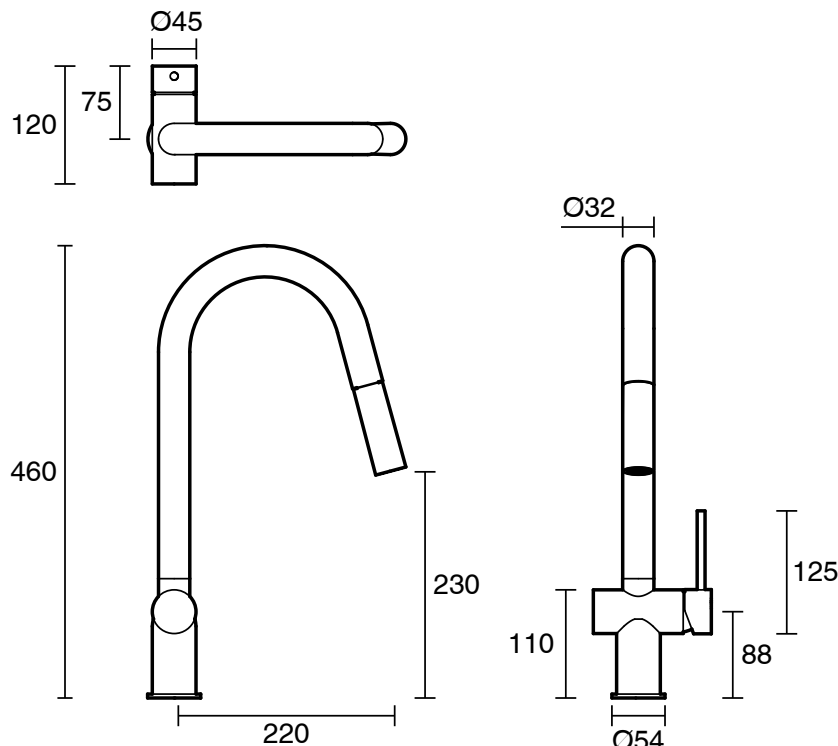

SUSSEX

Sussex Scala Pullout Sink Mixer Tap LUX PVD Brushed Smoked Gunmetal (4 Star)

2267147

SPECIFICATIONS	
Recommended Use	Residential;Commercial
Colour Finish	Brushed Smoke Gunmetal
Primary Material	Brass
Recommended Pressure Range	150 - 500 kPa as per AS3500
Max Continuous Working Temperature (deg C)	65
Min Continuous Working Temperature (deg C)	1
WARRANTY	
Residential Use (Years)	40
Commercial Use (Years)	10
<i>Please refer to Sussex Warranty page for full Terms and Conditions</i>	

Disclaimer: Products in this specification manual must by regulation be installed by licensed and registered trade people. The manufacturer/distributor reserves the right to vary specifications or delete models from their range without prior notification. Dimensions are nominal measurements only. Dimensions and set-outs listed are correct at time of publication however the manufacturer/distributor takes no responsibility for printing errors.